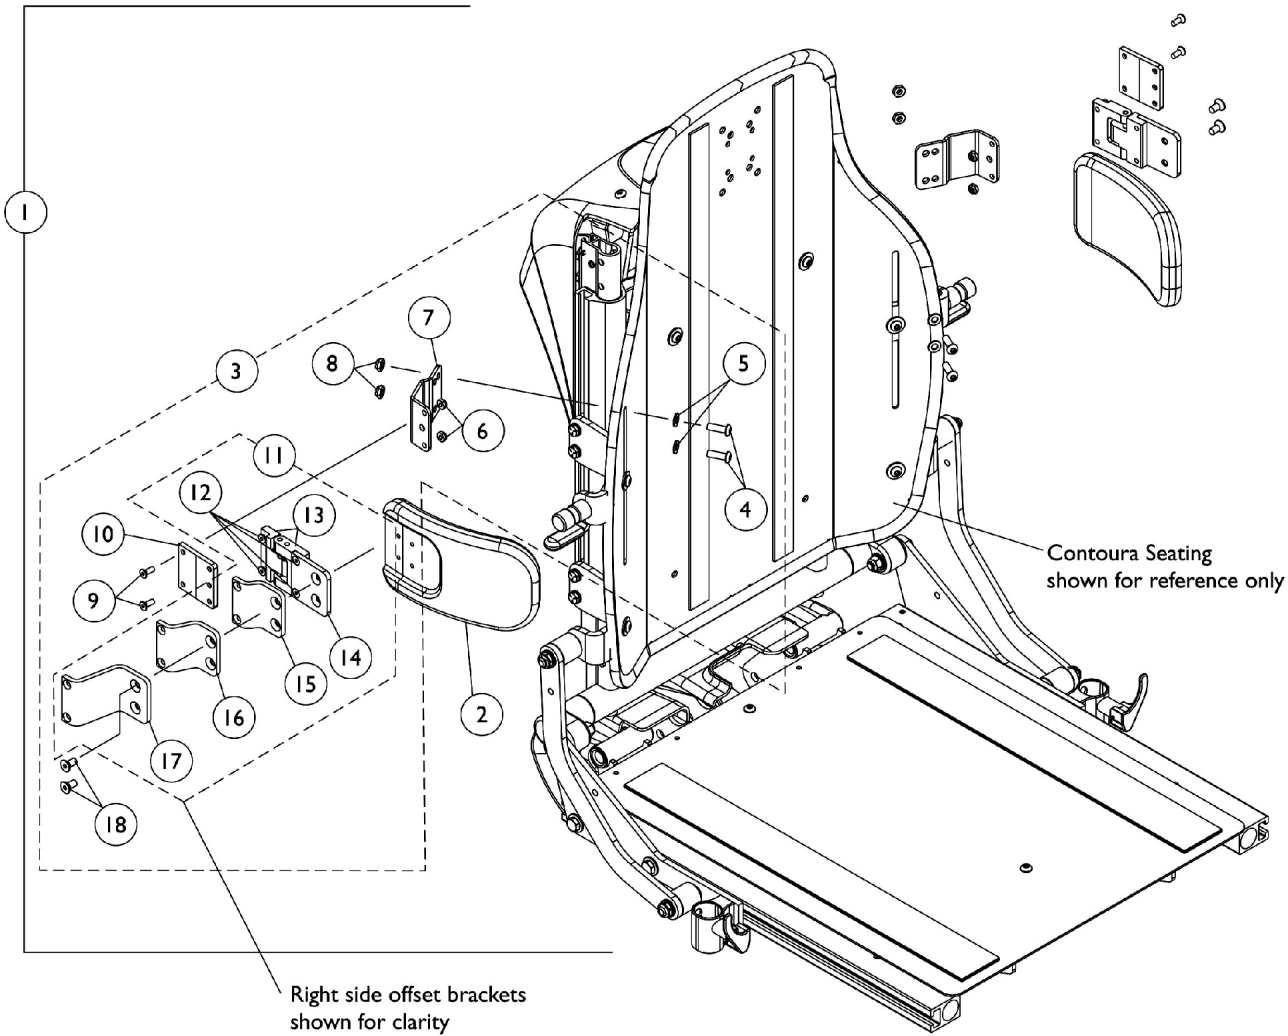

Lateral Support Assembly, Tarsys CSLM/CSLL Contoura Seating

Lateral Support Assembly, Tarsys CSLM/CSLL Contoura Seating

Item Number	Note	Part Number	Description	Quantity Per	
				Package	Assembly
1	A	1128353	Kit, Lateral Support Assemblies w/ Medium Pads (Pair)	1	1
2			Pad, Lateral Support - Medium (6" W x 4" H)	1	2
4			Screw, Socket Button (1/4-20 x 3/4")	1	4
5			Washer (1/4 x 1/2 x 1/16")	1	4
6			Locknut (#10-32)	1	4
7			Bracket, Positioning Strap, Black	1	2
8			Locknut (1/4-20)	1	4
9			NLA - Screw, Socket Flat Head (#10-32 x 1/2")	1	4
10			NLA - Bracket, Mounting, Black	1	2
12			NLA - Screw, Socket Flat Head (#10-32 x 1/2")	1	4
13			Bracket, Swingaway - Right	1	1
13			NLA - Bracket, Swingaway - Left	1	1
14			Bracket, Flush Mount, Black	1	2
15			NLA - Bracket, Extension Offset, Black (1/2")	1	2
16			NLA - Bracket, Extension Offset, Black (1")	1	2
17			Bracket, Extension Offset, Black (2")	1	2
18			Screw, Socket Flat Head (1/4-20 x 1/2")	1	4
1	A	1128354	Kit, Lateral Support Assemblies w/ Large Pads (Pair)	1	1
2			Pad, Lateral Support - Large (6" W x 5" H)	1	2
4			Screw, Socket Button (1/4-20 x 3/4")	1	4
5			Washer (1/4 x 1/2 x 1/16")	1	4
6			Locknut (#10-32)	1	4
7			Bracket, Positioning Strap, Black	1	2
8			Locknut (1/4-20)	1	4
9			NLA - Screw, Socket Flat Head (#10-32 x 1/2")	1	4
10			NLA - Bracket, Mounting, Black	1	2
12			NLA - Screw, Socket Flat Head (#10-32 x 1/2")	1	4
13			Bracket, Swingaway - Right	1	1
13			NLA - Bracket, Swingaway - Left	1	1
14			Bracket, Flush Mount, Black	1	2
15			NLA - Bracket, Extension Offset, Black (1/2")	1	2
16			NLA - Bracket, Extension Offset, Black (1")	1	2
17			Bracket, Extension Offset, Black (2")	1	2
18			Screw, Socket Flat Head (1/4-20 x 1/2")	1	4
3	B	1125780	Kit, Lateral Support Mounting Hardware (Pair)	1	1
4			Screw, Socket Button (1/4-20 x 3/4")	1	4
5			Washer (1/4 x 1/2 x 1/16")	1	4
6			Locknut (#10-32)	1	4
7			Bracket, Positioning Strap, Black	1	2
8			Locknut (1/4-20)	1	4
9			NLA - Screw, Socket Flat Head (#10-32 x 1/2")	1	4
10			NLA - Bracket, Mounting, Black	1	2
12			NLA - Screw, Socket Flat Head (#10-32 x 1/2")	1	4
13			Bracket, Swingaway - Right	1	1