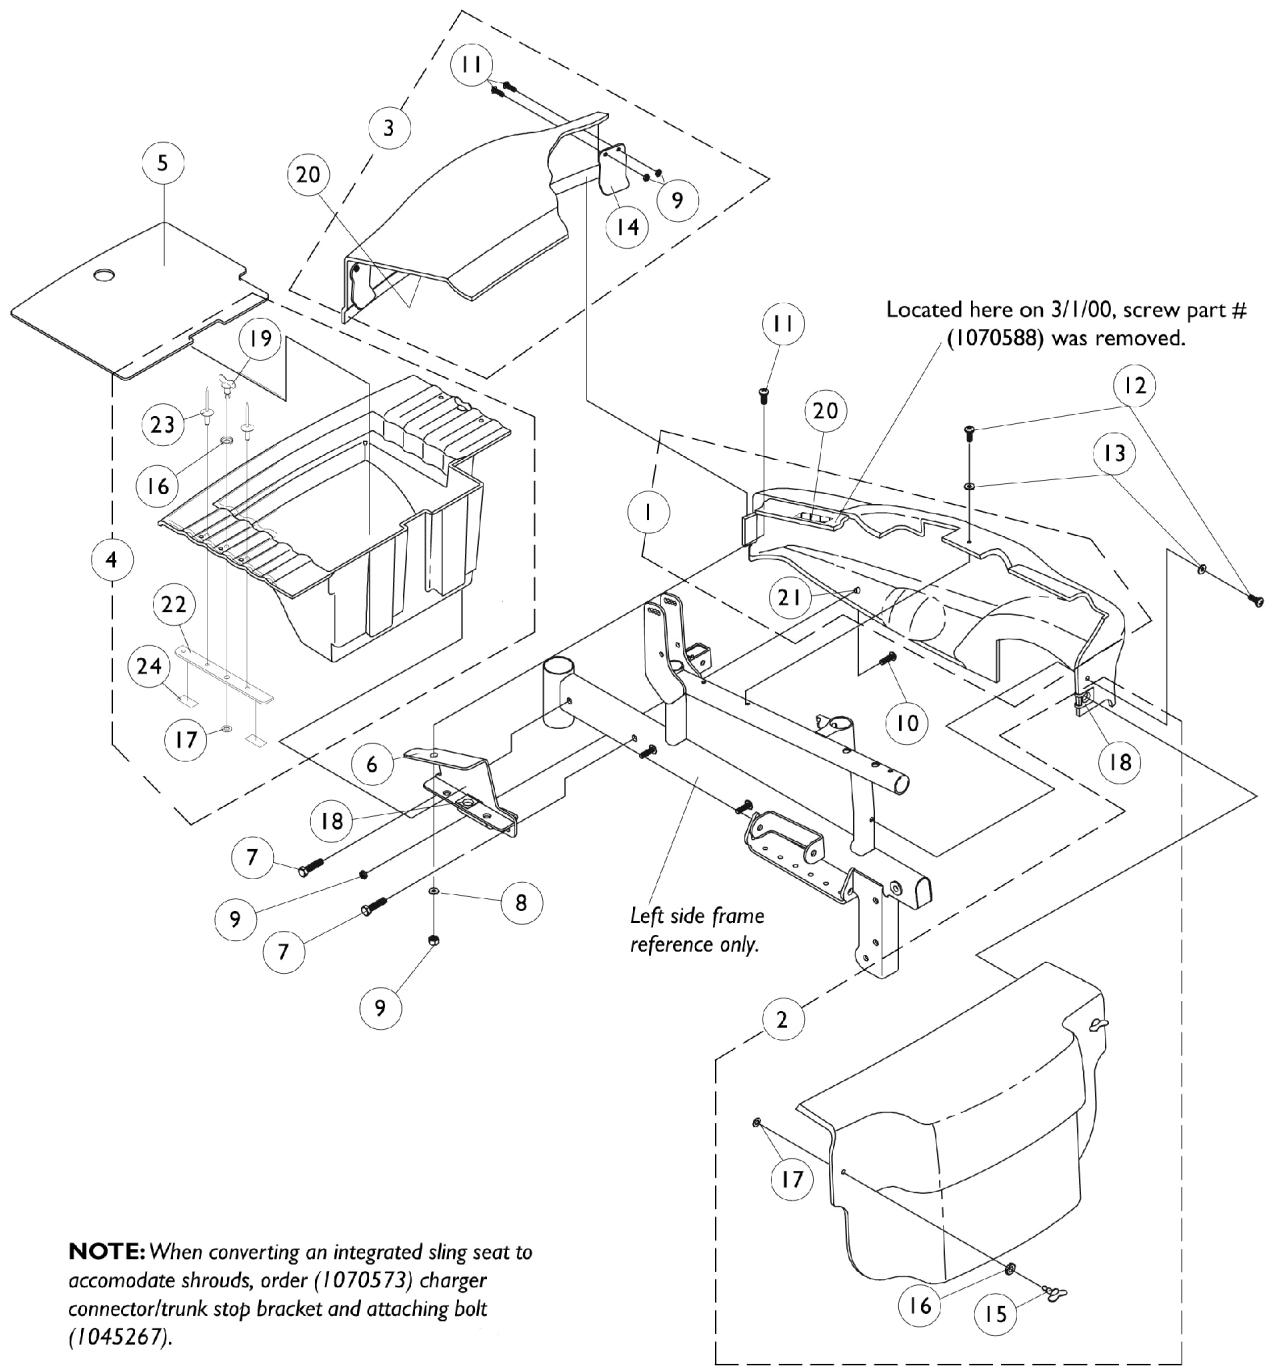

Shroud Covers - After 2/29/00

Shroud Covers - After 2/29/00

Item #'s 1-5 Shroud Covers After 2/29/00

Item Number	Description	Ocean Blue	Emerald Green	Liquid Black	Candy Apple Red
1	Side Panel (Captain) - Right	1102266-NLA See Note(s) D, A, B	1102267-NLA See Note(s) D, B, A	1102265-NLA See Note(s) A, B, D	1102264-NLA See Note(s) A, D, B
1	Side Panel (Captain) - Left	1102270-NLA See Note(s) A, D, B	1102271-NLA See Note(s) D, A, B	1102269-NLA See Note(s) B, A, D	1102268-NLA See Note(s) D, A, B
1	Side Panel (Sling Seat) Right See Note(s) B	1102274-NLA See Note(s) A, B, D	1102275-NLA See Note(s) A, B, D	1102273-NLA See Note(s) A, B, D	1102272-NLA See Note(s) A, B, D
1	Side Panel (Sling Seat) Left	1102278-NLA See Note(s) A, B, D	1102279-NLA See Note(s) A, B, D	1102277-NLA See Note(s) A, B, D	1102276-NLA See Note(s) A, B, D
2	Battery Cover - 16" Wide	1094737-NLA See Note(s) C	1094738-NLA See Note(s) C	1094736-NLA See Note(s) C	1094735-NLA See Note(s) C
2	Battery Cover - 18" Wide	1094733-NLA See Note(s) C	1094734-NLA See Note(s) C	1094732-NLA See Note(s) C	1094731-NLA See Note(s) C
2	Battery Cover - 20" Wide	1094729-NLA See Note(s) C	1094730-NLA See Note(s) C	1094728-NLA See Note(s) C	1094727-NLA See Note(s) C
3	Trunk Lid - 16" Wide	1102262-NLA See Note(s) B, C	1102263-NLA See Note(s) B, C	1102261-NLA See Note(s) B, C	1102260-NLA See Note(s) B, C
3	Trunk Lid - 18" Wide	1102258-NLA See Note(s) B, C	1102259-NLA See Note(s) C, B	1102257-NLA See Note(s) C, B	1102256-NLA See Note(s) B, C
3	Trunk Lid - 20" Wide	1102254-NLA See Note(s) C, B	1102255-NLA See Note(s) C, B	1102253-NLA See Note(s) C, B	1102252-NLA See Note(s) B, C
4	Rear Storage Compartment - 16" Wide	1070562-NLA See Note(s) C	1070562-NLA See Note(s) C	1070562-NLA See Note(s) C	1070562-NLA See Note(s) C
4	Rear Storage Compartment - 18" Wide	1070561-NLA See Note(s) C	1070561-NLA See Note(s) C	1070561-NLA See Note(s) C	1070561-NLA See Note(s) C
4	Rear Storage Compartment - 20" Wide	1070560-NLA See Note(s) C	1070560-NLA See Note(s) C	1070560-NLA See Note(s) C	1070560-NLA See Note(s) C
5	Rear Storage Compartment, Shelf-Black	1071655-NLA	1071655-NLA	1071655-NLA	1071655-NLA

NOTE: A - Decals not included. See page titled, "Packaging, Literature and Decals."
B - Dual lock fasteners and spacers are not included with shrouds. See item 20.
C - Captain seat shrouds on 18" wide only.
D - Side Panel includes Rubber Bushing.