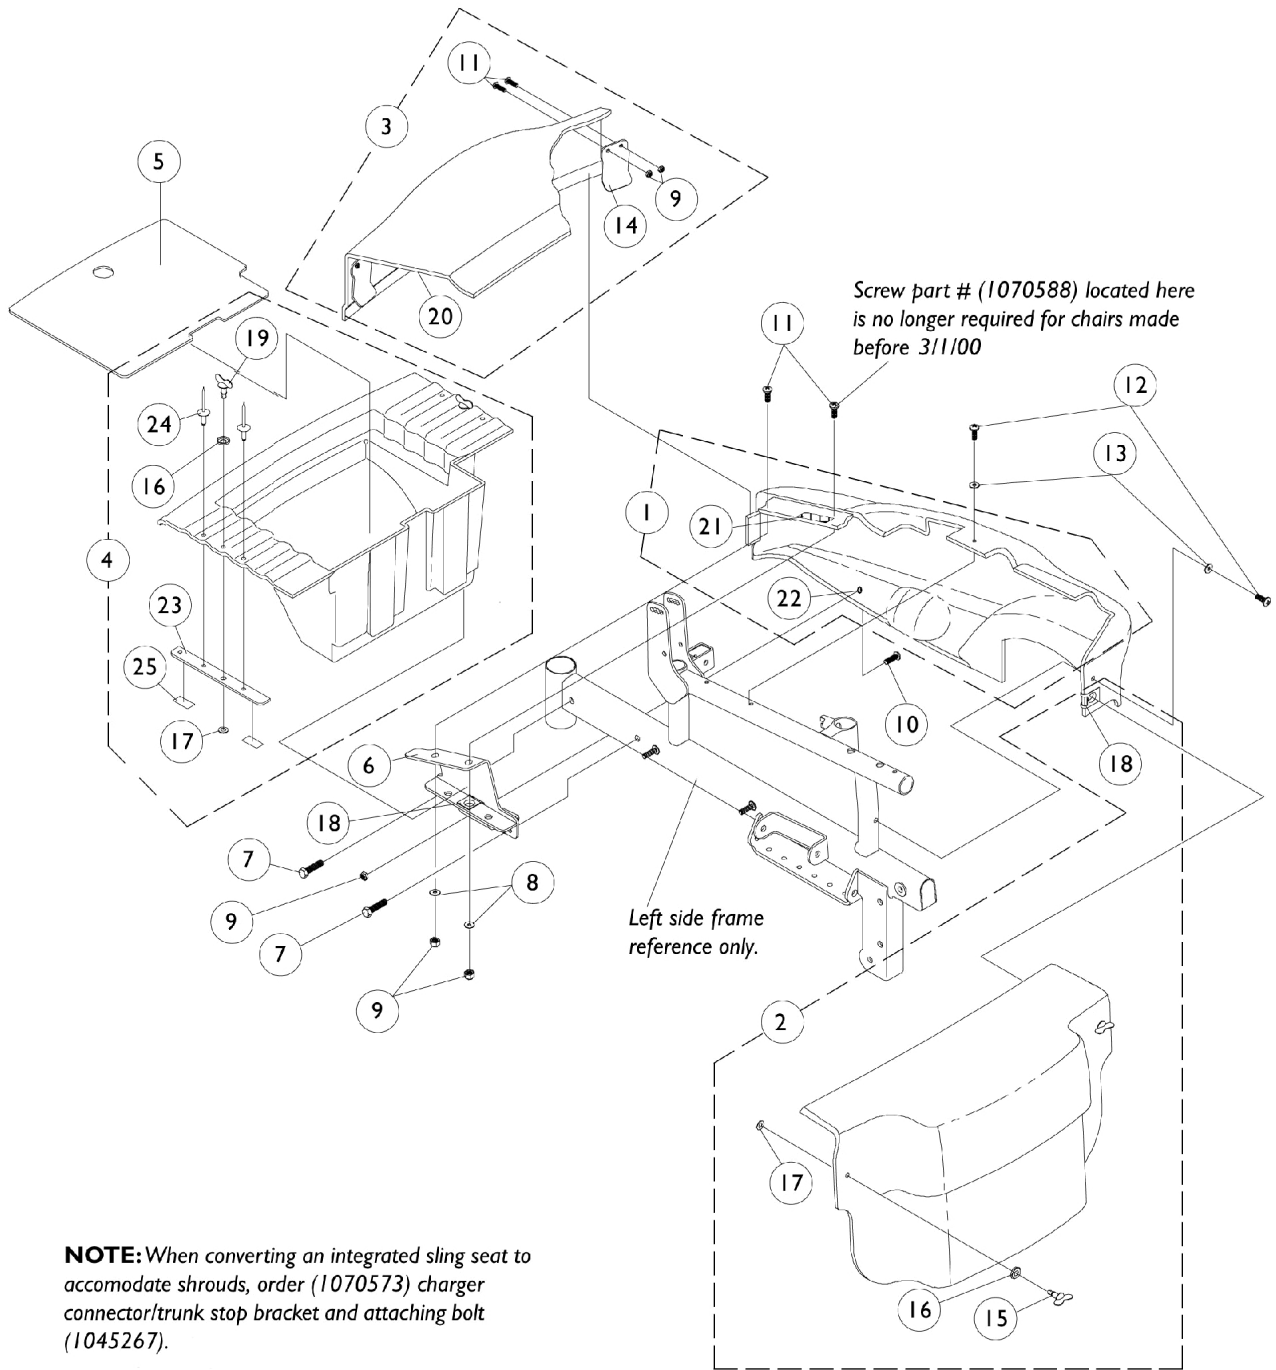

# Shroud Covers - Before 3/1/00

**NOTE:** When converting an integrated sling seat to accommodate shrouds, order (1070573) charger connector/trunk stop bracket and attaching bolt (1045267).

## Shroud Covers - Before 3/1/00

Item Number	Note	Part Number	Description	Quantity Per	
				Package	Assembly
1-5		See Chart	Item #'s 1-5 Shroud Covers - Before 3/1/00	1	1
6		1070565-NLA	NLA - Bracket, Shroud, Black - Right	1	1
6		1070566-NLA	NLA - Bracket, Shroud, Black - Left	1	1
7		1045267	Screw, Hex Head w/ Patch (1/4-20 x 3/4")	1	4
8		1028516	Washer, Steel (3/16 x 7/16 x 1/16")	1	2
9		7930332-NLA	NLA - Locknut, High Profile (#10-32)	25	1
10		1070575-NLA	NLA - Screw, SEMS w/ Washer (#10-32 x 7/8")	1	2
11		1070588-NLA	NLA - Screw, Phillips Truss Head (#10-32 x 1/2")	1	6
12		1028755	Screw, Phillips Pan Head (#10-32 x 5/8")	1	4
13		1070587	Washer, Flat (3/16 x 5/8 x 1/16")	1	4
	A,B	1070564-NLA	NLA - Hardware, Side Panel Attaching	1	1
14		1070577-NLA	NLA - Plate, Trunk Clip	1	2
15		1070583-NLA	NLA - Stud, Wing Head (3/4" Long)	1	2
16		1070581-NLA	NLA - Washer, Nylon Cupped (9/32 x 19/32 x 3/32")	1	4
17		1070580-NLA	NLA - Washer, Nylon Retainer (1/4 x 1/2 x 1/32")	1	4
18		1013497-NLA	NLA - Fastener, Turn, Clip-On (1/4")	1	4
19	C	1070585	Stud, Oval Slotted (1" Long)	1	2
19	D	1070574-NLA	NLA - Stud, Wing Head (1" Long)	1	2
20		1070556-NLA	NLA - Fastener, Dual Lock (1" W x 2" L)	1	2
21		1070555-NLA	NLA - Fastener, Dual Lock (5/8" W x 2" L)	1	2
22		1070594-NLA	NLA - Bushing, Rubber	1	2
23		1070563-NLA	NLA - Plate, Trunk	1	2
24		1070582-NLA	NLA - Rivet	1	4
25		1062096-NLA	NLA - Fastener, Loop (1/2" W x 1" L)	1	4
NOTE: A - Not Shown. B - Includes items 6-13. C - Before 2/11/98. D - After 2/10/98.					