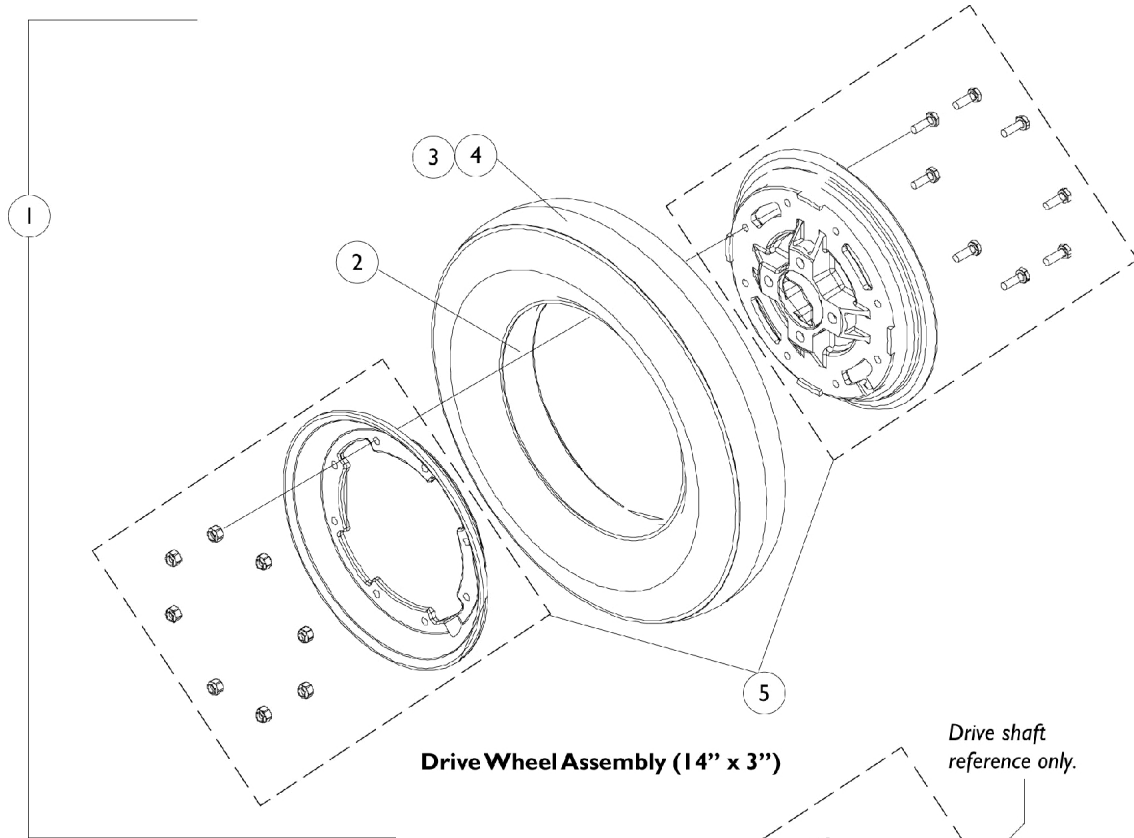

Drive Wheel (14" x 3") and Hub Mount

Optional on Chair As Of 10/15/99

Drive Wheel (14" x 3") and Hub Mount Optional on Chair As Of 10/15/99

Item Number	Note	Part Number	Description	Quantity Per	
				Package	Assembly
1		1090649-NLA	NLA - Pneumatic Wheel Drive Assembly (14" x 3")	1	1
1		1090650-NLA	NLA - Drive Wheel Assembly w/ Flat Free Insert, Grey Tire/Black Rim (14 x 3")	1	1
2		1101754	Tire w/ Foam Fill Insert, Grey (14" x 3")	1	1
3		1039652	Tire, Pneumatic, Grey (14" x 3")	1	1
4		1039651	Tube, Inner, Black (14 x 3")	1	1
5	A	1090651-NLA	NLA - Kit, 8" Rim w/ Hardware (14" x 3" Wheel)	1	1
6	B	1090648-NLA	NLA - Hardware, Drive Wheel Mounting w/ Instruction Sheet (14 x 3")	1	1
7		7930322-NLA	NLA - Package, Screw, Hex Head (M8 x 1.25 x 20mm)	25	1
8		1064179	Kit, Locking Tab Washer w/ Instruction Sheet (Pair)	2	2
9		1079247	Washer, Flat (21/64 x 53/64 x 7/64")	1	1
10		1024444	Locknut (5/16-24)	1	4
11		1086681-NLA	NLA - Hub, Wheel (14" x 3")	1	1
12		1023264	Key (6mm x 6mm x 40mm)	1	1
NOTE: A - Hardware consists of: 8 ea. Screw, Hex Head Cap (1/4-20 x 3/4"); 8 ea. Locknut, High Profile (1/4-20). B - Includes items 7-12 and instruction sheet.					