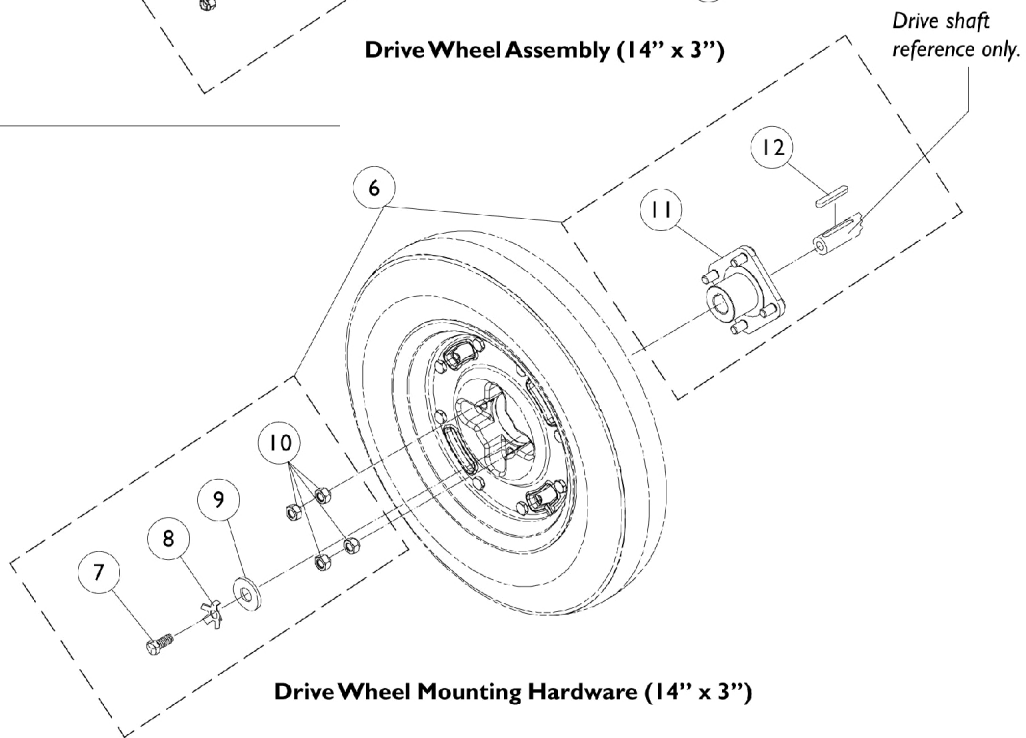

Drive Wheel (14" x 3") and Hub Mount

Optional on Chair As Of 10/15/99

Drive Wheel (14" x 3") and Hub Mount Optional on Chair As Of 10/15/99

Item Number	Note	Part Number	Description	Quantity Per	
				Package	Assembly
1		1090649-NLA	NLA - Pneumatic Wheel Drive Assembly (14" x 3")	1	1
1		1090650-NLA	NLA - Drive Wheel Assembly w/ Flat Free Insert, Grey Tire/Black Rim (14 x 3")	1	1
2		1101754	Tire w/ Foam Fill Insert, Grey (14" x 3")	1	1
3		1039652	Tire, Pneumatic, Grey (14" x 3")	1	1
4		1039651	Tube, Inner, Black (14 x 3")	1	1
5	A	1090651-NLA	NLA - Kit, 8" Rim w/ Hardware (14" x 3" Wheel)	1	1
6	B	1090648-NLA	NLA - Hardware, Drive Wheel Mounting w/ Instruction Sheet (14 x 3")	1	1
7		7930322-NLA	NLA - Package, Screw, Hex Head (M8 x 1.25 x 20mm)	25	1
8		1064179	Kit, Locking Tab Washer w/ Instruction Sheet (Pair)	2	2
9		1079247	Washer, Flat (21/64 x 53/64 x 7/64")	1	1
10		1024444	Locknut (5/16-24)	1	4
11		1086681-NLA	NLA - Hub, Wheel (14" x 3")	1	1
12		1023264	Key (6mm x 6mm x 40mm)	1	1
NOTE: A - Hardware consists of: 8 ea. Screw, Hex Head Cap (1/4-20 x 3/4"); 8 ea. Locknut, High Profile (1/4-20). B - Includes items 7-12 and instruction sheet.					