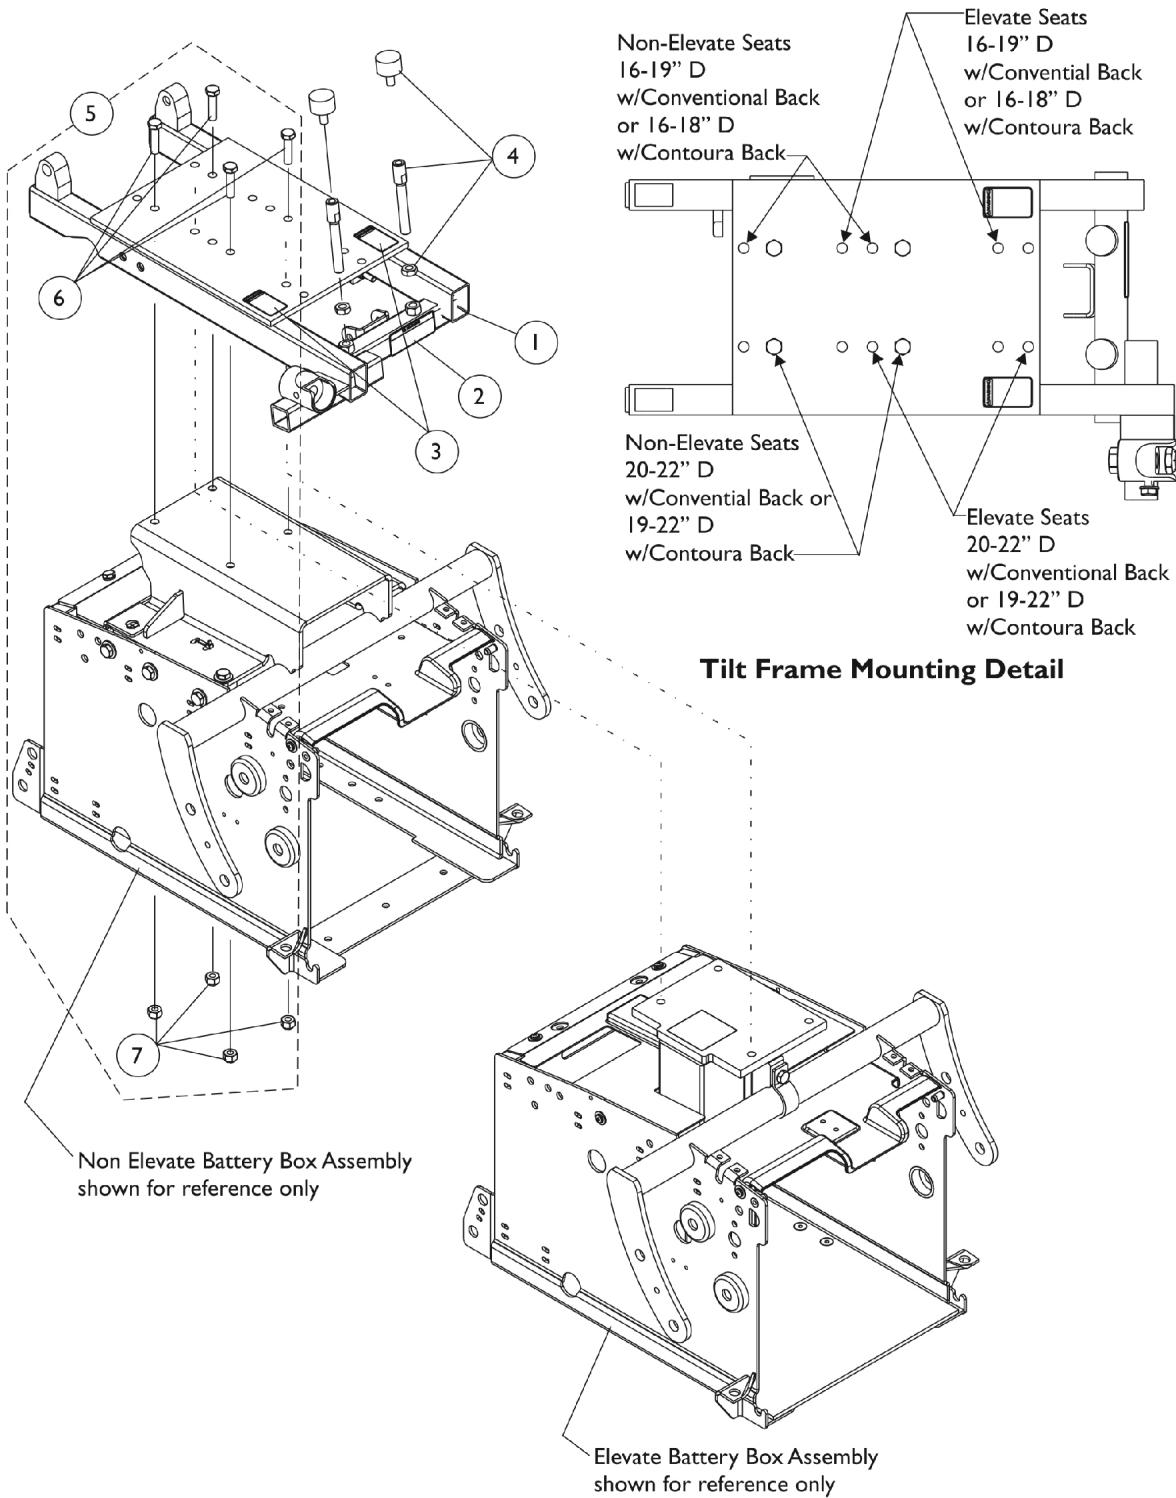

Tilt Frame and Mounting Hardware

Tilt Frame and Mounting Hardware

| Item Number | Note | Part Number | Description | Quantity Per | |
|-------------|------|-------------|--|--------------|----------|
| | | | | Package | Assembly |
| 1 | | 1122656 | Frame with Warning Decals, Tilt, Black | 1 | 1 |
| 2 | | 1122598-NLA | NLA - Decal, Warning Actuator/Spring Assist Hardware | 1 | 1 |
| 3 | | 1079203 | Decal, Warning Pinch Point | 1 | 2 |
| 4 | | 1125748-NLA | NLA - Kit, Bumper Assembly | 2 | 1 |
| 5 | A | 1125747 | NLA - Kit, Tilt Frame Mounting Hardware | 1 | 1 |
| 6 | | | Screw, Hex Head w/ Patch (5/16-18 x 1-1/4") | 1 | 4 |
| 7 | | | Locknut (5/16-18) | 1 | 4 |

NOTE: A - Includes items 6-7