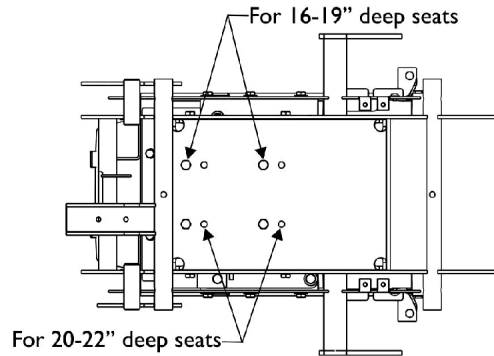

# Seat Frame Mounting Hardware

## Recline Only

### For Conventional and Contoura Seating

**Seat Frame Mounting Detail**

**Recline Only Mounting Bracket Detail**

## Seat Frame Mounting Hardware Recline Only For Conventional and Contoura Seating

| Item Number                  | Note | Part Number | Description   | Quantity Per |          |
|------------------------------|------|-------------|---|--------------|----------|
|                              |      |             |   | Package      | Assembly |
| 1                            | A    | 1125646-NLA | NLA - Plate, Recline Only Seat Frame Mounting               | 1            | 1        |
| 2                            |      | 1125751     | Kit, Seat Frame Mounting Hardware, Recline Only Non-Elevate | 1            | 1        |
| 3                            |      |             | Screw, Hex Head (5/16-18 x 1")                              | 1            | 4        |
| 4                            |      |             | Screw, Hex Head w/ Patch (5/16-18 x 1-1/4")                 | 1            | 4        |
| 5                            |      |             | Spacer (5/16 x 7/16 x 3/8")                                 | 1            | 2        |
| 6                            |      |             | Locknut (5/16-18)   | 1            | 8        |
| NOTE: A - Includes items 3-6 |      |             |   |              |          |