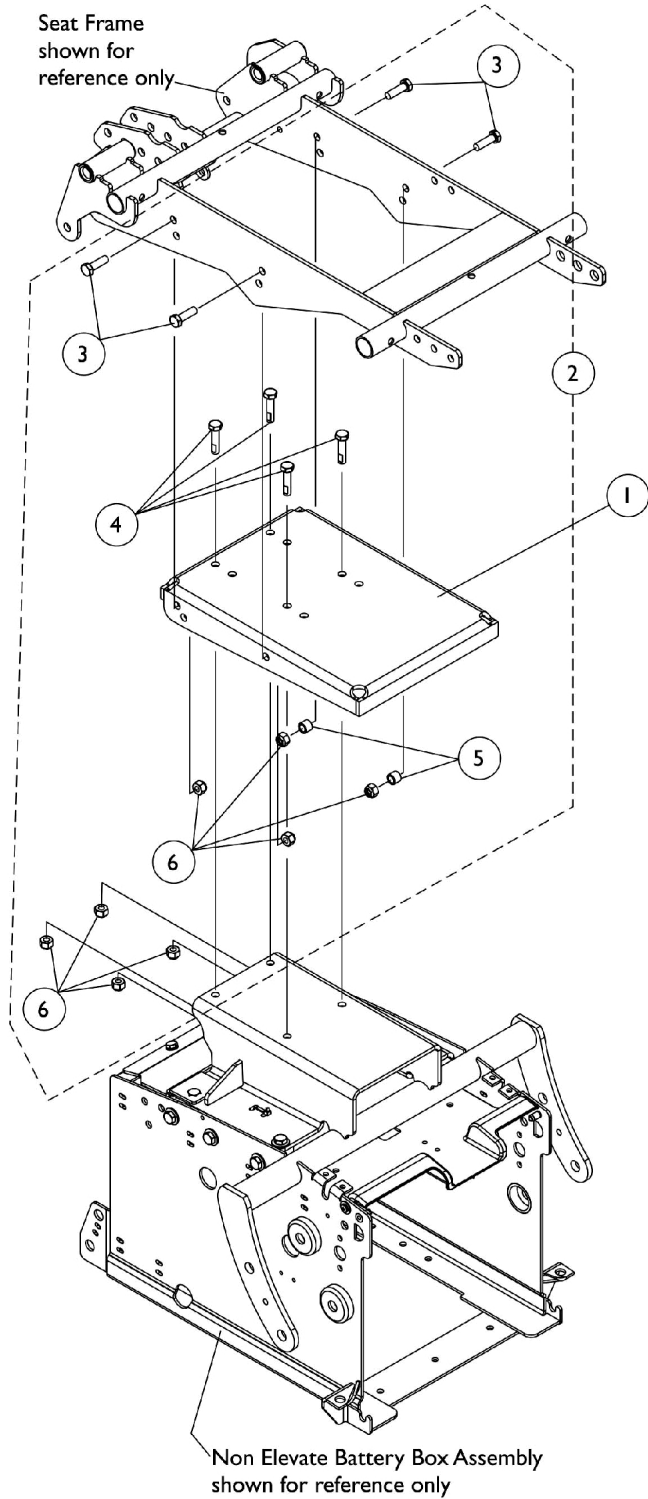

# Seat Frame Mounting Hardware

## Recline Only

### For Conventional and Contoura Seating

**Seat Frame Mounting Detail**

**Recline Only Mounting Bracket Detail**

## Seat Frame Mounting Hardware Recline Only For Conventional and Contoura Seating

| Item Number                  | Note | Part Number | Description   | Quantity Per |          |
|------------------------------|------|-------------|---|--------------|----------|
|                              |      |             |   | Package      | Assembly |
| 1                            | A    | 1125646-NLA | NLA - Plate, Recline Only Seat Frame Mounting               | 1            | 1        |
| 2                            |      | 1125751     | Kit, Seat Frame Mounting Hardware, Recline Only Non-Elevate | 1            | 1        |
| 3                            |      |             | Screw, Hex Head (5/16-18 x 1")                              | 1            | 4        |
| 4                            |      |             | Screw, Hex Head w/ Patch (5/16-18 x 1-1/4")                 | 1            | 4        |
| 5                            |      |             | Spacer (5/16 x 7/16 x 3/8")                                 | 1            | 2        |
| 6                            |      |             | Locknut (5/16-18)   | 1            | 8        |
| NOTE: A - Includes items 3-6 |      |             |   |              |          |