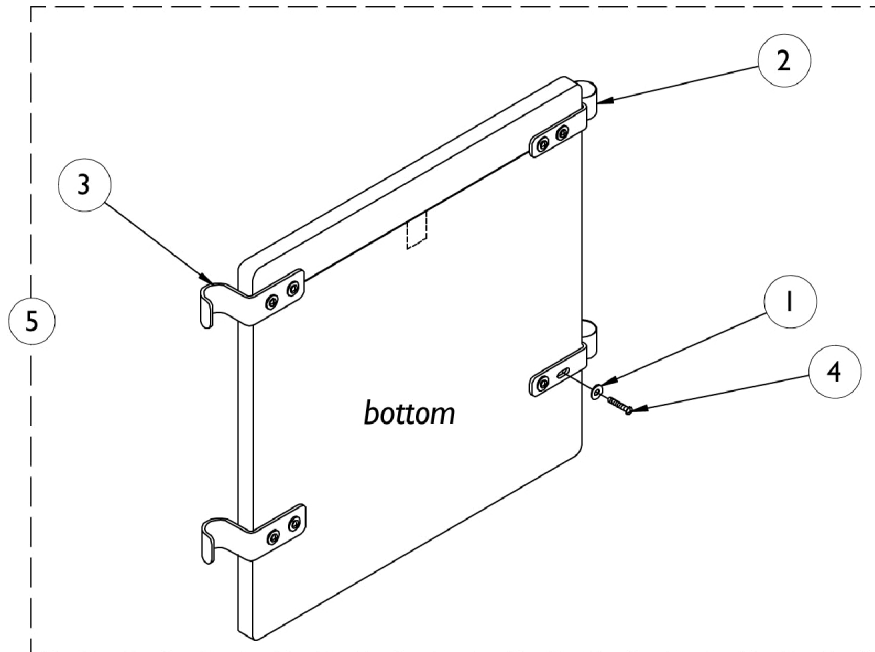

Solid Folding Seats and Inserts

NOTE: Solid Folding Seats measure two inches narrower than actual seat width.

Solid Folding Seats

Item Number	Note	Part Number	Description	Quantity Per	
				Package	Assembly
1		1013218	Washer (#10 Flat)	1	8
2		1016770-NLA	NLA - Bracket, Seat, Chrome	1	2
3		1016771-NLA	NLA - Hook, Seat	1	2
4		7930360-NLA	NLA - Package, Screw, Phillips Pan Head (#10-32 x 11/16")	25	1
5	A	8881110378-NL A	NLA - Solid Folding Seat w/ Hardware, Vinyl (16" W x 16" D)	1	1
5	A	8881110379	Solid Folding Seat w/ Hardware, Vinyl (18" W x 16" D)	1	1
5	A	8881110372	Solid Folding Seat w/ Hardware, Nylon (20" W x 16" D)	1	1
5	A	8881035936	Solid Folding Seat w/ Hardware, Nylon (20" W x 18" D)	1	1
	B	See Chart	Solid Seat Inserts	1	1

NOTE: A - Specify upholstery color when ordering. See page titled, "Frame Finishes, Touch-Up Paint and Upholstery Options."
B - Not Shown

Solid Seat Inserts

Chair Width x Depth	Upholstery Type - Nylon	Upholstery Type - Vinyl
16" x 16"	8881052563 See Note(s) A	8881034648-NLA See Note(s) A
16" x 17"	8881052564 See Note(s) A	8881034657-NLA See Note(s) A

Solid Folding Seats and Inserts

NOTE: Solid Folding Seats measure two inches narrower than actual seat width.

Solid Seat Inserts

Chair Width x Depth	Upholstery Type - Nylon	Upholstery Type - Vinyl
16" x 18"	8881052565 See Note(s) A	8881034666-NLA See Note(s) A
18" x 16"	8881052569 See Note(s) A	8881034650 See Note(s) A
18" x 17"	8881052570 See Note(s) A	8881034659-NLA See Note(s) A
18" x 18"	8881052571 See Note(s) A	8881034668 See Note(s) A
20" x 16"	8881052575 See Note(s) A	8881034652-NLA See Note(s) A
20" x 17"	8881052576 See Note(s) A	8881034661-NLA See Note(s) A
20" x 18"	8881052577 See Note(s) A	8881034670 See Note(s) A
NOTE: A - Specify upholstery color when ordering. See page titled, "Frame Finishes, Touch-Up Paint and Upholstery Options."		