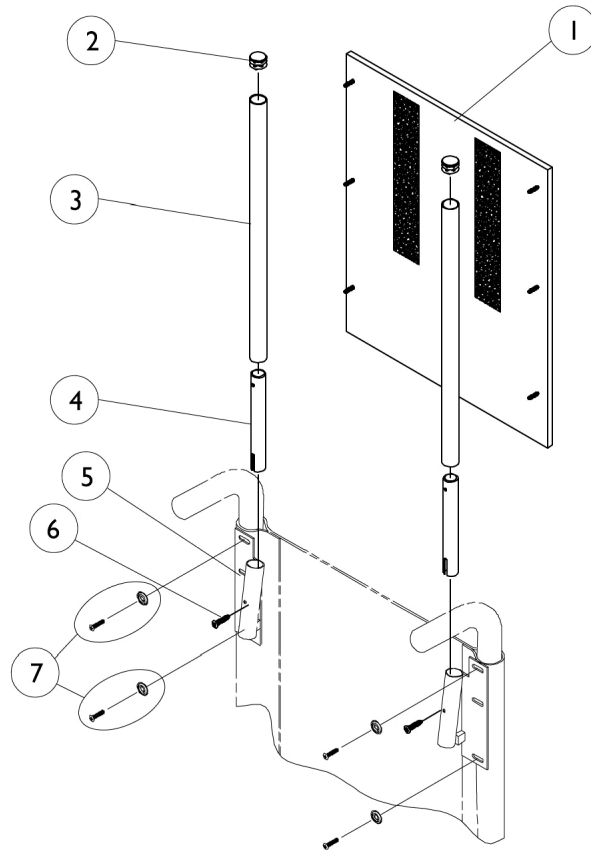

Headrest and Attaching Hardware Sling Seat Only

#1 Headrest Upholstery

Width	Nylon	Vinyl
16" Wide	8881052588-NLA	8881054638-NLA See Note(s) A
18" Wide	8881052590-NLA	8881054637-NLA See Note(s) A
20" Wide	8881052592-NLA	8881054639-NLA See Note(s) A

NOTE: A - Specify upholstery color when ordering. See category titled, "Frame Finishes, Touch-Up Paint and Upholstery Options."

Headrest and Attaching Hardware Sling Seat Only

Item Number	Note	Part Number	Description	Quantity Per	
				Package	Assembly
1		See Chart	#1 Headrest Upholstery	1	1
2		1027095	Plug Button, Black (7/8")	1	2
3		1054605-NLA	NLA - Tube, Headrest Extension	1	2
4		1028756-NLA	NLA - Tube, Insert	1	2
5		1028752-NLA	NLA - Bracket, Headrest, Black - Right	1	2
5		1028753	Bracket, Headrest, Black - Left	1	2
6		1028484	Screw, Phillips Pan Head Tap (#10-32 x 1/2")	1	2
7		1031095	Screws with Washers (#10-16 x 7/8")	1	4
7		1076284	Screw w/ Washer (#10 x 7/8")	4	1