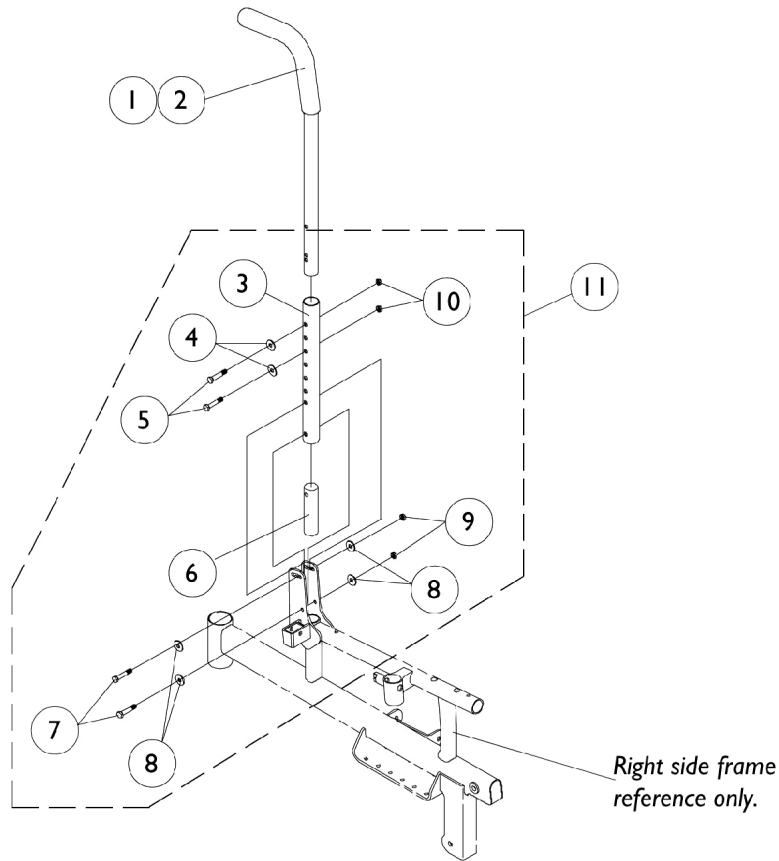

Back Canes and Attaching Hardware

Item Number	Note	Part Number	Description	Quantity Per	
				Package	Assembly
1		1028372	Back Cane Assembly, 10 Degree Bend	1	2
2		1006229	Grip, Foam (8")	1	2
3		1071565-NLA	NLA - Tube, Rear Upright, Black	1	2
4		1026907	Washer (1/4 x 1/2 x 1/16")	1	4
5		1057955	Screw, Hex Head (1/4-20 x 1-1/4")	1	4
6		1071488-NLA	NLA - Insert, Threaded	1	2
7		1055348	Screw, Hex Head (1/4-28 x 1-3/4")	1	4
8		1026900	Washer (1/4 x 23/32 x 1/16")	1	8
9		7930345	Locknut (1/4-28)	25	1
10		7930323-NLA	NLA - Package, Locknut (1/4-20)	25	1
11	A	1071564-NLA	NLA - Hardware, Back Cane Attaching (Pair)	2	1

NOTE: A - Includes items 3-10.