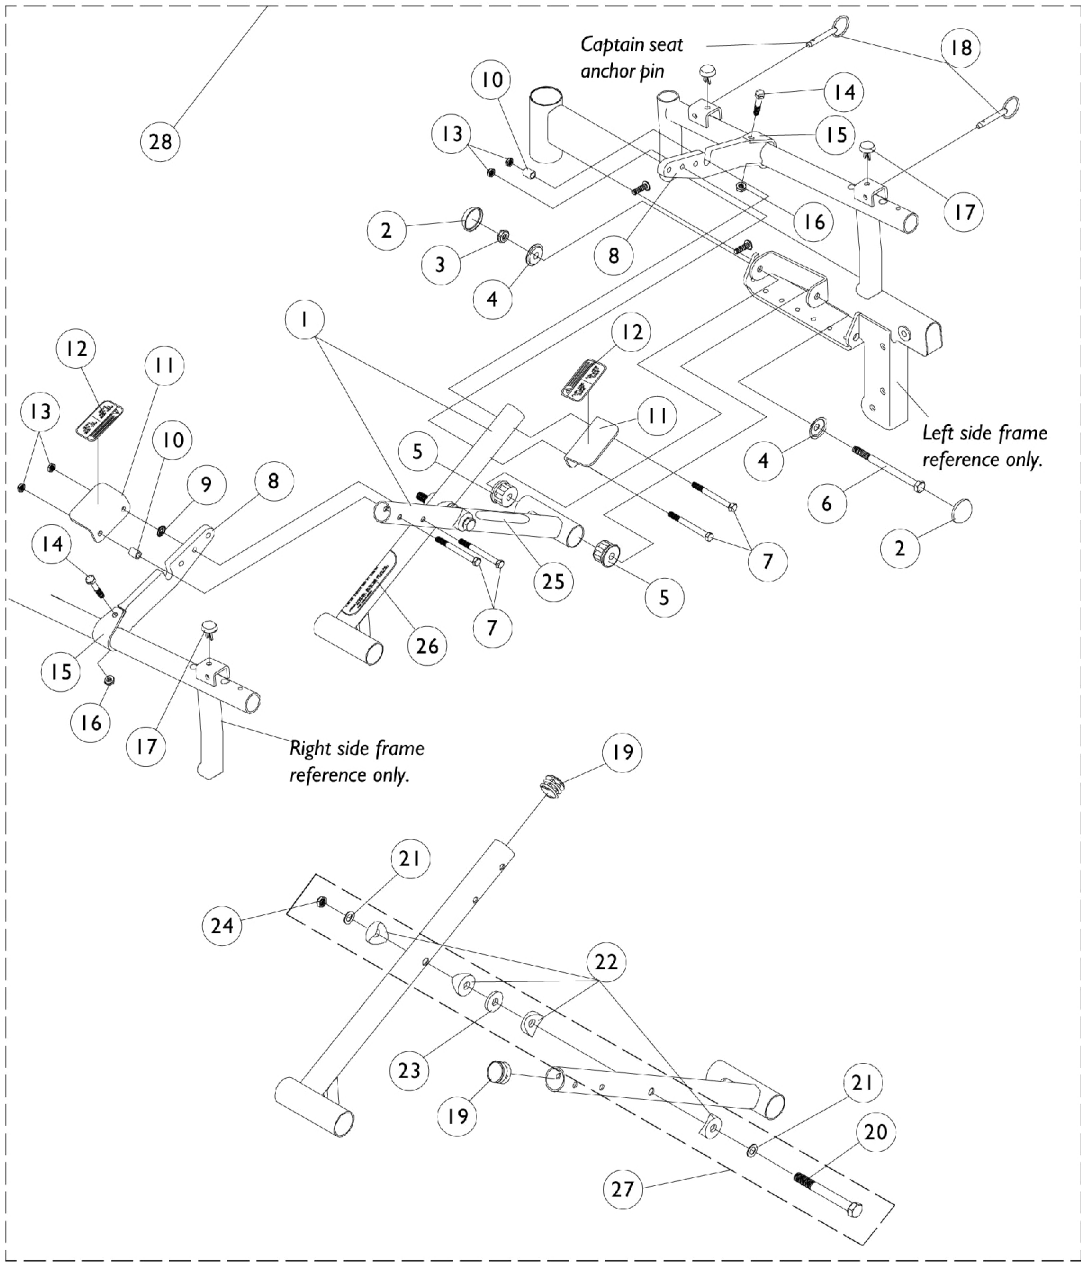

Crossbraces and Hardware - Before 7/1/99 Captain Seat

Crossbraces and Hardware - Before 7/1/99 Captain Seat

Item Number	Note	Part Number	Description	Quantity Per	
				Package	Assembly
1	A	1071586-NLA	NLA - Crossbrace, Captain Seat (18" W)	1	2
2		1028835-NLA	NLA - Cap, Hub, Black	1	4
3		7930363-NLA	NLA - Package, Locknut (5/16"-24)	25	1
4		1028491-NLA	NLA - Washer, Caplugs (11/32" I.D. x 1" O.D.)	1	4
5		1056708-NLA	NLA - Plug, Pivot Tube	1	4
6		1038179-NLA	NLA - Screw, Hex Head (5/16-24 x 4-1/4")	1	2
2-6	B,C,F	1057830-NLA	NLA - Hardware, Crossbrace Pivot Tube	2	1
7		1024796-NLA	NLA - Screw, Hex Head (1/4-20 x 2")	1	4
8	A	1074109-NLA	NLA - Link, Pivot	1	2
9		1018739	Washer (1/4 x 5/8 x 3/32")	1	1
10	A	1071583-NLA	NLA - Spacer (1/4 x 3/8 x 15/32")	1	2
11	A	1074141-NLA	NLA - Bracket, Push, Black	1	2
12		1074142-NLA	NLA - Decal, Crossbrace	1	2
13		7930333	Locknut (1/4-20)	25	1
14		1030949	Screw, Hex Head (1/4-20 x 1-1/2")	1	2
15		1057828-NLA	NLA - Strap, Pivot Link	1	2
16		7930323-NLA	NLA - Package, Locknut (1/4-20)	25	1
17		1071604-NLA	NLA - Bumper, Nylon	1	4
18		1071602-NLA	NLA - Pin, Anchor (Captain Seat)	1	4
19		1029501	Plug Button, Black (1")	1	4
20		1025705-NLA	NLA - Screw, Hex Head (5/16-24 x 3-1/4")	1	2
21		1025704	Washer, Flat (5/16 x 5/8 x 1/16")	1	2
22		1016263	Spacer, Coved (3/4 x 1 x 1/2")	1	4
23		7930313	Package, Washer, Nylon (5/16 x 7/8 x 1/8")	25	1
24		7930330-NLA	NLA - Locknut (5/16-24)	25	1
25		1035900	Decal, Transportation	1	1
26		1119281-NLA	NLA - Plate, Name, Patent Numbers	1	1
27	E	1086180-NLA	NLA - Hardware, Crossbrace Center Bolt Attaching	1	1
28	A,D	1074118-NLA	NLA - Hardware, Crossbrace	1	1

NOTE: A - Chairs manufactured before 7/1/99 need to be assembled with the crossbrace upgrade kit #1086801. Upgrade kit components can be found on Crossbraces and Hardware page dated after 6/30/99
 B - Not Shown.
 C - Includes items 2 through 6.
 D - Less items 1 and 8. Includes items 2-7 and 9-26.
 E - Includes items 20-24.
 F - Pair