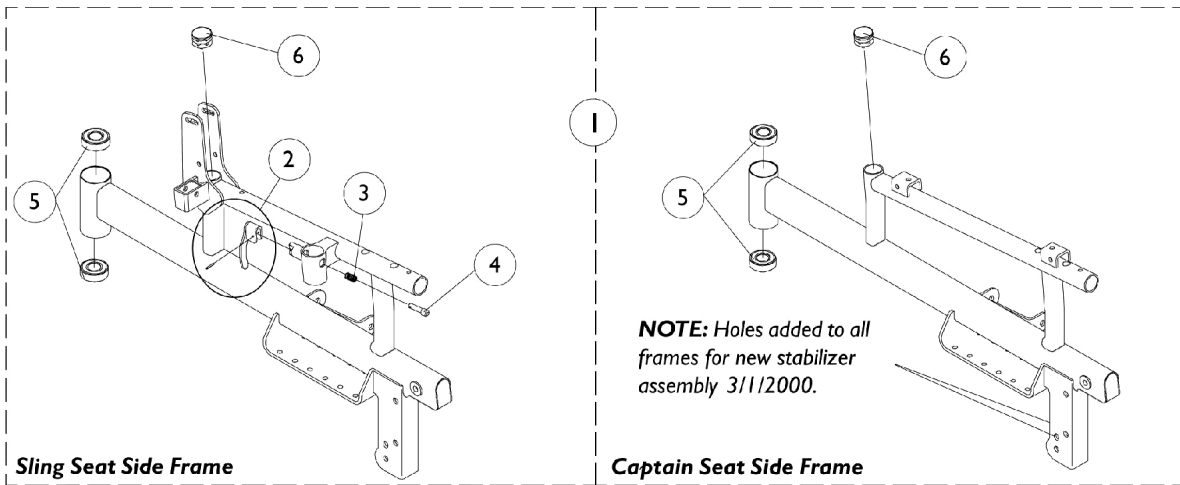

## Frames and Hardware

Item Number	Note	Part Number	Description	Quantity Per	
				Package	Assembly
1	A,B	8881071541-NL A	NLA - Frame, Side with Bearings, Sling Seat, Color - Right	1	1
1	A,B	8881071542-NL A	NLA - Frame, Side with Bearings, Sling Seat, Color - Left	1	1
1	A,C	8881074147-NL A	NLA - Frame, Side with Bearings, Captain Seat, Color - Right	1	1
1	A,C	8881074148-NL A	NLA - Frame, Side with Bearings, Captain Seat, Color - Left	1	1
1	C,E	1081016-NLA	NLA - Side Frame Assembly, Captain Seat - Right	1	1
1	C,E	1081017-NLA	NLA - Side Frame Assembly, Captain Seat - Left	1	1
2		1090768	Kit, Lock Handle w/Rivets (Pair)	2	1
3		47471X074	Spring, Arm Lock	1	1
4		1028594	Pin, Arm Lock, Black	1	1
5		40117X006	Bearing (5/8")	1	2
6		1029501	Plug Button, Black (1")	1	1
7	D	1085124-NLA	NLA - Screw, Socket Flat Head (#10-32 x 1-3/4")	1	2
8		1007541	Clamp, Seat	1	2
9		7930304-NLA	NLA - Screw, Socket Head (1/4-20 x 1-1/4")	25	1
10		1060099-NLA	NLA - Hanger, Front Rigging, Black - Right	1	1
10		1060100-NLA	NLA - Hanger, Front Rigging, Black - Left	1	1
11		1027097	Plug Button, Black (3/4")	1	1
12		1025731	Locknut (#10-32)	1	2
13		7930333	Locknut (1/4-20)	25	1
14	D	1068039	Pin, Pull	1	1
15		1085134-NLA	NLA - Screw, Socket Flat Head (#10-32 x 1-5/8")	1	1
16	A,B,F	1079192-NLA	NLA - Base Frame with Bearings	1	1
17		1021344	Screw, Socket Head (5/16-18 x 1-1/2")	1	4
18		0225100-NLA	NLA - Bumper, Tilt	1	2
19		1026158	Locknut (5/16-18)	1	4
20		1098615-NLA	NLA - Bracket, Link w/ Caution Decal, Black	1	1
21		1035900	Decal, Transportation	1	1
22		60106X013-NLA	NLA - Plate, Name, Patent Numbers	1	1