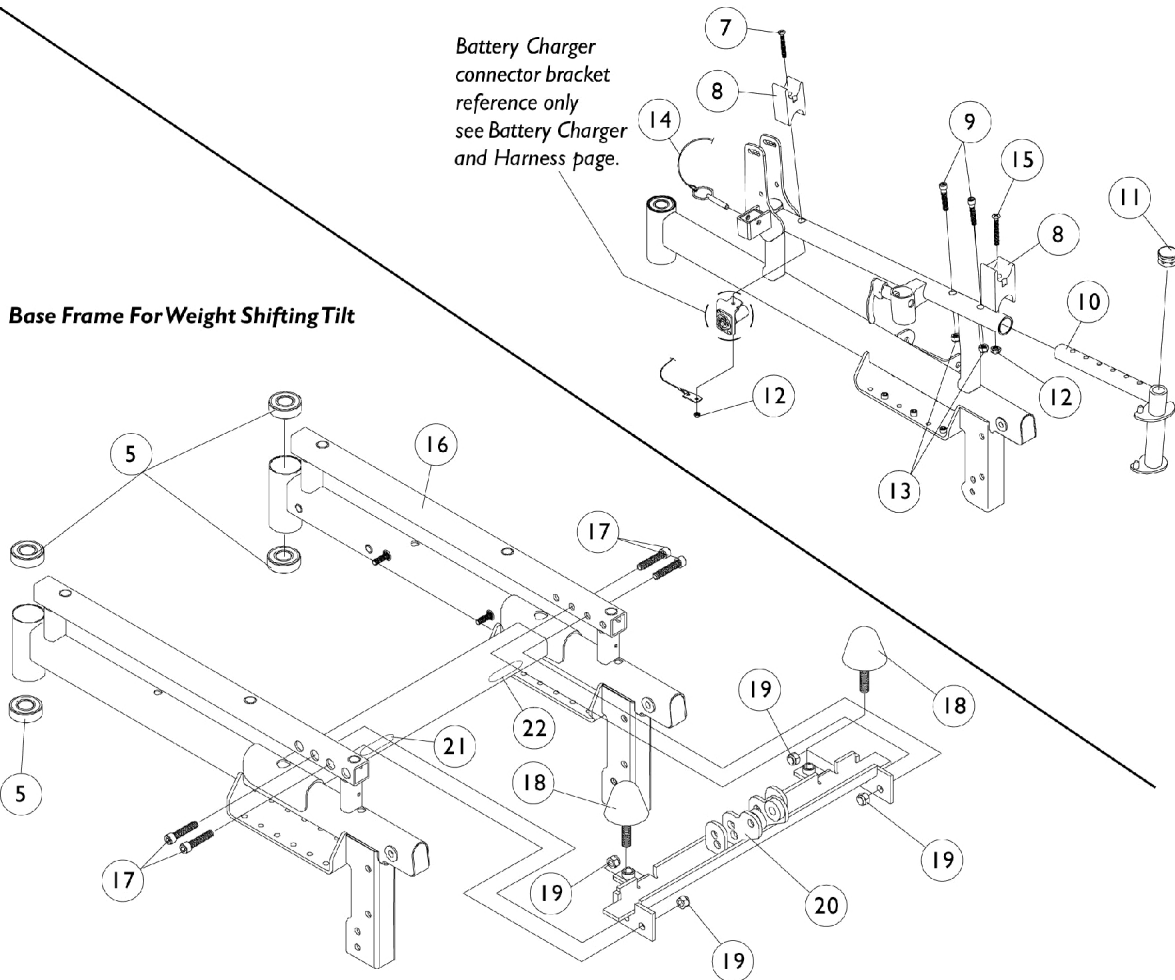

## Frames and Hardware

Item Number	Note	Part Number	Description	Quantity Per	
				Package	Assembly
1	A,B	8881071541-NL A	NLA - Frame, Side with Bearings, Sling Seat, Color - Right	1	1
1	A,B	8881071542-NL A	NLA - Frame, Side with Bearings, Sling Seat, Color - Left	1	1
1	A,C	8881074147-NL A	NLA - Frame, Side with Bearings, Captain Seat, Color - Right	1	1
1	A,C	8881074148-NL A	NLA - Frame, Side with Bearings, Captain Seat, Color - Left	1	1
1	C,E	1081016-NLA	NLA - Side Frame Assembly, Captain Seat - Right	1	1
1	C,E	1081017-NLA	NLA - Side Frame Assembly, Captain Seat - Left	1	1
2		1090768	Kit, Lock Handle w/Rivets (Pair)	2	1
3		47471X074	Spring, Arm Lock	1	1
4		1028594	Pin, Arm Lock, Black	1	1
5		40117X006	Bearing (5/8")	1	2
6		1029501	Plug Button, Black (1")	1	1
7	D	1085124-NLA	NLA - Screw, Socket Flat Head (#10-32 x 1-3/4")	1	2
8		1007541	Clamp, Seat	1	2
9		7930304-NLA	NLA - Screw, Socket Head (1/4-20 x 1-1/4")	25	1
10		1060099-NLA	NLA - Hanger, Front Rigging, Black - Right	1	1
10		1060100-NLA	NLA - Hanger, Front Rigging, Black - Left	1	1
11		1027097	Plug Button, Black (3/4")	1	1
12		1025731	Locknut (#10-32)	1	2
13		7930333	Locknut (1/4-20)	25	1
14	D	1068039	Pin, Pull	1	1
15		1085134-NLA	NLA - Screw, Socket Flat Head (#10-32 x 1-5/8")	1	1
16	A,B,F	1079192-NLA	NLA - Base Frame with Bearings	1	1
17		1021344	Screw, Socket Head (5/16-18 x 1-1/2")	1	4
18		0225100-NLA	NLA - Bumper, Tilt	1	2
19		1026158	Locknut (5/16-18)	1	4
20		1098615-NLA	NLA - Bracket, Link w/ Caution Decal, Black	1	1
21		1035900	Decal, Transportation	1	1
22		60106X013-NLA	NLA - Plate, Name, Patent Numbers	1	1