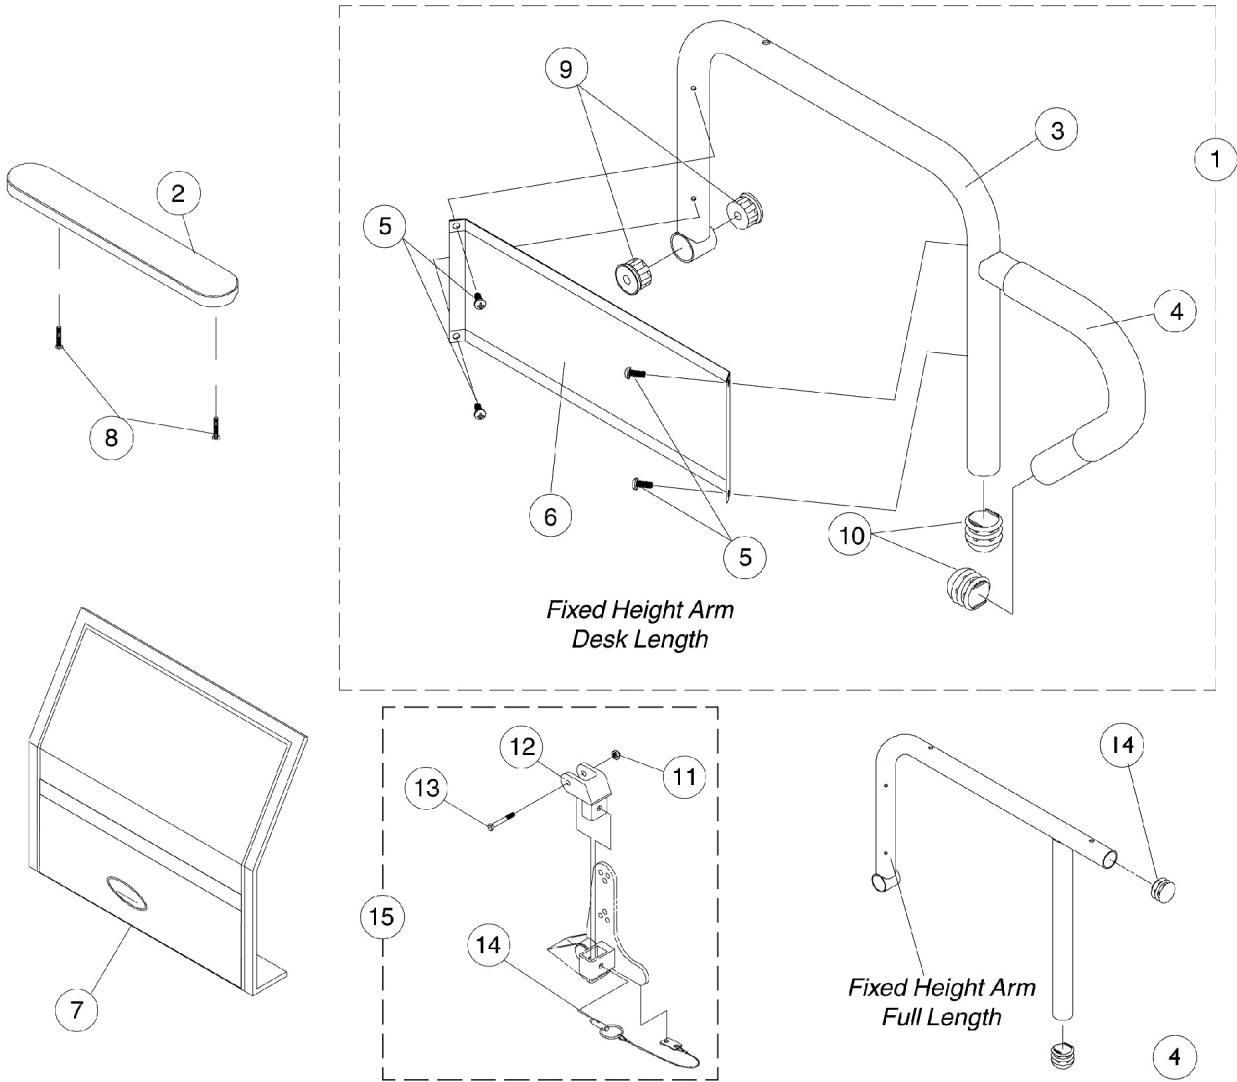

# Arms, Fixed Height

## Arms, Fixed Height

Item Number	Note	Part Number	Description	Quantity Per	
				Package	Assembly
1		See Chart	#1 Arms Less Pad - 16"-19" Deep Seat Frames	1	1
1		See Chart	#1 Arms Less Pad - 20" and Deeper Seat Frames	1	1
2	A	8881015932-NL A	NLA - Pad, Arm, Vinyl, Full Length - Right (14" L x 2" W)	1	1
2	A	8881015933-NL A	NLA - Pad, Arm, Vinyl, Full Length - Left (14" L x 2" W)	1	1
2	A	8881011811-NL A	NLA - Pad, Arm, Vinyl, Desk Length (9" L x 2" W)	1	1
3		1068564	Tube, Arm, Desk Length, Black - Right (16-19" D)	1	1
3		1068565-NLA	NLA - Tube, Arm, Desk Length, Black - Left (16-19" D)	1	1
3		1068414-NLA	NLA - Tube, Arm, Desk Length, Long, Black - Right (20" and Deeper)	1	1
3		1068415-NLA	NLA - Tube, Arm, Desk Length, Long, Black - Left (20" and Deeper)	1	1
3		1068490	Tube, Arm, Full Length, Black - Right (16-19"D)	1	1
3		1068491-NLA	NLA - Tube, Arm, Full Length, Black - Left (16 - 19"D)	1	1
3		1068473-NLA	NLA - Tube, Arm, Full Length, Long, Black - Right (20" and Deeper)	1	1
3		1068474-NLA	NLA - Tube, Arm, Full Length, Long, Black - Left (20" and Deeper)	1	1
4		1032244	Grip, Foam Hand (9" L)	1	1
5		1025729	Screw, Phillips Pan Head Tap (#8-32 x 3/8")	1	4
6		1035472-NLA	NLA - Guard, Clothing, Desk Length	1	1
6		1044572-NLA	NLA - Guard, Clothing, Full Length (16 - 19" D)	1	1
6		1044005-NLA	NLA - Guard, Clothing, Full Length (20" and Deeper)	1	1
7		1035065	Cover, Clothing Guard w/ Pocket, FXDESK & ADJFULL/ADJDESK	1	1
7		1044588	Cover, Clothing Guard with Pocket Fixed Height Full Length (20" and Deeper)	1	1
8		1055949	Package, Screw, Phillips Pan Head (#10-32 x 1-3/8")	2	1
9		1065936	Plug, Pivot	1	2
10		1067734	Plug Button, Black (5/8")	1	2
11		7930323-NLA	NLA - Package, Locknut (1/4-20)	25	1
12		1068025	Clevis, Pivot	1	1
13		1019590	Screw, Socket Button Head (1/4-20 x 1-5/8")	1	1
14		1068039	Pin, Pull	1	1
15	B	1068488	Kit, Swingaway Armrest Mounting Hardware	1	1
16		1027095	Plug Button, Black (7/8")	1	1

### 16"-19" Deep Seat Frames