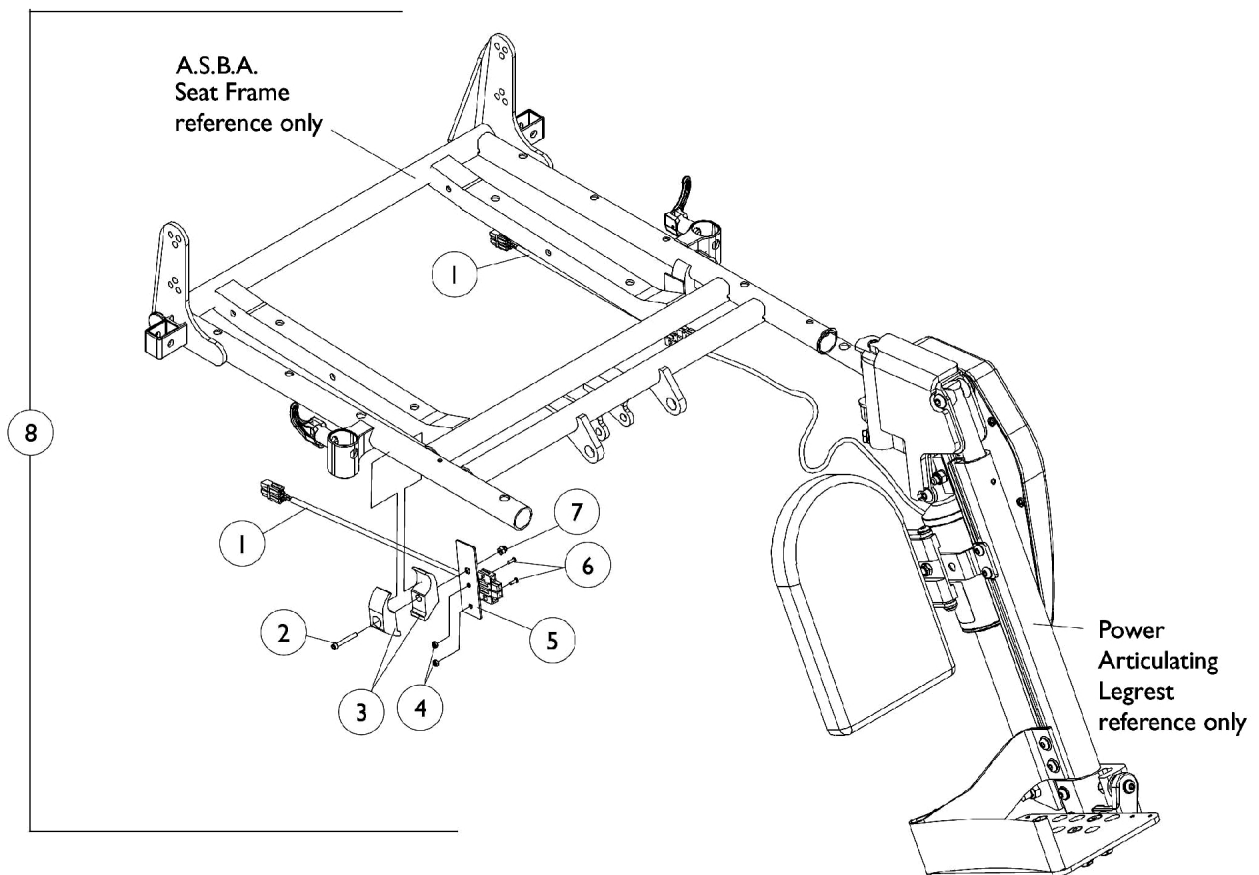

Power Articulating Legrest ELRPW/ELRPW22 Harnesses and Hardware For ASBA Seat (Before 7/5/05)

Power Articulating Legrest ELRPW/ELRPW22 Harnesses and Hardware For ASBA Seat (Before 7/5/05)

Item Number	Note	Part Number	Description	Quantity Per	
				Package	Assembly
1		1101400	Harness, ELRPW Power Legrest - Right	1	1
1		1101401	Harness, ELRPW Power Legrest - Left	1	1
2		1003424	Screw, Socket Head (1/4-20 x 1-3/4")	1	2
3		1018692-NLA	NLA - Clamp, Half, Non-Threaded	1	4
4		1056098	Locknut (#8-32)	1	4
5		1102022-NLA	NLA - Bracket, Harness Wire, Black	1	2
6		1091871-NLA	NLA - Screw, Socket Head (#8-32 x 5/8")	1	4
7		7930338-NLA	NLA - Nut, Acorn (1/4-20)	25	2
8	A	1101520-NLA	NLA - Kit, Power Leg Harness and Mounting Hardware	2	1
	B	1104253-NLA	NLA - Tie Wrap (8" L)	10	1
NOTE: A - Includes items 1-7 B - Not Shown					