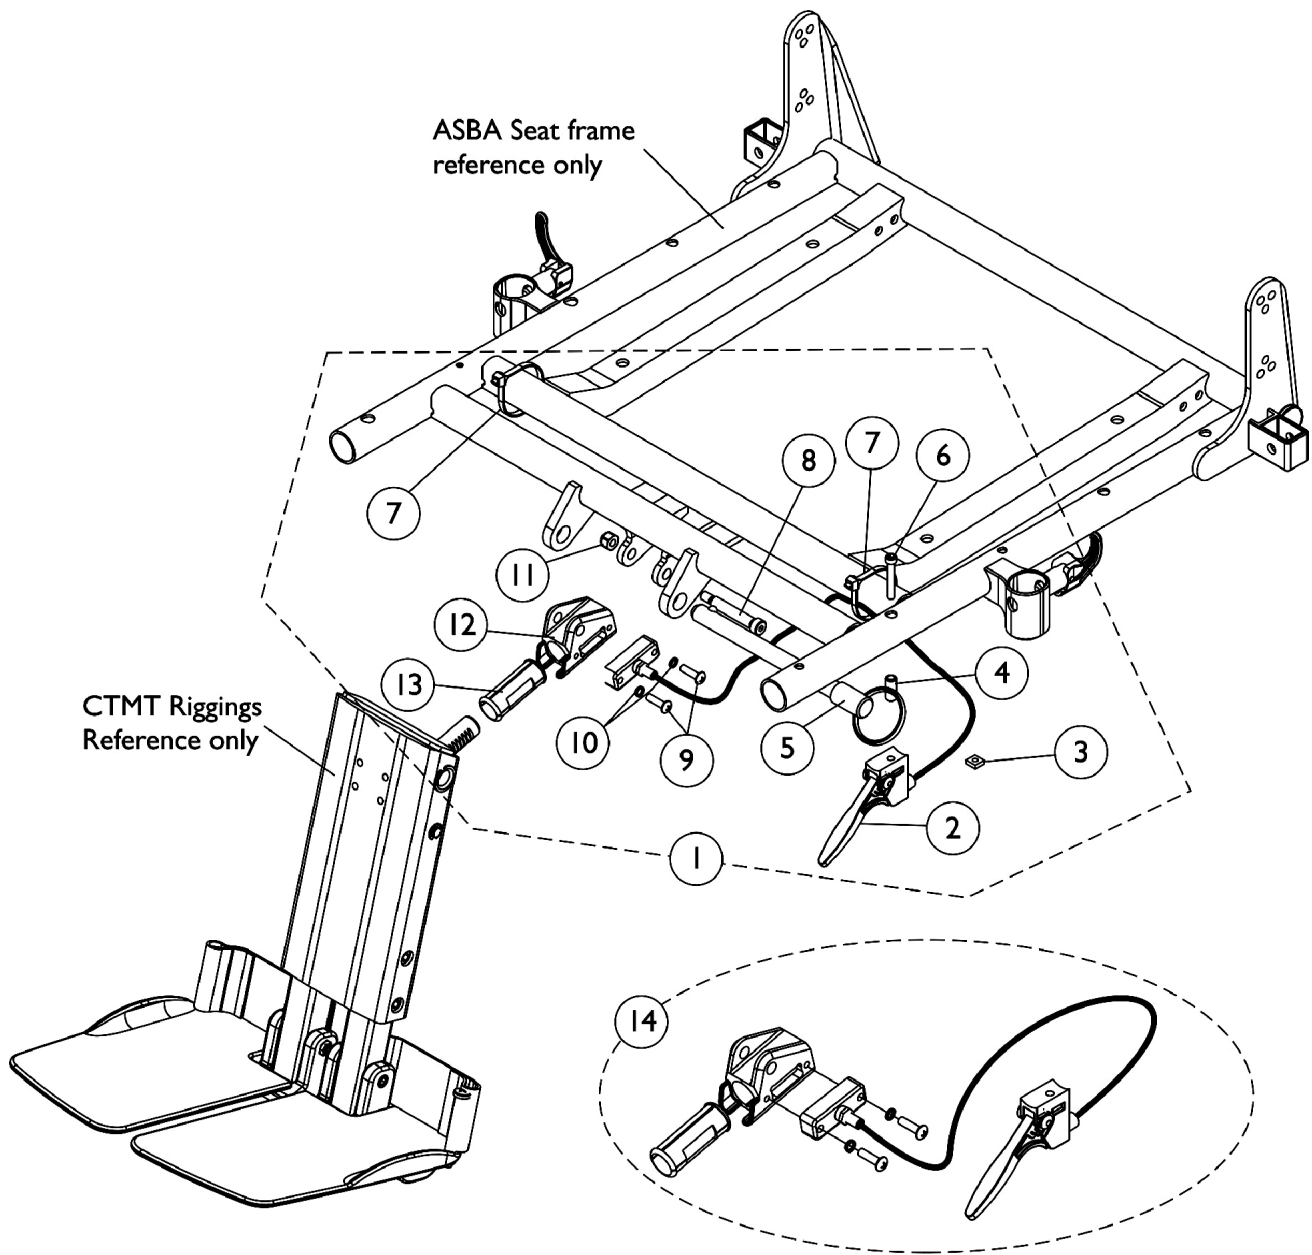

Center Mount Rigging Mounting Hardware CTMTJ and CTMT/CTMT-L

(TDX Before 7/5/05) (M71 Before 8/8/05) (M91 Before 10/4/05)

Cable/Brake Assembly with
items 9, 10, 12 and 13

Center Mount Rigging Mounting Hardware CTMTJ and CTMT/CTMT-L

(TDX Before 7/5/05) (M71 Before 8/8/05) (M91 Before 10/4/05)

Item Number	Note	Part Number	Description	Quantity Per	
				Package	Assembly
1	A	1117264-NLA	NLA - Kit, Center Mount Rigging Mounting Hardware	1	1
2			Cable/Brake Assembly	1	1
3			Nut, Square (#10-32)	1	1
4			NLA - Spacer (3/16 x 5/16 x 3/4")	1	1
5			NLA - Pin, Quick Release (5" Long)	1	1
6			NLA - Screw, Socket Head (#10-32 x 1-1/4")	1	1
7			Tie Wrap (11-1/2" L)	1	2
8			Screw, Shoulder Hex Socket Head (5/16" x 1-5/8", 1/4-20)	1	1
9			Screw, Phillips Pan Head (#10-32 x 11/16")	1	2
10			NLA - Washer, Lock (3/16 x 5/16 x 1/16")	1	2
11			Locknut (1/4-20)	1	1
12			Housing, Ratchet	1	1
13			Bearing, Glide	1	2
14	B	1121079	Cable/Brake Assembly w/ Ratchet Housing and Glide Bearing	1	1