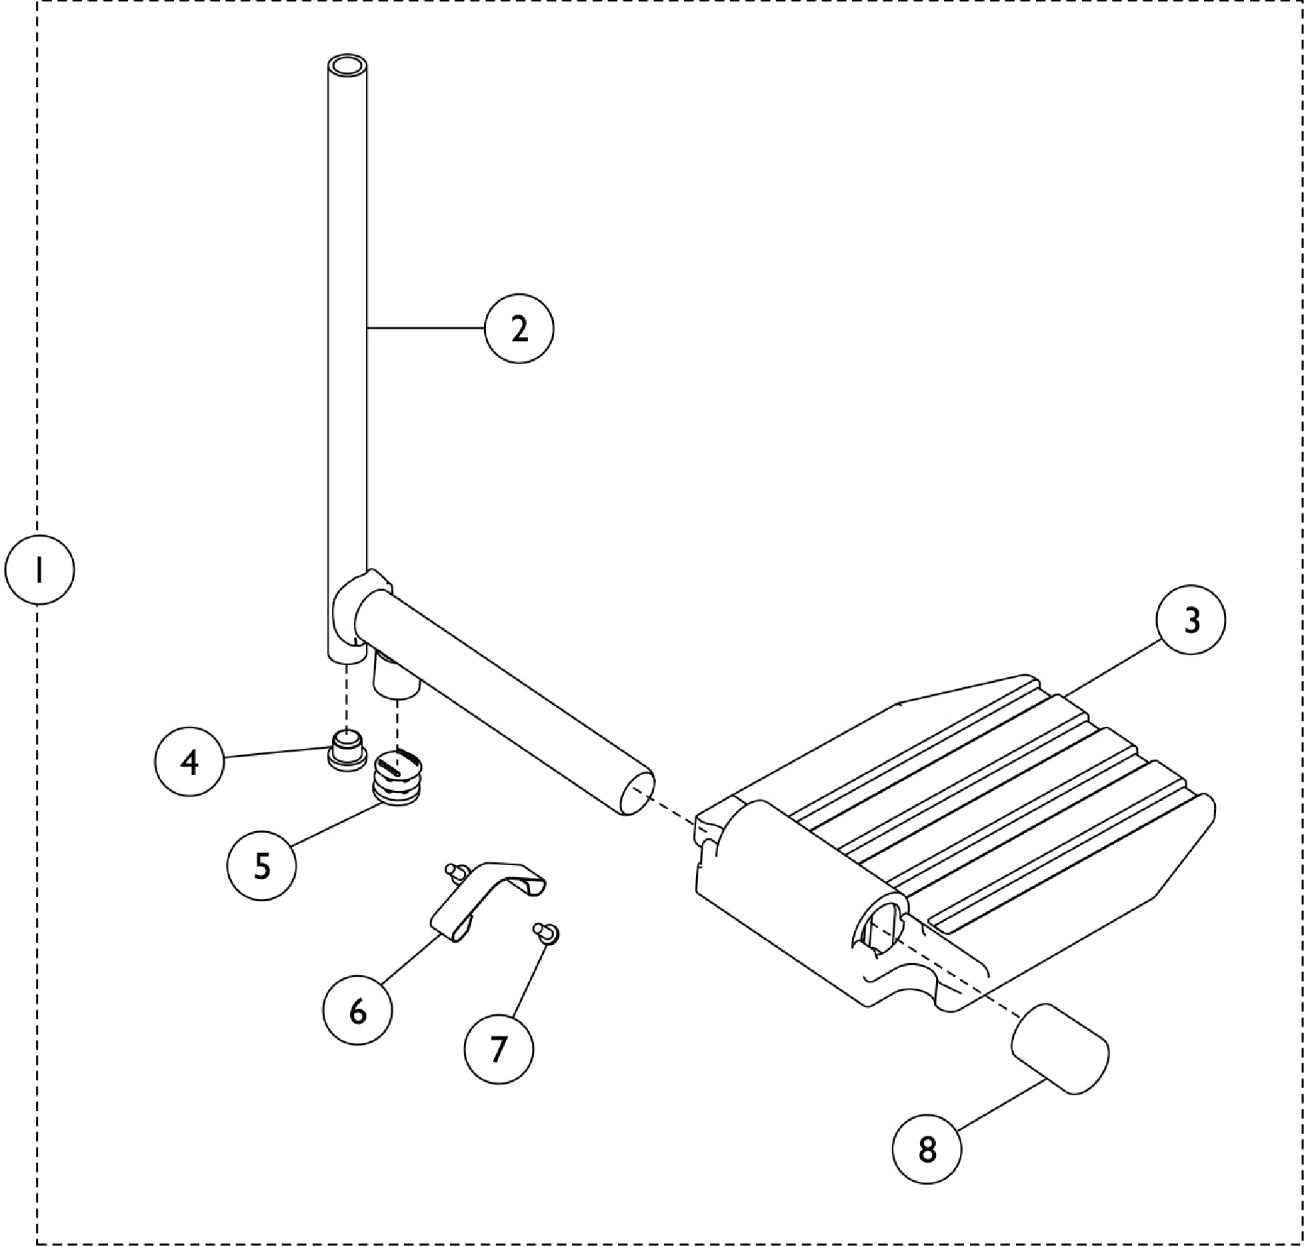

Front Riggings - Pivot Slide Tube w/ Footplate

AHS4, AHL4

Front Riggings - Pivot Slide Tube w/ Footplate

AHS4, AHL4

AHL4A, AHL4C, AHS4A

Item Number	Note	Part Number	Description	Quantity Per	
				Package	Assembly
1	B	1023905-NLA	NLA - Pivot/Slide Tube w/ Aluminum Footplate Assembly, Chrome - Right	1	1
1	B	1023906-NLA	NLA - Pivot/Slide Tube w/ Aluminum Footplate Assembly, Chrome - Left	1	1
1	C	1023907	Footplate w/Pivot Slide Tube - RH (18")	1	1
1	C	1023908	Footplate w/Pivot Slide Tube - LH (18")	1	1
1	D	1023909-NLA	NLA - Pivot/Slide Tube w/ Composite Footplate Assembly, Chrome - Right	1	1
1	D	1023910-NLA	NLA - Pivot/Slide Tube w/ Composite Footplate Assembly, Chrome - Left	1	1
2	A	1041526	Pivot/Slide Tube w/ Plug Button Assembly, Chrome	1	1
3	B	44200X059	Footplate, Aluminum, Small, Black (6-3/4" W x 6" L)	1	1
3	C	44200X027	Footplate, Aluminum, Medium, Black (7-3/4" W x 6" L)	1	1
3	D	1015178	Footplate, Composite, Black (6" W x 7-53/64" L)	1	1
4		1018133	Plug Button, Black (5/8")	1	1
5		1027097	Plug Button, Black (3/4")	1	1
6		1006981	Spring, Tension	1	1
7		40120X001	Screw, Phillips Pan Head (#8-32 x 3/8")	1	1
8		1016346	Cap, End, Tube, Black (7/8")	1	1

NOTE: A - Includes plug buttons and pivot slide tube.
 B - For use on AHS4A models.
 C - For use on AHL4A models.
 D - For use on AHL4C models.