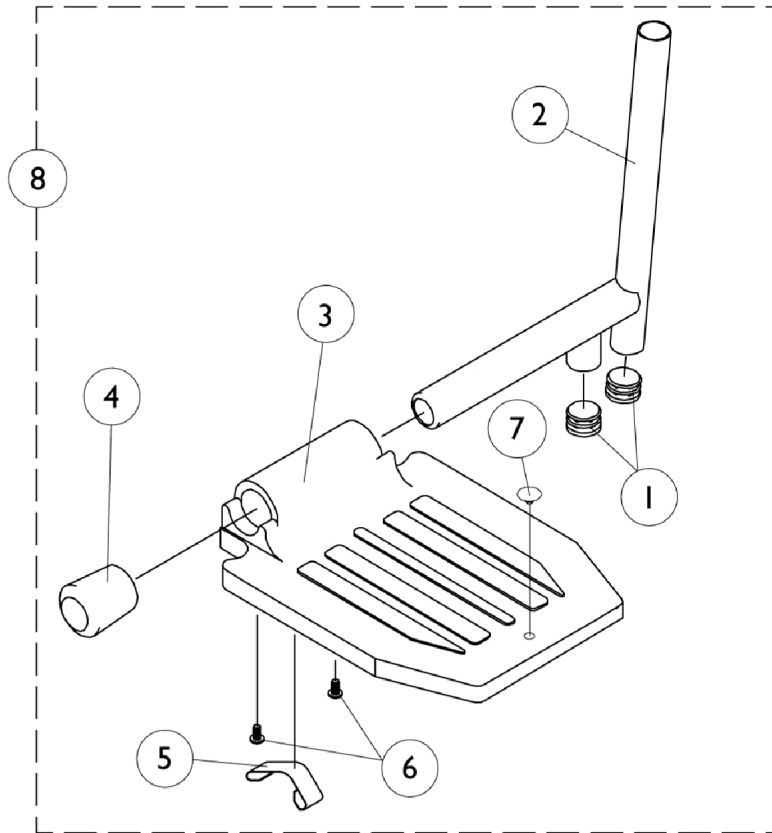

# Pivot/Slide Tube & Footplate P904 and T934A

Item Number	Note	Part Number	Description	Quantity Per	
				Package	Assembly
1		1027097	Plug Button, Black (3/4")	1	2
2		04470X013-NLA	NLA - Pivot/Slide Tube, Chrome	1	1
3		44200X027	Footplate, Aluminum, Medium, Black (7-3/4" W x 6" L)	1	1
4		1016346	Cap, End, Tube, Black (7/8")	1	1
5		1006981	Spring, Tension	1	1
6		7930354-NLA	NLA - Package, Phillips Head Screw (#8-32 x 3/8")	25	1
7		1070168	Plug, Push, Footplate	1	1
8		1017237-NLA	NLA - Pivot/Slide Tube w/ Aluminium Footplate Assembly, Chrome - Right	1	1
8		1017238-NLA	NLA - Pivot/Slide Tube w/ Aluminium Footplate Assembly, Chrome - Left	1	1