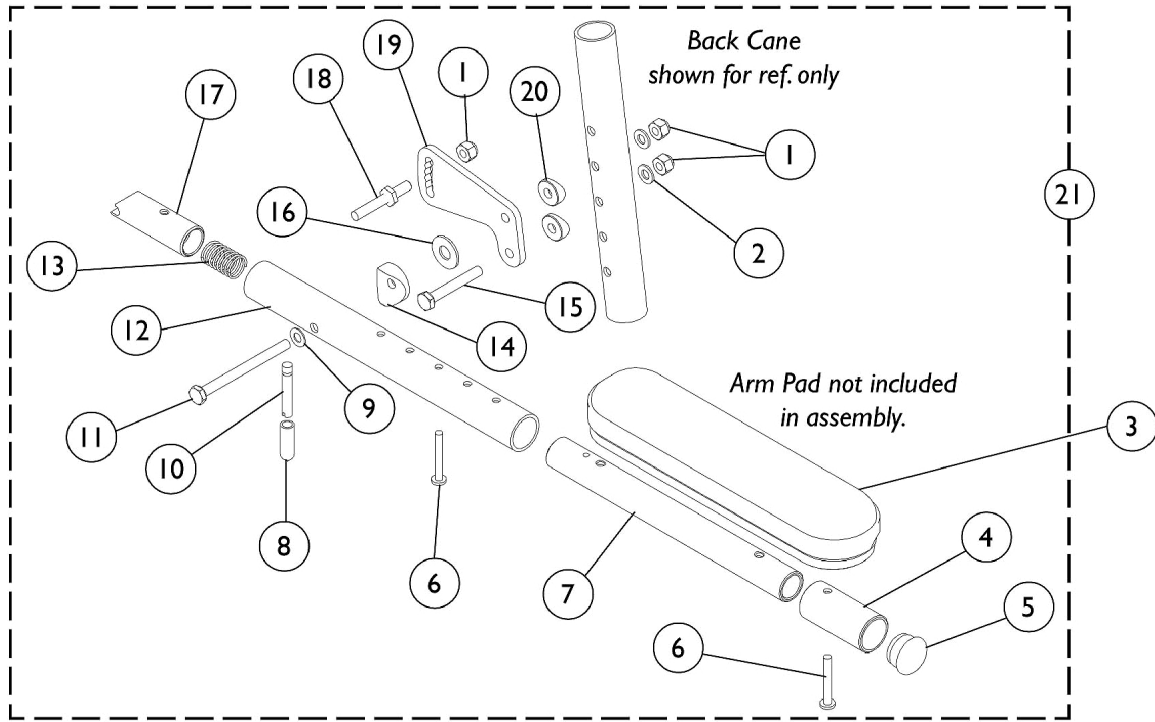

Cantilever Arms - AT55D & AT55F

Locking, Bolt On

Solara Limited Chairs Only

Bolt On Cantilever Arm without Arm Pads

Cantilever Arms - AT55D & AT55F

Locking, Bolt On

Solara Limited Chairs Only

Item Number	Note	Part Number	Description	Quantity Per	
				Package	Assembly
1		1065362	Locknut (1/4-28)	1	3
2		1026907	Washer (1/4 x 1/2 x 1/16")	1	2
3	A	8881053578	Kit, Arm Pad w/ Screws, Desk Length (9" L x 2" W) (Pair)	2	1
3	A	8881053577	Kit, Arm Pad w/ Screws, Full Length (14" L x 2" W) (Pair)	2	1
4		1042598	Tube, Arm, Extension, Black	1	1
5		1056328	Plug Button, Black (1")	1	1
6		1026107	Screw, Phillips Pan Head (#10-32 x 1-3/8")	1	2
7		1068600	Tube, Slide, Cantilever Arm, Black	1	1
8		1059271	Tip, Plastic, Black	1	1
9		1026103	Washer, Nylon (1/4 x 1/2 x 1/32")	1	1
10		1058545	Lever, Actuator	1	1
11		1059374	Screw, Hex Head (1/4-28 x 3")	1	1
12		1068588	Tube, Arm, Black	1	1
13		1011511	Spring, Compression (5/8 x 1 x 3/64")	1	1
14		40157X020	Spacer, Coved (1/4 x 1 x 9/16")	1	1
15		1055348	Screw, Hex Head (1/4-28 x 1-3/4")	1	1
16		1012371	Washer, Nylon (3/8 x 7/8 x 1/16")	1	1
17		1058232	Plug, Latch	1	1
18		1058231-NLA	NLA - Pin, Locking	1	1
19		1058542	Bracket, Armrest Mounting, Black	1	1
20		1026099	Spacer, Coved (1/4 x 11/16 x 1/2")	1	2
21	B,C	1068654	Kit, Cantilever Arm, Bolt On - Right	1	1
21	B,C	1068655	Kit, Cantilever Arm, Bolt On - Left	1	1

NOTE: A - Specify upholstery color U67 Black when ordering.
B - Arms do not include Arm Pads, they must be ordered separately.
C - Includes items 1,2,4-20