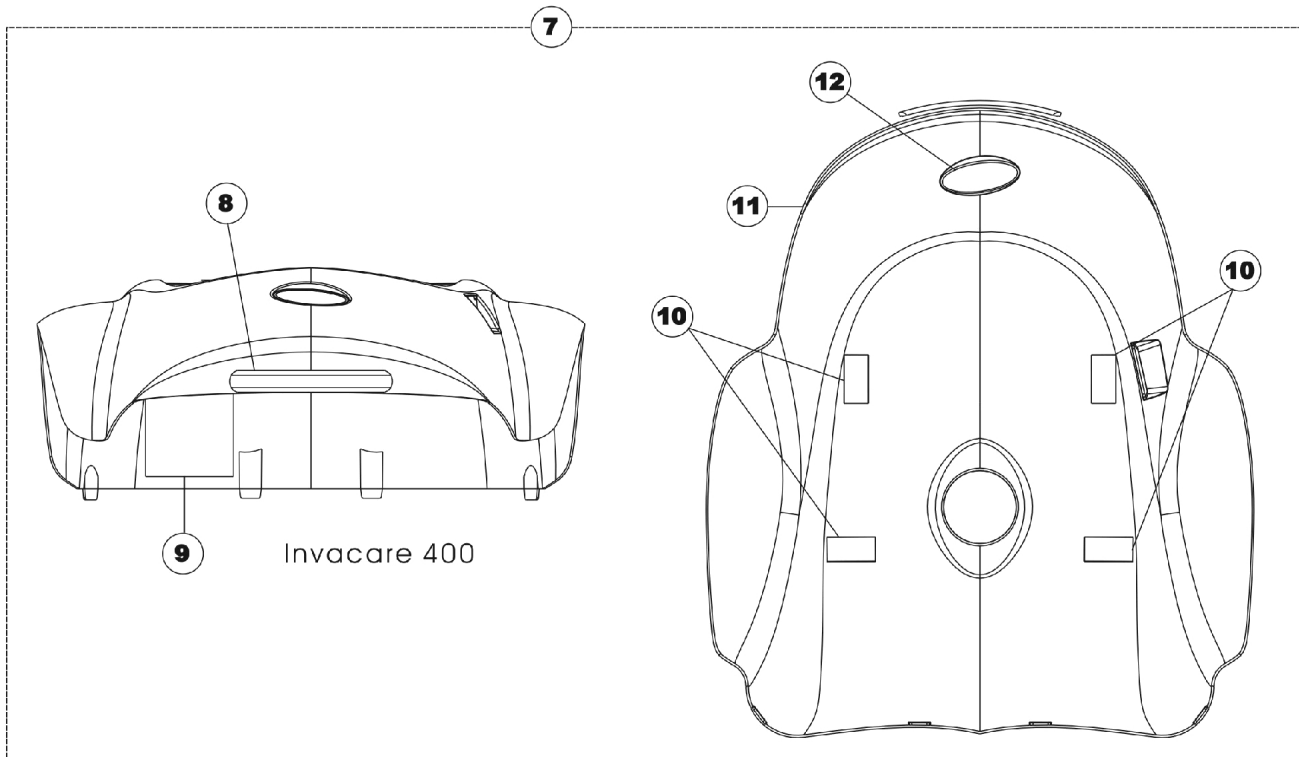

Rear Shroud

Rear Shroud

Item Number	Note	Part Number	Description	Quantity Per	
				Package	Assembly
1	A	1120439-NLA	NLA - Kit, Rear Shroud with Decals - Candy Red Pearl (Invacare 300 Scooter)	1	1
2			NLA - Fastener, Loop with Adhesive Back (1" W X 1" L)	1	3
3			NLA - Shroud, Rear, Candy Red Pearl (Invacare 300 Scooter)	1	1
4			NLA - Decal, Invacare Medallion - Large	1	1
5			NLA - Molding, Rear Shroud	1	1
6			NLA - Decal, Wire Diagram - Dual 12 AH Batteries	1	1
			Decal, Drive/Push	1	1
			NLA - Decal, Logo - Invacare 300 Scooter	1	1
1	A	1120456-NLA	NLA - Kit, Rear Shroud with Decals - Deep Blue Pearl (Invacare 300 Scooter)	1	1
2			NLA - Decal, Invacare Medallion - Large	1	1
3			Decal, Drive/Push	1	1
4			NLA - Decal, Wire Diagram - Dual 12 AH Batteries	1	1
5			NLA - Shroud, Rear, Deep Blue Pearl (Invacare 300 Scooter)	1	1
6			NLA - Molding, Rear Shroud	1	1
			NLA - Fastener, Loop with Adhesive Back (1" W X 1" L)	1	3
			NLA - Decal, Logo - Invacare 300 Scooter	1	1
7	B	1125352-NLA	NLA - Kit, Rear Shroud with Decals - Candy Red Pearl (Invacare 400 Scooter)	1	1
8			NLA - Fastener, Loop with Adhesive Back (1" W x 2" L)	1	4
9			NLA - Decal, Invacare Medallion - Large	1	1
10			Decal, Drive/Push	1	1
11			NLA - Molding, Rear Shroud	1	1
12			NLA - Decal, Logo - Invacare 400 Scooter	1	1
			NLA - Shroud, Rear - Candy Red Pearl (Invacare 400 Scooter)	1	1
			NLA - Decal, Wire Diagram - Dual U1 Batteries	1	1
7	B	1125353-NLA	NLA - Kit, Rear Shroud with Decals - Deep Blue Pearl (Invacare 400 Scooter)	1	1
8			NLA - Molding, Rear Shroud	1	1
9			NLA - Decal, Wire Diagram - Dual U1 Batteries	1	1
10			NLA - Fastener, Loop with Adhesive Back (1" W x 2" L)	1	4
11			NLA - Shroud, Rear - Deep Blue Pearl (Invacare 400 Scooter)	1	1
12			NLA - Decal, Invacare Medallion - Large	1	1
			NLA - Decal, Logo - Invacare 400 Scooter	1	1
			Decal, Drive/Push	1	1