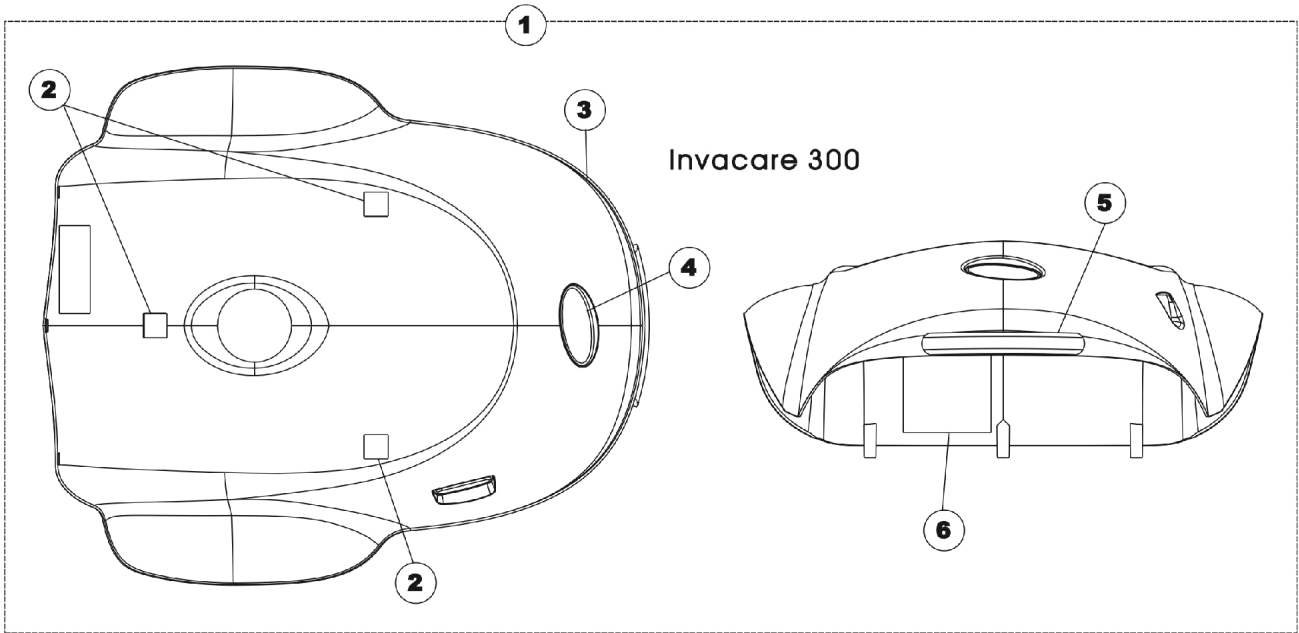

Rear Shroud

Rear Shroud

Item Number	Note	Part Number	Description	Quantity Per	
				Package	Assembly
1	A	1120439-NLA	NLA - Kit, Rear Shroud with Decals - Candy Red Pearl (Invacare 300 Scooter)	1	1
2			NLA - Fastener, Loop with Adhesive Back (1" W X 1" L)	1	3
3			NLA - Shroud, Rear, Candy Red Pearl (Invacare 300 Scooter)	1	1
4			NLA - Decal, Invacare Medallion - Large	1	1
5			NLA - Molding, Rear Shroud	1	1
6			NLA - Decal, Wire Diagram - Dual 12 AH Batteries	1	1
			Decal, Drive/Push	1	1
			NLA - Decal, Logo - Invacare 300 Scooter	1	1
1	A	1120456-NLA	NLA - Kit, Rear Shroud with Decals - Deep Blue Pearl (Invacare 300 Scooter)	1	1
2			NLA - Decal, Invacare Medallion - Large	1	1
3			Decal, Drive/Push	1	1
4			NLA - Decal, Wire Diagram - Dual 12 AH Batteries	1	1
5			NLA - Shroud, Rear, Deep Blue Pearl (Invacare 300 Scooter)	1	1
6			NLA - Molding, Rear Shroud	1	1
			NLA - Fastener, Loop with Adhesive Back (1" W X 1" L)	1	3
			NLA - Decal, Logo - Invacare 300 Scooter	1	1
7	B	1125352-NLA	NLA - Kit, Rear Shroud with Decals - Candy Red Pearl (Invacare 400 Scooter)	1	1
8			NLA - Fastener, Loop with Adhesive Back (1" W x 2" L)	1	4
9			NLA - Decal, Invacare Medallion - Large	1	1
10			Decal, Drive/Push	1	1
11			NLA - Molding, Rear Shroud	1	1
12			NLA - Decal, Logo - Invacare 400 Scooter	1	1
			NLA - Shroud, Rear - Candy Red Pearl (Invacare 400 Scooter)	1	1
			NLA - Decal, Wire Diagram - Dual U1 Batteries	1	1
7	B	1125353-NLA	NLA - Kit, Rear Shroud with Decals - Deep Blue Pearl (Invacare 400 Scooter)	1	1
8			NLA - Molding, Rear Shroud	1	1
9			NLA - Decal, Wire Diagram - Dual U1 Batteries	1	1
10			NLA - Fastener, Loop with Adhesive Back (1" W x 2" L)	1	4
11			NLA - Shroud, Rear - Deep Blue Pearl (Invacare 400 Scooter)	1	1
12			NLA - Decal, Invacare Medallion - Large	1	1
			NLA - Decal, Logo - Invacare 400 Scooter	1	1
			Decal, Drive/Push	1	1