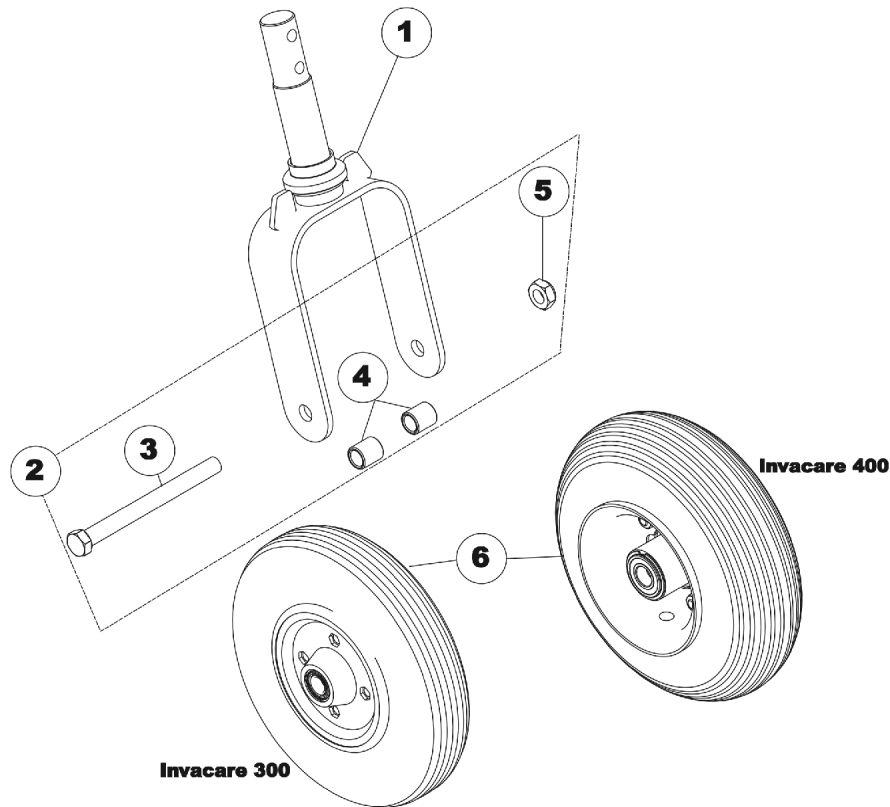

Front Casters and Forks

Item Number	Note	Part Number	Description	Quantity Per	
				Package	Assembly
1		1114572-NLA	NLA - Fork and Stem Assembly	1	1
	B,C	1006049	Bearing (7/16")	1	2
	B,C	1020592	Spacer, Bearing (7/16 x 5/8 x 1-3/4")	1	1
2	A,D,E	1118250-NLA	NLA - Kit, Front Wheel Mounting Hardware	1	2
3			NLA - Spacer (7/16 x 5/8 x 11/16")	1	2
4			Locknut (7/16-20)	1	1
5			Bolt, Hex Head Cap (7/16-20 x 4-3/4")	1	1
6	D	1070811	Wheel Assembly, Semi-Pneumatic, Urethane, Light Grey (8" x 1-3/4")	1	1
6	E	1101108	Wheel Assembly w/ Bearings, Semi-Pneumatic (8" x 2-1/4")	1	1

NOTE: A - Includes: Items 2-5.
 B - Not Shown.
 C - These items are included with the caster (part number 1070811 & 1101108).
 D - Used for Zoom 300.
 E - Used for Zoom 400.