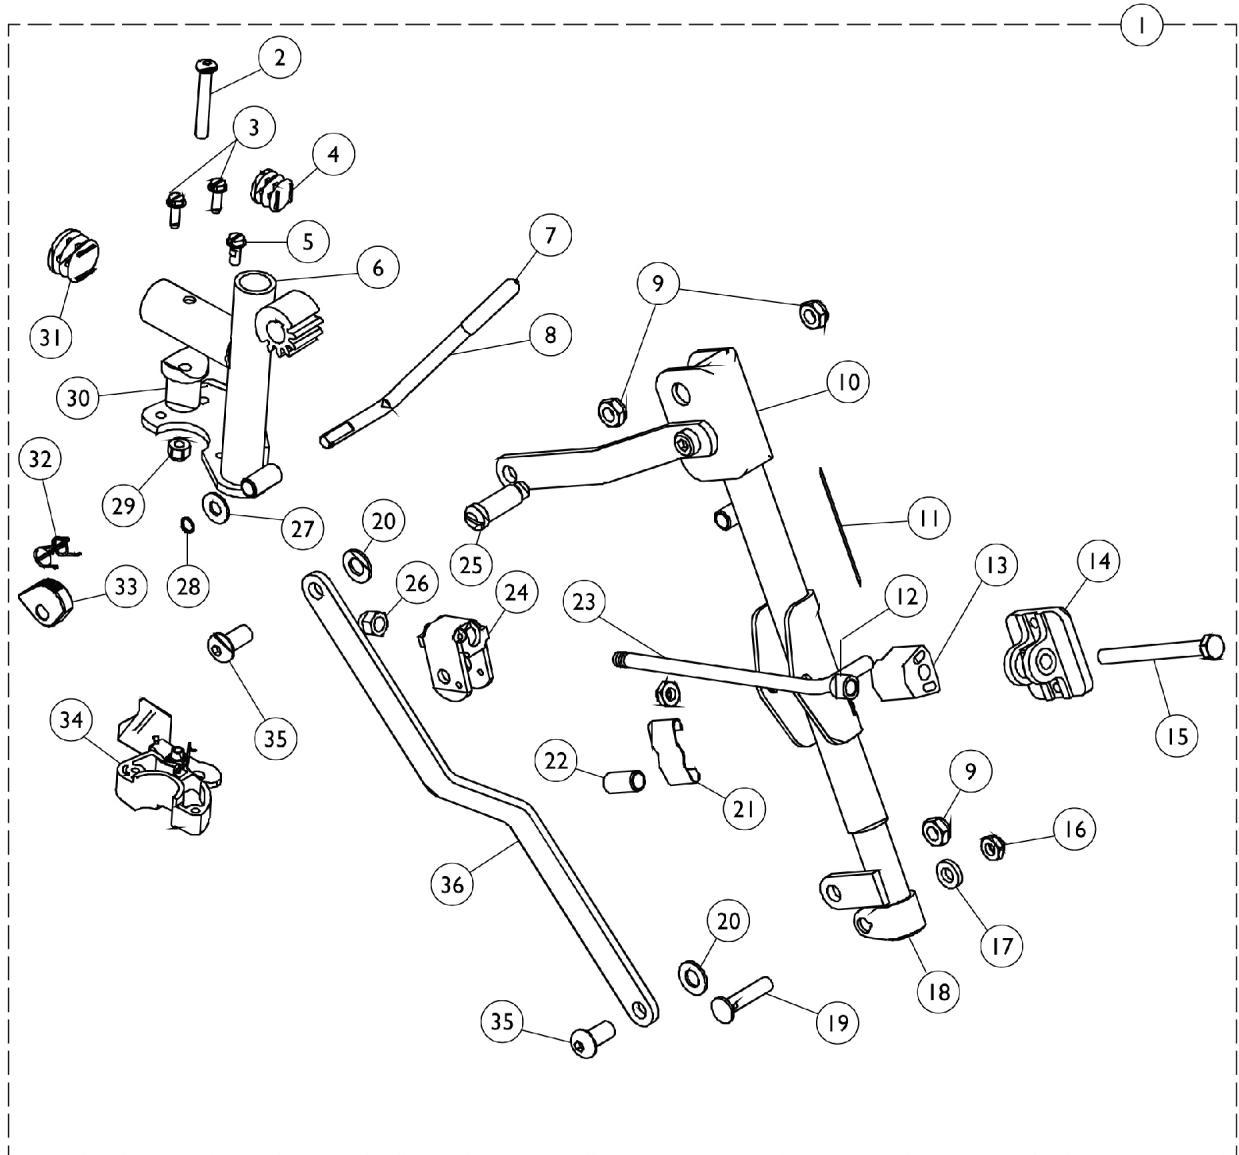

Articulating Legrest Support - ATL4A (Center Pivot)

Legrest Support does not include Legrest Pad. Available only on Rear Wheel Drive chairs

Articulating Legrest Support - ATL4A (Center Pivot)

Legrest Support does not include Legrest Pad. Available only on Rear Wheel Drive chairs

Item Number	Note	Part Number	Description	Quantity Per	
				Package	Assembly
1		1082540	Articulating Legrest Support Assembly, Sector, Chrome - Right	1	1
1		1082541	Articulating Legrest Support Assembly, Sector, Chrome - Left	1	1
2		7930301-NLA	NLA - Package, Button Head Cap Screw (1/4-20 x 1-3/4")	25	1
3		1025451	Screw, Slotted Hex Washer Head (#10-32 x 5/8")	1	2
4		1027097	Plug Button, Black (3/4")	1	1
5		7930314	Package, Screw, Slotted Hex Washer Head (#10-32 x 1/2")	25	1
6		1082538-NLA	NLA - Tube, Legrest Support, Articulating, Sector, Chrome - Right	1	1
6		1082539-NLA	NLA - Tube, Legrest Support, Articulating, Sector, Chrome - Left	1	1
7		1040060	Tip, Plastic, Black	1	1
8		1037126	Handle, Release	1	1
9		40363X000	Hex Nut (3/8"-16)	1	3
10		1022877-NLA	NLA - Tube, Support and Drive Link, Chrome - Right	1	1
10		1022878-NLA	NLA - Tube, Support and Drive Link, Chrome - Left	1	1
11		1024911-NLA	NLA - Decal, Smartleg	1	1
12		47330X003	Spacer (5/16 x 1/2 x 3/8")	1	1
13		1025133	Spacer, Legrest Pad, Black	1	1
14		04526X019	Plate, Legrest Pad	1	1
15		1014807	Screw, Hex Head (5/16-24 x 3-1/4")	1	1
16		7930363-NLA	NLA - Package, Locknut (5/16"-24)	25	2
17		1027377	Washer (#20)	1	1
18		1022848	Tube, Slide, Articulating, Chrome - Right	1	1
18		1022849	Tube, Slide, Articulating, Chrome - Left	1	1
19		11232X009	Bolt, Lug (5/16-24 x 1-3/8")	1	1
20		1049527	Washer, Nylon (3/8 x 3/4 x 1/16")	1	2
21		48823X008	Spring, Leaf	1	1
22		47328X003	Bushing, Pivot (5/16 x 7/16 x 7/8")	1	1
23		42326X004	Bar, Ratchet - Right/Left	1	1
24		04528X002	Bracket, Release, Black	1	1
25		1022854-NLA	NLA - Screw, Shoulder Slotted Head (1/2 x 1-1/8", 3/8-16)	1	1
26		7930336-NLA	NLA - Nut, Acorn (5/16-24)	25	1
27		7930310-NLA	NLA - Washer, Nylon (5/16 x 11/16 x 1/16")	25	1
28		1037485	Spring, Release	1	1
29		7930333	Locknut (1/4-20)	25	1
30		1017148	Pivot, Footrest	1	1
31		1029501	Plug Button, Black (1")	1	1
32		1037485	Spring, Release	1	1
33		1037125	Cam, Legrest	1	1
34		1025454	Housing, Latch - Right	1	1
34		1025455	Housing, Latch - Left	1	1