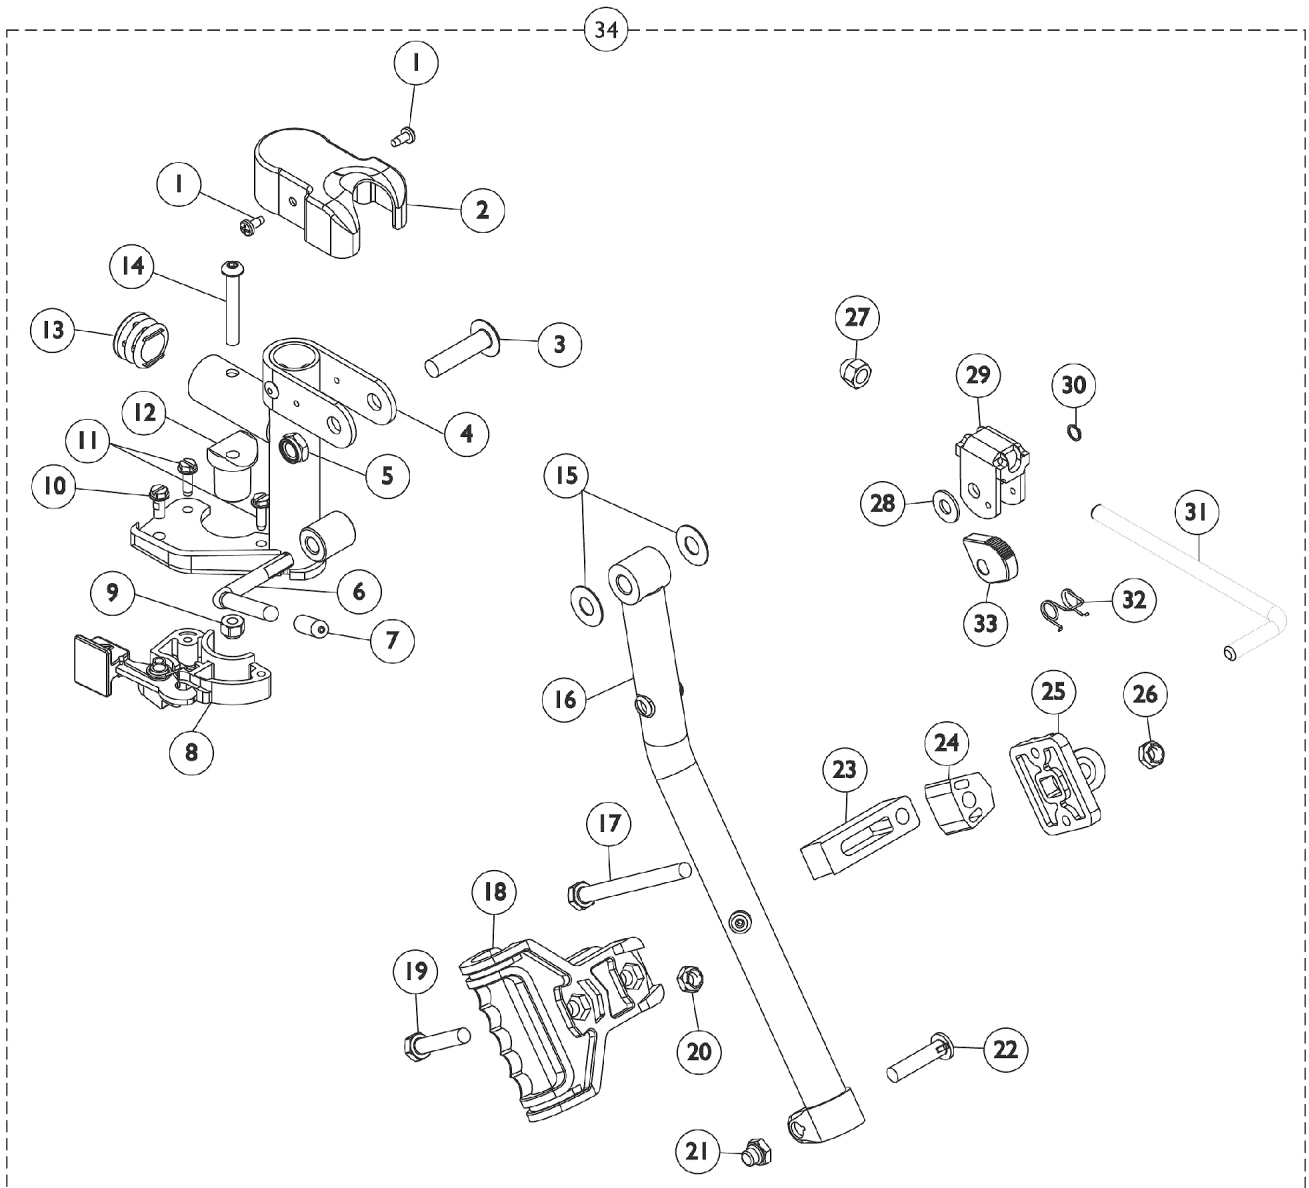

Legrest Support Assembly - AT5044

Ratchet Style (Before 9/21/05)

Specify frame finish when ordering. Legrest Support does not include Legrest Pad. Available only on Rear Wheel Drive chairs

Legrest Support Assembly - AT5044

Ratchet Style (Before 9/21/05)

Specify frame finish when ordering. Legrest Support does not include Legrest Pad. Available only on Rear Wheel Drive chairs

Item Number	Note	Part Number	Description	Quantity Per	
				Package	Assembly
1		1025729	Screw, Phillips Pan Head Tap (#8-32 x 3/8")	1	2
2		1017187	Cover, Top	1	1
3		11919X000-NLA	NLA - Screw, Slotted Truss Head (3/8-16 x 1-1/2")	1	1
4		8881045289	Bracket, Legrest Support, Color - Right	1	1
4		8881045290	Bracket, Legrest Support, Color - Left	1	1
5		40363X000	Hex Nut (3/8"-16)	1	1
6		1037126	Handle, Release	1	1
7		1040060	Tip, Plastic, Black	1	1
8		1025454	Housing, Latch - Right	1	1
8		1025455	Housing, Latch - Left	1	1
9		1025736	Locknut (1/4-20)	1	1
10		1017423	Screw, Slotted Hex Washer Head w/ Patch (#10-32 x 1/2")	1	1
11		1025451	Screw, Slotted Hex Washer Head (#10-32 x 5/8")	1	2
12		1017148	Pivot, Footrest	1	1
13		1029501	Plug Button, Black (1")	1	1
14		1001762	Screw, Socket Button Head (1/4-20 x 1-3/4")	1	1
15		1058636-NLA	NLA - Washer, Nylon (25/64 x 7/8 x 1/32")	1	2
16		8881048851	Tube, Elevating Adjustable Support, Color - Right	1	1
16		8881048852	Tube, Elevating Adjustable Support, Color - Left	1	1
17		1037110	Screw, Hex Head (5/16-24 x 3-1/2")	1	1
18		1032266	Bracket, Legrest Pad Mounting, Black	1	1
19		1028514	Screw, Hex Head (5/16-24 x 1-1/2")	1	1
20		1025730	Locknut (5/16-24)	1	1
21		1107321	Nut, Low Cap (5/16"-24)	1	1
22		1026030	Bolt, Lug (5/16-24 x 1-3/8")	1	1
23		1032267	Spacer, Legrest Pad Mounting, Black	1	1
24		1025133	Spacer, Legrest Pad, Black	1	1
25		04526X019	Plate, Legrest Pad	1	1
26		1025730	Locknut (5/16-24)	1	1
27		10261X000	Nut, Acorn (5/16-24)	1	1
28		1013519	Washer, Nylon (5/16 x 11/16 x 1/16")	1	1
29		04528X002	Bracket, Release, Black	1	1
30		1040831	Ring, Snap	1	1
31		42326X001	Bar, Ratchet	1	1
32		1037485	Spring, Release	1	1
33		1037125	Cam, Legrest	1	1
34	A	8881045291	Legrest Support Assembly, Sector, Color - Right	1	1
34	A	8881045292	Legrest Support Assembly, Sector, Color - Left	1	1

NOTE: A - Includes Items 1-33