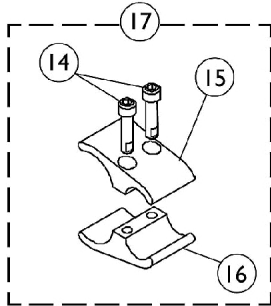

Wheel Lock - 12" Wheels

Compass Limited chairs (Pull to Lock)

Wheel Lock - 12" Wheels

Compass Limited chairs (Pull to Lock)

Item Number	Note	Part Number	Description	Quantity Per	
				Package	Assembly
1		1006490	Tip, Plastic, Black	1	1
2		1055304	Screw, Socket Button Head (1/4-28 x 5/8")	1	2
3		1059284-NLA	NLA - Screw, Socket Button Head (1/4-28 x 1-1/4")	1	1
4		1059345-NLA	NLA - Handle, Wheel Lock, Black - Right	1	1
4		1059346-NLA	NLA - Handle, Wheel Lock, Black - Left	1	8
5		1026103	Washer, Nylon (1/4 x 1/2 x 1/32")	1	4
6		1025765	Locknut (1/4-28)	1	1
7		1055306-NLA	NLA - Screw, Button Head Cap (1/4-28 x 7/8")	1	1
8		1020363-NLA	NLA - Spacer (1/4 x 1/2 x 1/2")	1	1
9		1080551-NLA	NLA - Strap, Wheel Lock	1	1
10		1028411-NLA	NLA - Spacer (1/4 x 1/2 x 5/32")	1	1
11		1021405-NLA	NLA - Shoe, Wheel Lock	1	1
12		1018727-NLA	NLA - Link, Stop, Black	1	1
13	A	1083090	Wheel Lock Assembly - Right	1	1
13	A	1083091	Wheel Lock Assembly - Left	1	1
14		1027268	Screw, Allen Head (1/4-20 x 1")	1	2
15		1043711	Clamp, Half, Non-Threaded	1	1
16		1043712	Clamp, Half, Threaded	1	1
17	B	1068210-NLA	Kit, Wheel Lock Attaching Hardware (1" Tubing)	1	2
14			Screw, Allen Head (1/4-20 x 1")	1	2
15			Clamp, Half, Non-Threaded	1	1
16			Clamp, Half, Threaded	1	1
18		1008438	Screw, Set Socket Cup Point (#8-32 x 3/16")	1	2
19	C	1067279	Kit, Wheel Lock Shoe Spacer	1	1
			Spacer, Wheel Lock Shoe (2-7/16")	1	1
			Screw, Set Socket Cup Point (#8-32 x 3/16")	1	2

NOTE: A - Includes items 1 thru 12.
B - Includes items 14 thru 16.
C - Includes Spacer and Set Screws (item 18)