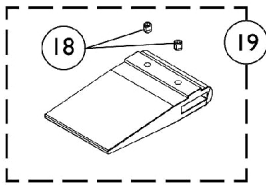

Wheel Lock - 12" Wheels

Compass Limited chairs (Pull to Lock)

Wheel Lock - 12" Wheels

Compass Limited chairs (Pull to Lock)

Item Number	Note	Part Number	Description	Quantity Per	
				Package	Assembly
1		1006490	Tip, Plastic, Black	1	1
2		1055304	Screw, Socket Button Head (1/4-28 x 5/8")	1	2
3		1059284-NLA	NLA - Screw, Socket Button Head (1/4-28 x 1-1/4")	1	1
4		1059345-NLA	NLA - Handle, Wheel Lock, Black - Right	1	1
4		1059346-NLA	NLA - Handle, Wheel Lock, Black - Left	1	8
5		1026103	Washer, Nylon (1/4 x 1/2 x 1/32")	1	4
6		1025765	Locknut (1/4-28)	1	1
7		1055306-NLA	NLA - Screw, Button Head Cap (1/4-28 x 7/8")	1	1
8		1020363-NLA	NLA - Spacer (1/4 x 1/2 x 1/2")	1	1
9		1080551-NLA	NLA - Strap, Wheel Lock	1	1
10		1028411-NLA	NLA - Spacer (1/4 x 1/2 x 5/32")	1	1
11		1021405-NLA	NLA - Shoe, Wheel Lock	1	1
12		1018727-NLA	NLA - Link, Stop, Black	1	1
13	A	1083090	Wheel Lock Assembly - Right	1	1
13	A	1083091	Wheel Lock Assembly - Left	1	1
14		1027268	Screw, Allen Head (1/4-20 x 1")	1	2
15		1043711	Clamp, Half, Non-Threaded	1	1
16		1043712	Clamp, Half, Threaded	1	1
17	B	1068210-NLA	Kit, Wheel Lock Attaching Hardware (1" Tubing)	1	2
14			Screw, Allen Head (1/4-20 x 1")	1	2
15			Clamp, Half, Non-Threaded	1	1
16			Clamp, Half, Threaded	1	1
18		1008438	Screw, Set Socket Cup Point (#8-32 x 3/16")	1	2
19	C	1067279	Kit, Wheel Lock Shoe Spacer	1	1
			Spacer, Wheel Lock Shoe (2-7/16")	1	1
			Screw, Set Socket Cup Point (#8-32 x 3/16")	1	2