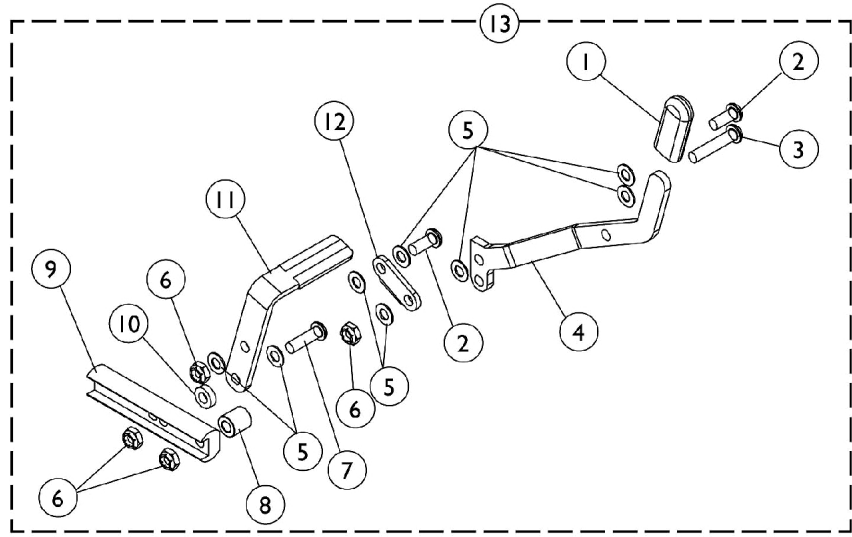

Wheel Lock - 12" Wheels

Compass Limited chairs (Pull to Lock)

Wheel Lock - 12" Wheels

Compass Limited chairs (Pull to Lock)

Item Number	Note	Part Number	Description	Quantity Per	
				Package	Assembly
1		1006490	Tip, Plastic, Black	1	1
2		1055304	Screw, Socket Button Head (1/4-28 x 5/8")	1	2
3		1059284-NLA	NLA - Screw, Socket Button Head (1/4-28 x 1-1/4")	1	1
4		1059345-NLA	NLA - Handle, Wheel Lock, Black - Right	1	1
4		1059346-NLA	NLA - Handle, Wheel Lock, Black - Left	1	8
5		1026103	Washer, Nylon (1/4 x 1/2 x 1/32")	1	4
6		1025765	Locknut (1/4-28)	1	1
7		1055306-NLA	NLA - Screw, Button Head Cap (1/4-28 x 7/8")	1	1
8		1020363-NLA	NLA - Spacer (1/4 x 1/2 x 1/2")	1	1
9		1080551-NLA	NLA - Strap, Wheel Lock	1	1
10		1028411-NLA	NLA - Spacer (1/4 x 1/2 x 5/32")	1	1
11		1021405-NLA	NLA - Shoe, Wheel Lock	1	1
12		1018727-NLA	NLA - Link, Stop, Black	1	1
13	A	1083090	Wheel Lock Assembly - Right	1	1
13	A	1083091	Wheel Lock Assembly - Left	1	1
14		1027268	Screw, Allen Head (1/4-20 x 1")	1	2
15		1043711	Clamp, Half, Non-Threaded	1	1
16		1043712	Clamp, Half, Threaded	1	1
17	B	1068210-NLA	Kit, Wheel Lock Attaching Hardware (1" Tubing)	1	2
14			Screw, Allen Head (1/4-20 x 1")	1	2
15			Clamp, Half, Non-Threaded	1	1
16			Clamp, Half, Threaded	1	1
18		1008438	Screw, Set Socket Cup Point (#8-32 x 3/16")	1	2
19	C	1067279	Kit, Wheel Lock Shoe Spacer	1	1
			Spacer, Wheel Lock Shoe (2-7/16")	1	1
			Screw, Set Socket Cup Point (#8-32 x 3/16")	1	2

NOTE: A - Includes items 1 thru 12.
B - Includes items 14 thru 16.
C - Includes Spacer and Set Screws (item 18)