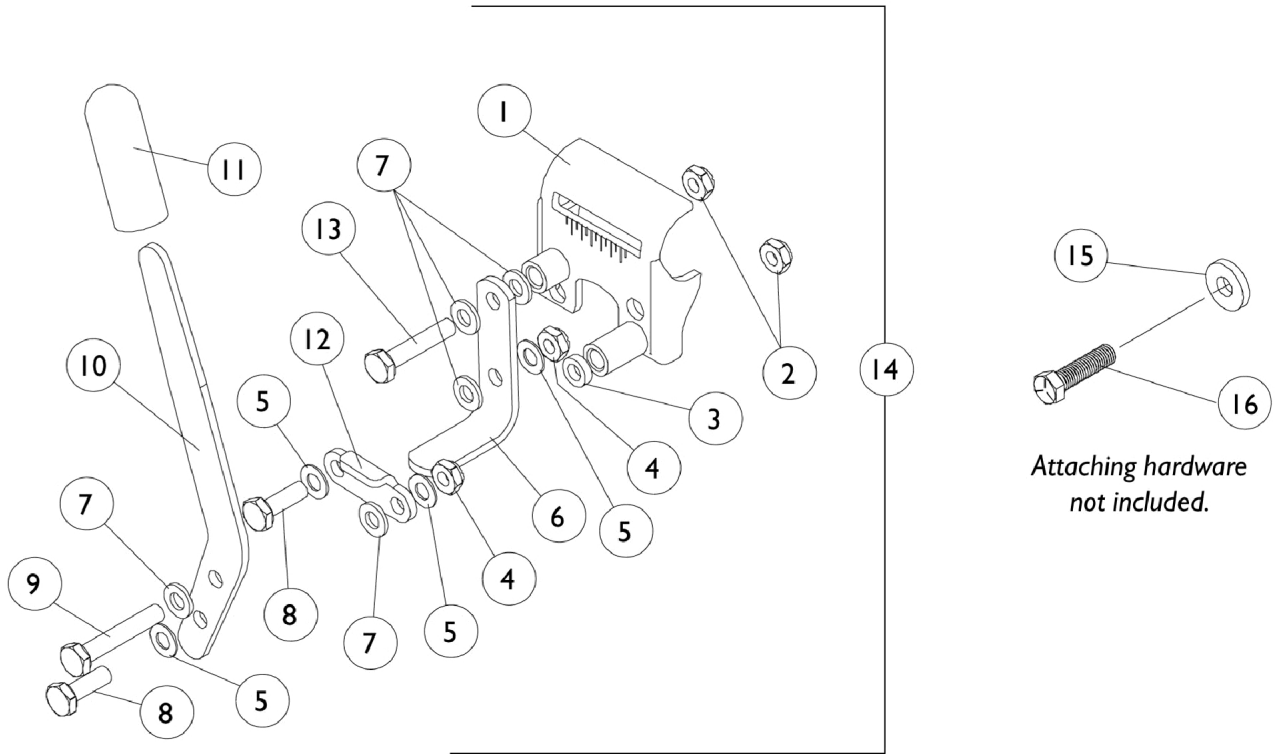

# Wheel Locks and Hardware

## Wheel Locks and Hardware

Item Number	Note	Part Number	Description	Quantity Per	
				Package	Assembly
1		1031837-NLA	NLA - Bracket, Mounting, Black - Right	1	1
1		1031838-NLA	NLA - Bracket, Mounting, Black - Left	1	1
2		7930323-NLA	NLA - Package, Locknut (1/4-20)	25	2
3		1026105-NLA	NLA - Spacer, Nylon (1/4 x 7/16 x 1/8")	1	1
4		7930334-NLA	NLA - Locknut (1/4-28)	25	2
5		1026103	Washer, Nylon (1/4 x 1/2 x 1/32")	1	4
6		1031833-NLA	NLA - Shoe, Wheel Lock	1	1
7		1026033	Washer, Nylon (1/4 x 1/2 x 1/16")	1	5
8		1028687	Screw, Hex Head (1/4-28 x 3/4")	1	2
9		1030949	Screw, Hex Head (1/4-20 x 1-1/2")	1	1
10		1061504-NLA	NLA - Handle, Wheel Lock, Black	1	1
11		47376X024	Tip, Rubber Wheel Lock Handle, Black	1	1
12		1018733-NLA	NLA - Link, Stop, Black	1	1
13		1021406	Screw, Hex Head (1/4-20 x 1-1/4")	1	1
14		1061612-NLA	NLA - Wheel Lock Assembly - Right	1	1
14		1061613-NLA	NLA - Wheel Lock Assembly - Left	1	1
15		1018739	Washer (1/4 x 5/8 x 3/32")	1	1
16		7930326-NLA	NLA - Package, Screw, Hex Head (1/4-20 x 3/4")	25	1