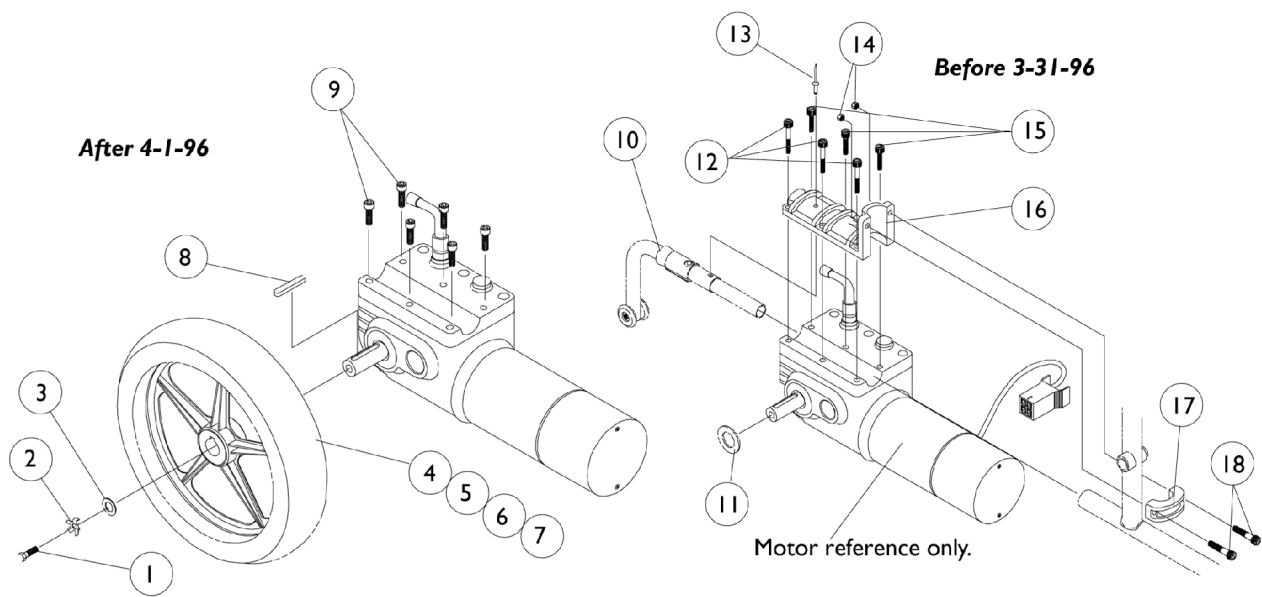

# Rear Wheels & Motor Hardware

**NOTE:** Items 11 thru 18 only used on chairs before 3-31-96

## Rear Wheels & Motor Hardware

Item Number	Note	Part Number	Description	Quantity Per	
				Package	Assembly
1		7930322-NLA	NLA - Package, Screw, Hex Head (M8 x 1.25 x 20mm)	25	1
2		1064179	Kit, Locking Tab Washer w/ Instruction Sheet (Pair)	2	1
3		1079247	Washer, Flat (21/64 x 53/64 x 7/64")	1	1
4		1064178-NLA	NLA - Drive Wheel Assembly, 5 Spoke, Pneumatic (12-1/2 x 2-1/4") Includes: Locking Tab Washer with Instruction Sheet	1	1
4		1064177	Drive Wheel Assembly, 5 Spoke w/ Foam Fill Insert (12-1/2 x 2-1/4") Includes: Locking Tab Washer with Instruction Sheet	1	1
5		1011524	Tire, Pneumatic, Grey (12-1/2" x 2-1/4")	1	1
6		1011525	Tube, Inner, Black (12-1/2 x 2-1/4")	1	1
6	A	1073936-NLA	NLA - Insert, Flat Free	1	1
7		1064176-NLA	NLA - Rim with Locking Tab	1	1
8		1023264	Key (6mm x 6mm x 40mm)	1	1
9		1057824-NLA	NLA - Screw, Socket Head (M6 x 16)	1	6
10	B	1034131-NLA	NLA - Anti-Tipper	1	1
10	C	1061684-NLA	NLA - Anti-Tipper	1	1
11		1023261-NLA	NLA - Washer, Steel {11/16 x 1-3/16 x 1/8")	1	1
12	D	1023257-NLA	NLA - Screw, Socket Head (M6 x 25MM)	1	3
13		1007094-NLA	NLA - Rivet, Pop (3/16") (UI Battery Boxes Only)	1	1
14		7930307-NLA	NLA - Locknut (1/4-20")	25	1
15		1023258-NLA	NLA - Screw, Socket Head Cap (M6 x 1 x 40mm)	1	3
16		1035012-NLA	NLA - Half Clamp, Motor	1	1
17		1035013-NLA	NLA - Half Clamp, Tube	1	1
18		7930304-NLA	NLA - Screw, Socket Head (1/4-20 x 1-1/4")	25	1