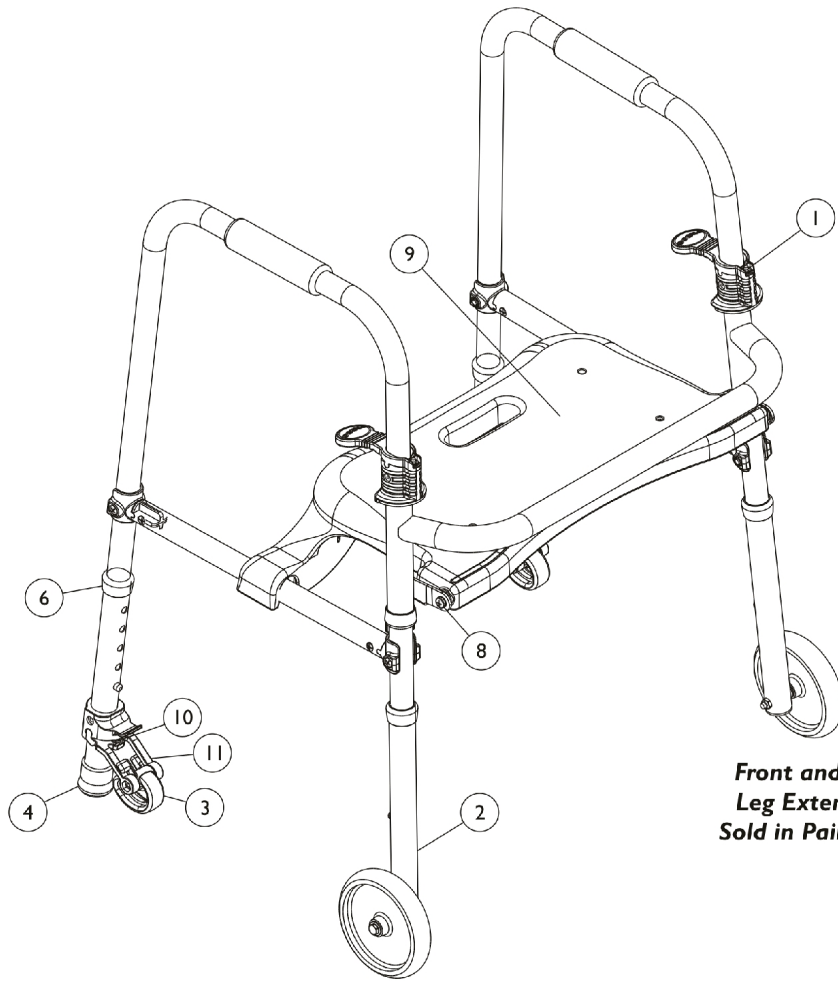

Walker (WalkLite)

Model 6300-5F, 6300-ATA and 6300-JRA

**Front and Rear
Leg Extensions
Sold in Pairs Only**

**Leg Extension
Shown for
Reference Only**

Walker (WalkLite)

Model 6300-5F, 6300-ATA and 6300-JRA

Item Number	Note	Part Number	Description	Quantity Per	
				Package	Assembly
	A	1107793-NLA	NLA - Backrest, Nylon Upholstery	1	1
1	D	1043538-NLA	NLA - Nut, Push	1	4
1		1130784-NLA	NLA - Kit, Push Nut	10	4
2	B,H	1124254	Kit, Extension Front Leg Assembly	2	1
3		1053179	Glide	1	2
4		1040656	Tip, Rubber, Dark Grey (1-1/8")	1	2
5	C,E	1124255-NLA	NLA - Kit, Legs with Tips and Hardware (Pair)	2	1
5	C,F	1149805-NLA	NLA - Kit, Legs with Tips and Hardware (Pair)	2	1
6		1063124	Anti-Rattle, Grey (1-1/8")	1	4
7		1094945	Button, Snap	1	4
	G	1109367-NLA	NLA - Seat Hardware	1	1
8	G	1021421-NLA	NLA - Screw, Phillips Pan Head (1/4-20 x 2-1/4")	1	2
8	G	1025195	Locknut (1/4-20)	1	2
8	G	1025728	Washer (1/4 x 1/2 x 1/32")	1	2
8	G	1108477-NLA	NLA - Washer, Nylon (1/4 x 3/4 x 5/8")	1	2
9		1107737-NLA	NLA - Seat	1	1
10		1044944	Spring, Compression (31/64 x 1 x 3/64")	1	2
11		1044943	Fork	1	2

NOTE: A - Not Shown.
 B - Includes Leg Extension Tube, Locknut, Bushing, Washers, Wheel and Screw.
 C - Kit includes (2) Leg Extensions, (2) Anti-Rattles, (2) Glides, and (2) Tips.
 D - Individual item no longer available, refer to Kit Part #1130784.
 E - For use with 6300-5F and 6300-JRA.
 F - For use with 6300-ATA.
 G - Kit no longer available. Order each of item #8 in order to receive a complete kit.
 H - For use with 6300-5F, 6300-JRA and 6300-ATA.