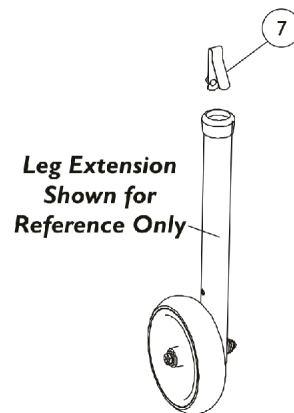

Walker (WalkLite)

Model 6300-5F, 6300-ATA and 6300-JRA

**Front and Rear
Leg Extensions
Sold in Pairs Only**

**Leg Extension
Shown for
Reference Only**

Walker (WalkLite)

Model 6300-5F, 6300-ATA and 6300-JRA

Item Number	Note	Part Number	Description	Quantity Per	
				Package	Assembly
	A	1107793-NLA	NLA - Backrest, Nylon Upholstery	1	1
1	D	1043538-NLA	NLA - Nut, Push	1	4
1		1130784-NLA	NLA - Kit, Push Nut	10	4
2	B,H	1124254	Kit, Extension Front Leg Assembly	2	1
3		1053179	Glide	1	2
4		1040656	Tip, Rubber, Dark Grey (1-1/8")	1	2
5	C,E	1124255-NLA	NLA - Kit, Legs with Tips and Hardware (Pair)	2	1
5	C,F	1149805-NLA	NLA - Kit, Legs with Tips and Hardware (Pair)	2	1
6		1063124	Anti-Rattle, Grey (1-1/8")	1	4
7		1094945	Button, Snap	1	4
	G	1109367-NLA	NLA - Seat Hardware	1	1
8	G	1021421-NLA	NLA - Screw, Phillips Pan Head (1/4-20 x 2-1/4")	1	2
8	G	1025195	Locknut (1/4-20)	1	2
8	G	1025728	Washer (1/4 x 1/2 x 1/32")	1	2
8	G	1108477-NLA	NLA - Washer, Nylon (1/4 x 3/4 x 5/8")	1	2
9		1107737-NLA	NLA - Seat	1	1
10		1044944	Spring, Compression (31/64 x 1 x 3/64")	1	2
11		1044943	Fork	1	2