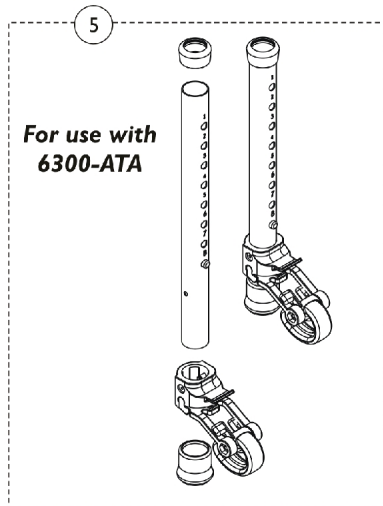

Walker (WalkLite)

Model 6300-5F, 6300-ATA and 6300-JRA

**Front and Rear
Leg Extensions
Sold in Pairs Only**

**Leg Extension
Shown for
Reference Only**

Walker (WalkLite)

Model 6300-5F, 6300-ATA and 6300-JRA

Item Number	Note	Part Number	Description	Quantity Per	
				Package	Assembly
	A	1107793-NLA	NLA - Backrest, Nylon Upholstery	1	1
1	D	1043538-NLA	NLA - Nut, Push	1	4
1		1130784-NLA	NLA - Kit, Push Nut	10	4
2	B,H	1124254	Kit, Extension Front Leg Assembly	2	1
3		1053179	Glide	1	2
4		1040656	Tip, Rubber, Dark Grey (1-1/8")	1	2
5	C,E	1124255-NLA	NLA - Kit, Legs with Tips and Hardware (Pair)	2	1
5	C,F	1149805-NLA	NLA - Kit, Legs with Tips and Hardware (Pair)	2	1
6		1063124	Anti-Rattle, Grey (1-1/8")	1	4
7		1094945	Button, Snap	1	4
	G	1109367-NLA	NLA - Seat Hardware	1	1
8	G	1021421-NLA	NLA - Screw, Phillips Pan Head (1/4-20 x 2-1/4")	1	2
8	G	1025195	Locknut (1/4-20)	1	2
8	G	1025728	Washer (1/4 x 1/2 x 1/32")	1	2
8	G	1108477-NLA	NLA - Washer, Nylon (1/4 x 3/4 x 5/8")	1	2
9		1107737-NLA	NLA - Seat	1	1
10		1044944	Spring, Compression (31/64 x 1 x 3/64")	1	2
11		1044943	Fork	1	2

NOTE: A - Not Shown.
 B - Includes Leg Extension Tube, Locknut, Bushing, Washers, Wheel and Screw.
 C - Kit includes (2) Leg Extensions, (2) Anti-Rattles, (2) Glides, and (2) Tips.
 D - Individual item no longer available, refer to Kit Part #1130784.
 E - For use with 6300-5F and 6300-JRA.
 F - For use with 6300-ATA.
 G - Kit no longer available. Order each of item #8 in order to receive a complete kit.
 H - For use with 6300-5F, 6300-JRA and 6300-ATA.