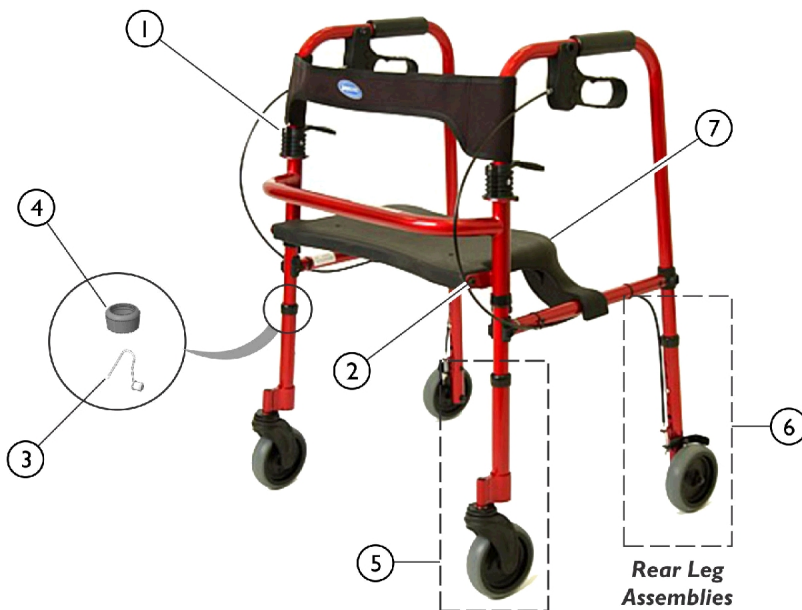

Rollite Rollator

Model 65100, 65100R, 65100-JR, 65100R-JR, 68100 and 68100-TA

68100-TA (Midnight Blue) Shown

Rear Leg
Assemblies
Include
Brakes

65100R (Red) Shown

Rear Leg
Assemblies
Include
Brakes

Rollite Rollator

Rollite Rollator

Model 65100, 65100R, 65100-JR, 65100R-JR, 68100 and 68100-TA

NOTE: A - Not available on Models 65100-JR, 65100R-JR and 68100.
B - Kit no longer available. Order each of item #2 in order to receive a complete kit.
C - Includes Front Caster and Leg Extension Tube.
D - Includes Hand Brake, Brake Cable, Brake Shoe, Leg Extension Tube and Hardware.
E - Not Shown.
F - For Swivel Wheel Attachment, see category titled, "Swivel Wheel Attachments."
G - Individual item no longer available, refer to Kit Part #1130784.
H - Wheels changed from Gray to Black on 8/18/2015.

NOTE: Front and Rear Leg Extensions are now sold in pairs only. Rear Leg Assembly includes the brake. Wheels (Item 6) changed from Gray to Black on 8/18/2015.