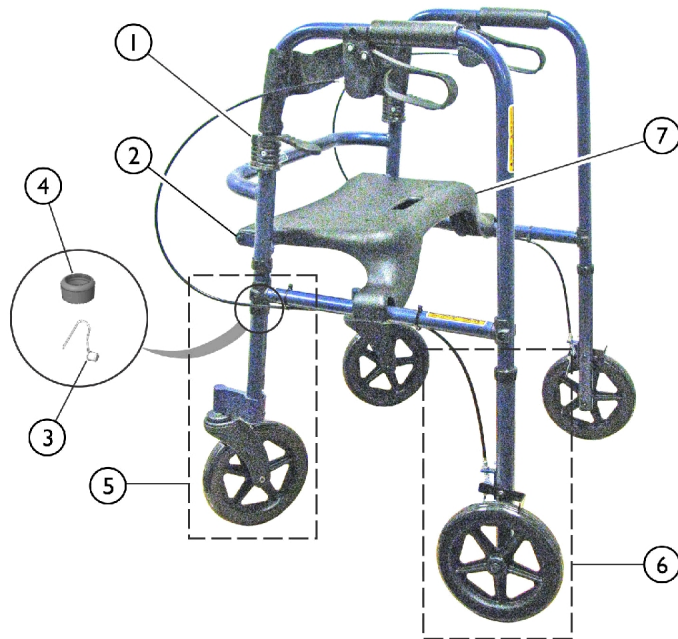

Rollite Rollator

Model 65100, 65100R, 65100-JR, 65100R-JR, 68100 and 68100-TA

68100-TA (Midnight Blue) Shown

Rear Leg
Assemblies
Include
Brakes

65100R (Red) Shown

Rear Leg
Assemblies
Include
Brakes

Rollite Rollator

Rollite Rollator

Model 65100, 65100R, 65100-JR, 65100R-JR, 68100 and 68100-TA

NOTE: A - Not available on Models 65100-JR, 65100R-JR and 68100.
B - Kit no longer available. Order each of item #2 in order to receive a complete kit.
C - Includes Front Caster and Leg Extension Tube.
D - Includes Hand Brake, Brake Cable, Brake Shoe, Leg Extension Tube and Hardware.
E - Not Shown.
F - For Swivel Wheel Attachment, see category titled, "Swivel Wheel Attachments."
G - Individual item no longer available, refer to Kit Part #1130784.
H - Wheels changed from Gray to Black on 8/18/2015.

NOTE: Front and Rear Leg Extensions are now sold in pairs only. Rear Leg Assembly includes the brake. Wheels (Item 6) changed from Gray to Black on 8/18/2015.