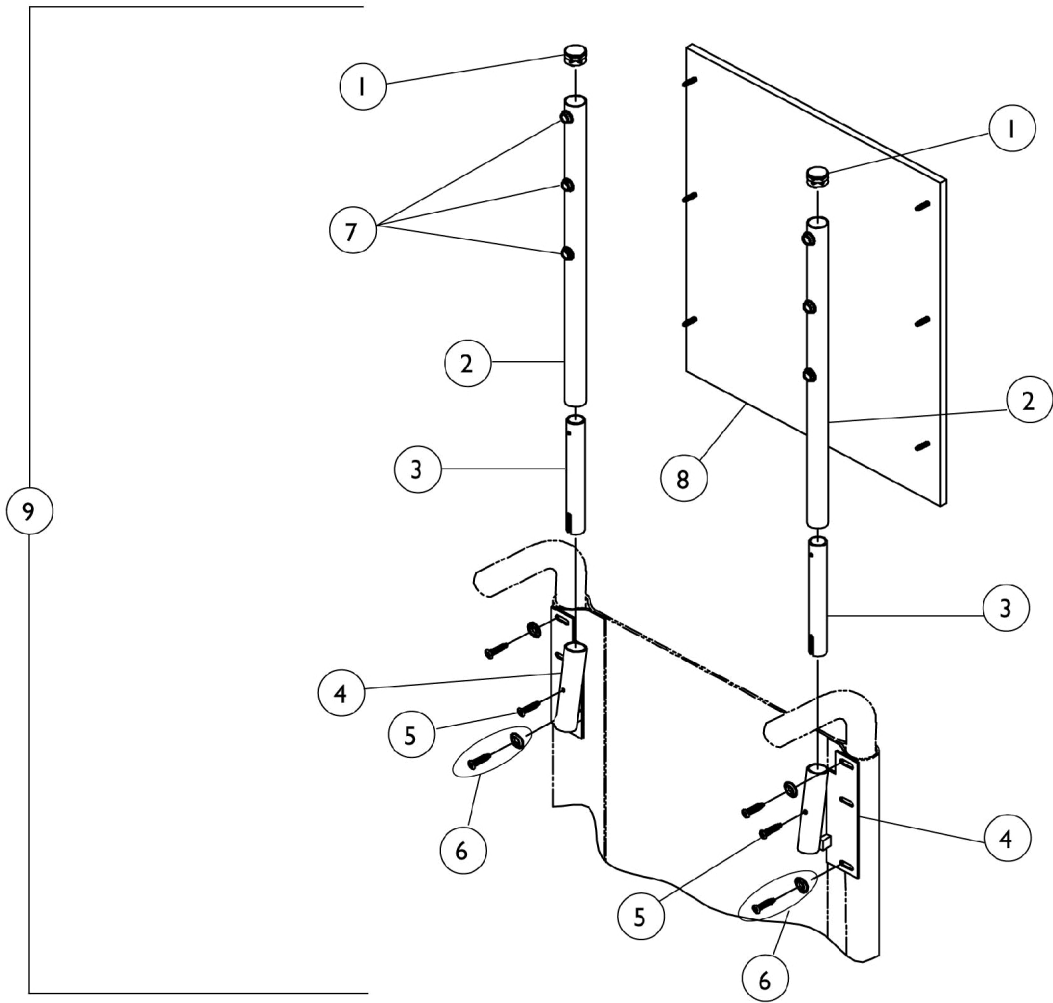

Headrest Extension - Upholstery & Hardware

Headrest Extension - Upholstery & Hardware

Item Number	Note	Part Number	Description	Quantity Per	
				Package	Assembly
1		1027095	Plug Button, Black (7/8")	1	2
2		1054605-NLA	NLA - Tube, Headrest Extension	1	2
3		1028756-NLA	NLA - Tube, Insert	1	2
4		1028752-NLA	NLA - Bracket, Headrest, Black - Right	1	2
4		1028753	Bracket, Headrest, Black - Left	1	2
5		1028484	Screw, Phillips Pan Head Tap (#10-32 x 1/2")	1	2
6		1031095	Screws with Washers (#10-16 x 7/8")	4	1
6		1076284	Screw w/ Washer (#10 x 7/8")	1	4
7		47447X009-NLA	NLA - Screw, Phillips (#8 x 3/8")	1	6
8	A	8881052588-NL A	NLA - Upholstery, Headrest, Nylon (16" W)	1	1
8	A	8881052590-NL A	NLA - Upholstery, Headrest, Nylon (18" W)	1	1
9	A,B	8881052778-NL A	NLA - Headrest Extension Assembly, Nylon, Chrome (16" W)	1	1
9	A,B	8881052780-NL A	NLA - Headrest Extension Assembly, Nylon, Chrome (18" W)	1	1

NOTE: A - Specify upholstery color U240 when ordering.
B - Includes items 1-8