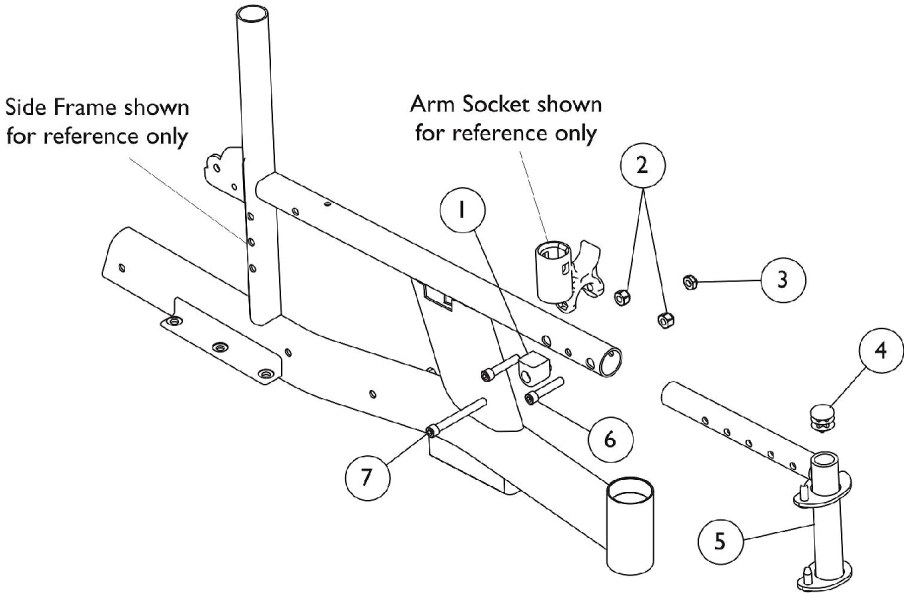

# Front Rigging Hanger

Item Number	Note	Part Number	Description	Quantity Per	
				Package	Assembly
1		1106315-NLA	NLA - Brace, Arm Socket	1	1
2		1025736	Locknut (1/4-20)	1	2
3		1025195	Locknut (1/4-20)	1	1
4		1027097	Plug Button, Black (3/4")	1	1
5		1106313	Hanger, Footrest Support - Right	1	1
5		1106314	Hanger, Footrest Support - Left	1	1
6		1003545	Screw, Socket Head (1/4-20 x 1-1/4")	1	2
7		60285X006	Screw, Socket Head (1/4-20 x 2-1/4")	1	1