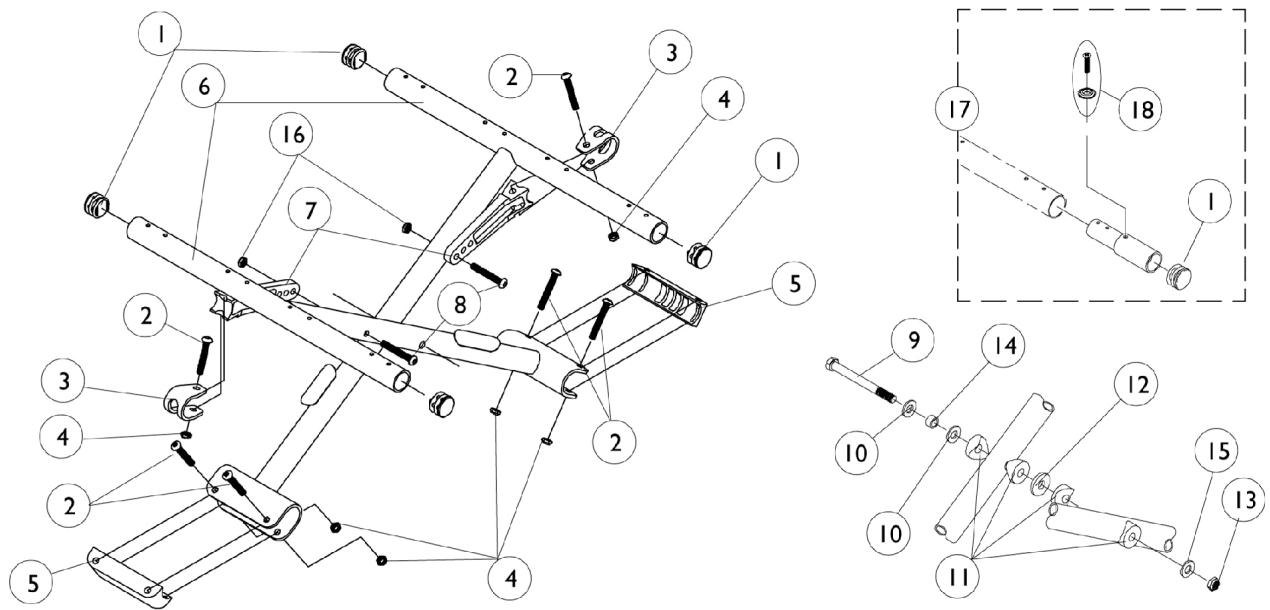

Crossbraces - Hardware - Seat Extensions

Crossbraces - Hardware - Seat Extensions

Item Number	Note	Part Number	Description	Quantity Per	
				Package	Assembly
1		1029501	Plug Button, Black (1")	1	4
2		1030949	Screw, Hex Head (1/4-20 x 1-1/2")	1	4
3		1012180	Bracket, Pivot, Black	1	2
4		7930323-NLA	NLA - Package, Locknut (1/4-20)	25	1
5		1012172-NLA	NLA - Clamp, Saddle	1	2
6	A,B	1016252-NLA	NLA - Crossbrace, Black (16" W)	1	2
6	A,B	1016253	Crossbrace, Black (18" W)	1	2
6	A,C	1061299-NLA	NLA - Crossbrace, Black (16" W)	1	2
6	A,C	1061300-NLA	NLA - Crossbrace, Black (18" W)	1	2
7	D,F	1014666-NLA	NLA - Link, Pivot, Black (14 - 16" W)	1	2
		7200188-NLA	NLA - Pivot Link w/ Hardware (14 - 16" W)	1	1
7	E	1014668	Link, Pivot, Black (17 - 18" W)	1	2
8		1024793-NLA	NLA - Screw, Hex Head (1/4-20 x 1-3/4")	1	2
9		1098625	Screw, Hex Head (5/16-24 x 3-1/2")	1	1
10		16308X000	Washer, Flat (5/16 x 11/16 x 1/16")	1	2
11		1016263	Spacer, Coved (3/4 x 1 x 1/2")	1	4
12		7930313	Package, Washer, Nylon (5/16 x 7/8 x 1/8")	25	1
13		7930330-NLA	NLA - Locknut (5/16-24)	25	1
14		1037913-NLA	NLA - Bushing (5/16 x 7/16 x 9/32")	1	1
15		1025704	Washer, Flat (5/16 x 5/8 x 1/16")	1	1
16		7930333	Locknut (1/4-20)	25	1
17		1058616-NLA	NLA - Kit, Seat Extension - 1" (Pair)	2	1
17		1058617	Kit, Seat Extension - 2" (Pair)	2	1
18		1026298	Package, Screw with Washer (#10 x 7/8") (Pair)	2	1
18		1076284	Screw w/ Washer (#10 x 7/8")	1	2

NOTE: A - Decals not included with crossbraces.
 B - Before 4/1/96
 C - After 3/31/96
 D - 14-16" wide
 E - 17-19" wide
 F - Pivot Link is no longer available as a service part individually. Order part #7200188 Pivot Link w/ Hardware (not shown) as a replacement. Includes items 2-4, 7 and 8.