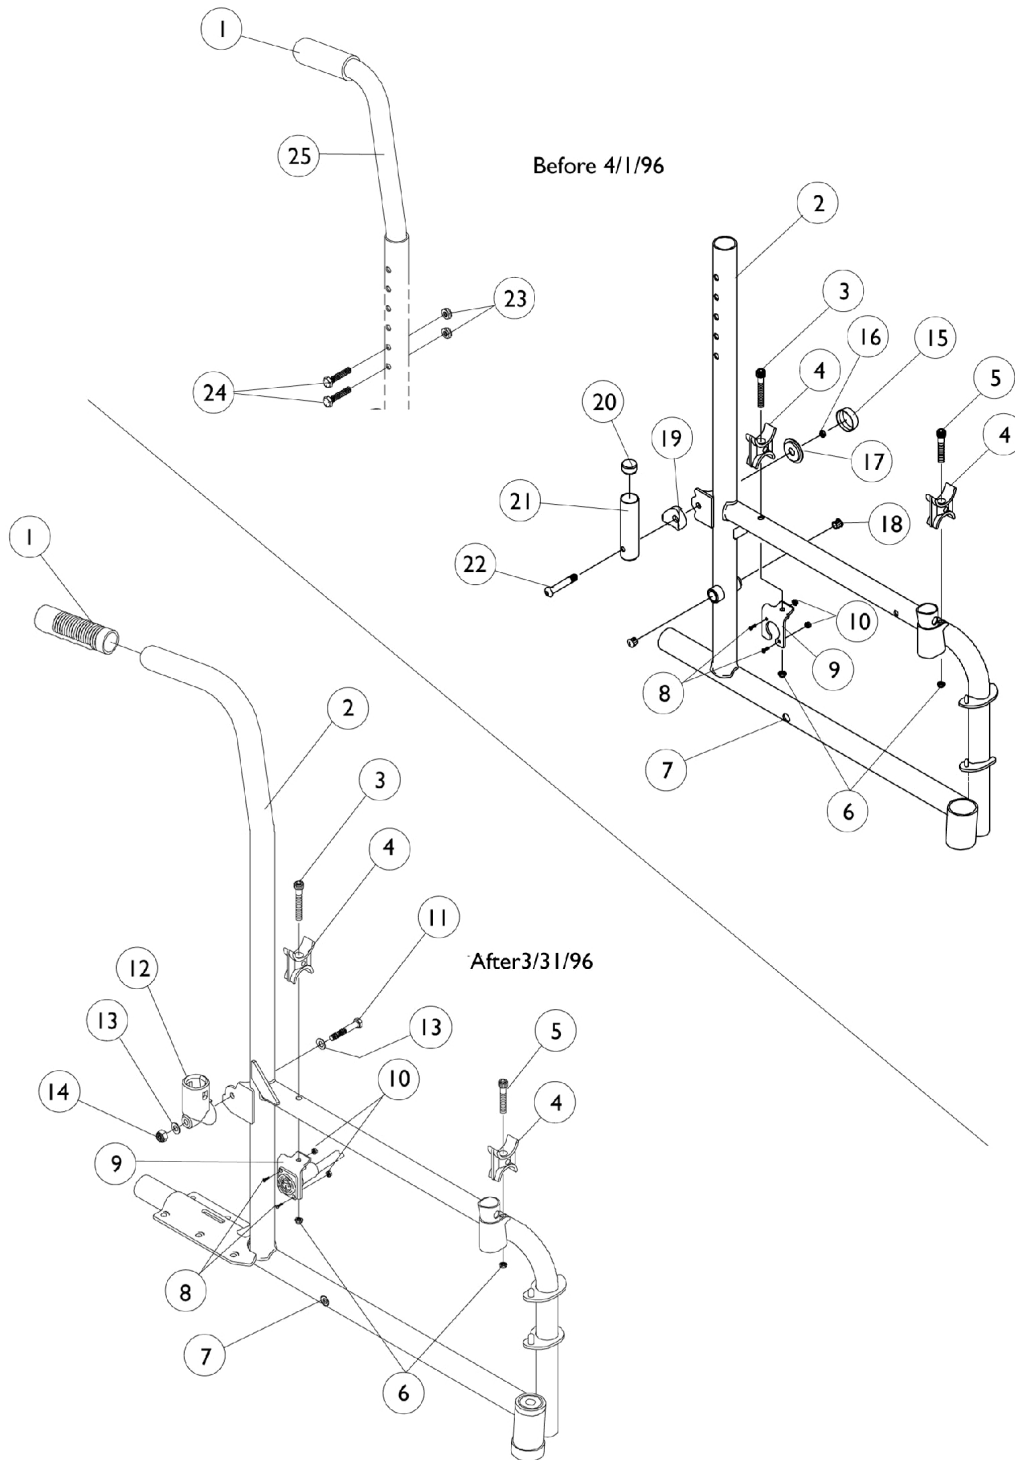

Frames - Back Canes & Hardware

Frames - Back Canes & Hardware

Item Number	Note	Part Number	Description	Quantity Per	
				Package	Assembly
1	C	1006229	Grip, Foam (8")	1	1
1	D	1021261	Grip, Hand (6")	1	1
2	A,B,C	8881039395-NL A	NLA - Frame, Color - Right	1	1
2	A,B,C	8881039396-NL A	NLA - Frame, Color - Left	1	1
2	A,B,D	8881061512-NL A	NLA - Frame, Side, Color - Right	1	1
2	A,B,D	8881061513-NL A	NLA - Frame, Side, Color - Left	1	1
3		1003424	Screw, Socket Head (1/4-20 x 1-3/4")	1	1
4		1015390	Guide, Seat	1	1
5		1004170	Screw, Socket Head (1/4-20 x 1-1/2")	1	1
6		7930333	Locknut (1/4-20)	25	1
7		1058520-NLA	NLA - Fastener, Panel Snap-In	1	1
8		7930318-NLA	NLA - Package, Screw, Phillips Pan Head (#4-40 x 1/2")	25	1
9		1053837-NLA	NLA - Bracket, Charger Connector, Black	1	1
10		P0870X000	Nut, Hex Keps (#4-40)	1	2
11		1055298	Screw, Hex Head (1/4-28 x 1-5/8")	1	1
12		1056406	Cup, Socket Pivot	1	1
13		1026907	Washer (1/4 x 1/2 x 1/16")	1	4
14		7930334-NLA	NLA - Locknut (1/4-28)	25	1
15		1016291	Cap, Hub, Black	1	1
16		7930364-NLA	NLA - Package, Locknut (1/4-20)	25	1
17		1016290-NLA	NLA - Washer, Caplugs (9/32 x 1 x 3/32")	1	1
18		1027097	Plug Button, Black (3/4")	1	2
19		1015426	Spacer, Coved Cam - Right	1	1
19		1015427	Spacer, Coved Cam - Left	1	1
20		1023975-NLA	NLA - Bushing (3/8 x 3/4 x 3/8")	1	1
21		1015856	Socket, Armrest	1	1
22		1023968-NLA	NLA - Screw, Socket Button Head (1/4-20 x 1-7/16")	1	1
23		7930323-NLA	NLA - Package, Locknut (1/4-20)	25	1
24		1057955	Screw, Hex Head (1/4-20 x 1-1/4")	1	4
25		1028372	Back Cane Assembly, 10 Degree Bend	1	2

NOTE: A - Specify frame color.
 B - Decals not included with frame.
 C - Before 4/1/96
 D - After 3/31/96