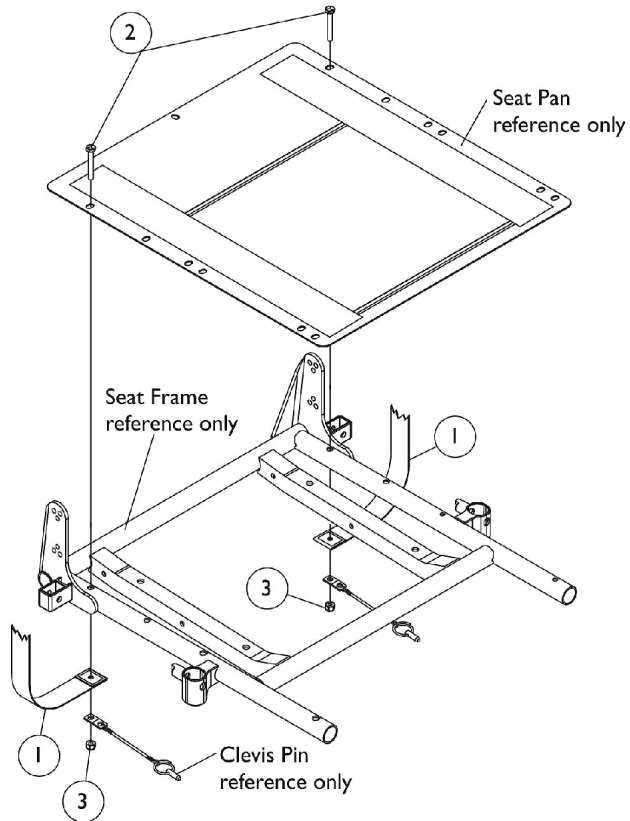

Seat/Chest Positioning Straps

Auto Style Push Button Buckle Positioning Strap

Airline Style Buckle Positioning Strap

Hook and Loop Style Buckle Positioning Strap

Seat/Chest Positioning Straps

Item Number	Note	Part Number	Description	Quantity Per	
				Package	Assembly
1		See Chart	#1 Airline Style Positioning Strap	1	1
1		See Chart	#1 Auto Style Push Button Positioning Strap	1	1
1		See Chart	#1 Hook and Loop Style Positioning Strap	1	1
2		1037610	Screw, Hex Head (1/4-20 x 1-5/8")	1	2
3		1025736	Locknut (1/4-20)	1	2

All chest positioning straps can only be used on chairs with A.S.B.A. seats.

#1 Auto Style Push Button Positioning Strap

Chair Width	Part Number	Seat/Chest Positioning Strap w/ Auto Style Buckle Length (Eyelet to Eyelet)
16" - 19" Wide	1004310	48" L
20" - 22" Wide	1034625	61" L
23" - 24" Wide	1124380	94" L

#1 Airline Style Positioning Strap

Chair Width	Part Number	Seat/Chest Positioning Strap w/ Airline Style Buckle Length (Eyelet to Eyelet)
16" - 19" Wide	TAGTS1034751-NLA	46" L
20" - 22" Wide	1034752-NLA See Note(s) A	61" L
23" - 24" Wide	1124381	94" L

NOTE: A - 1034752 Airline Buckle Style is No Longer Available. Use Auto Style part number 1034625 as a replacement.

#1 Hook and Loop Style Positioning Strap

Chair Width	Part Number	Seat/Chest Positioning Strap w/ Hook and Loop Style Buckle Length (Eyelet to Eyelet)
18" - 22" Wide	1034745 See Note(s) A	61" L