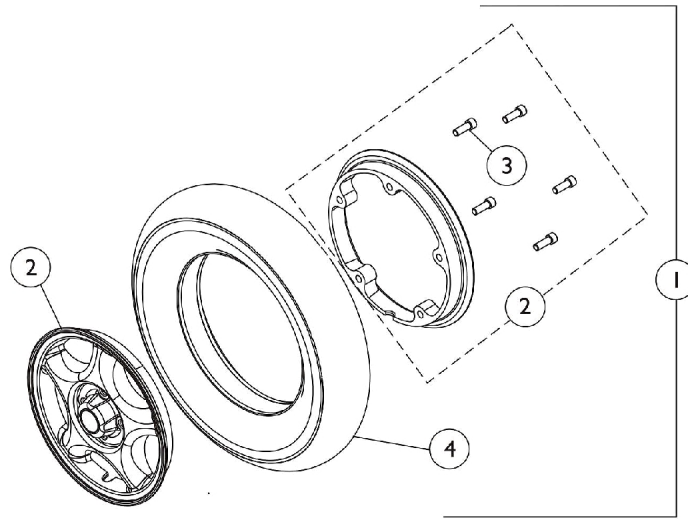

# Drive Wheel Assembly

## Drive Wheel Assembly

Item Number	Note	Part Number	Description	Quantity Per	
				Package	Assembly
1	A	1104437	Drive Wheel Assembly, Flat Free, Grey Tire/Silver Rim (14 x 3")	1	1
1	A	1122793	Drive Wheel Assembly, Flat Free, Grey Tire/Silver Rim (14" x 3") (Pair)	2	1
2	B	1104882-NLA	NLA - Kit, 8" Rim w/ Hardware (14 x 3" Wheel)	1	1
4		1101754	Tire w/ Foam Fill Insert, Grey (14" x 3")	1	1
4		1122795	Tire w/ Foam Fill Insert, Grey (14" x 3") (Pair)	2	1
5		1100580	Nut, Beveled Hex (5/16-24)	1	4
6		1025737	Locknut (1/2-20)	1	1
7		1106174	Hub, Wheel	1	1
8		1036933	Washer (1/2 x 1-9/32 x 1/8")	1	1
9		1000180	Key (3/16 x 1-1/4")	1	1
10	C	1123400	Kit, Drive Wheel Mounting Hardware (14" x 3")	1	1

NOTE: A - Includes items 2-4  
 B - Sold complete. Sold complete. Includes the Rims and (5) ea. Socket Head Screws w/ Patch (5/16-18 x 7/8").  
 C - Includes items 5-9