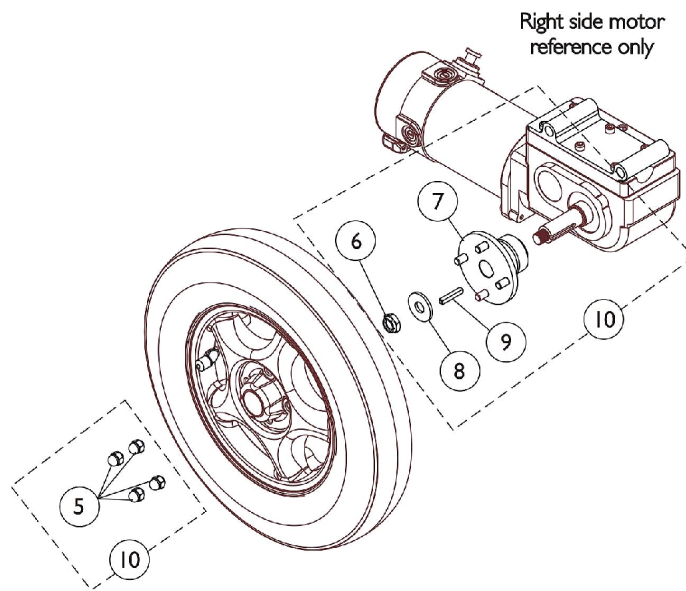

# Drive Wheel Assembly

## Drive Wheel Assembly

Item Number	Note	Part Number	Description	Quantity Per	
				Package	Assembly
1	A	1104437	Drive Wheel Assembly, Flat Free, Grey Tire/Silver Rim (14 x 3")	1	1
1	A	1122793	Drive Wheel Assembly, Flat Free, Grey Tire/Silver Rim (14" x 3") (Pair)	2	1
2	B	1104882-NLA	NLA - Kit, 8" Rim w/ Hardware (14 x 3" Wheel)	1	1
4		1101754	Tire w/ Foam Fill Insert, Grey (14" x 3")	1	1
4		1122795	Tire w/ Foam Fill Insert, Grey (14" x 3") (Pair)	2	1
5		1100580	Nut, Beveled Hex (5/16-24)	1	4
6		1025737	Locknut (1/2-20)	1	1
7		1106174	Hub, Wheel	1	1
8		1036933	Washer (1/2 x 1-9/32 x 1/8")	1	1
9		1000180	Key (3/16 x 1-1/4")	1	1
10	C	1123400	Kit, Drive Wheel Mounting Hardware (14" x 3")	1	1

NOTE: A - Includes items 2-4  
 B - Sold complete. Sold complete. Includes the Rims and (5) ea. Socket Head Screws w/ Patch (5/16-18 x 7/8").  
 C - Includes items 5-9