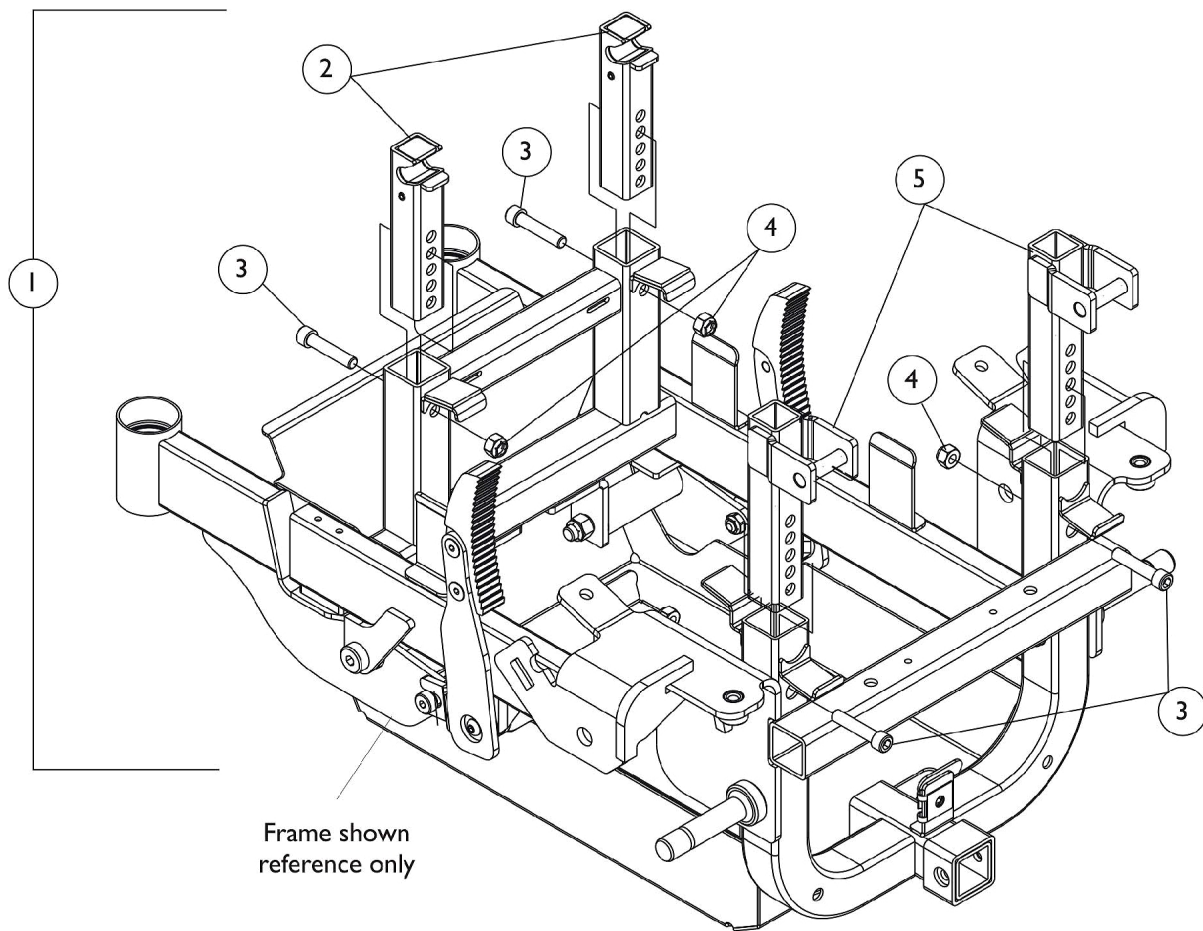

Seat Height Adjustment Slide Tubes

Item Number	Note	Part Number	Description	Quantity Per	
				Package	Assembly
1	A	1116615-NLA	NLA - Kit, Front/Rear Slide Tube w/ Hardware, Seat Height Adjustment (Pair)	1	1
2	B	1109019-NLA	NLA - Slide Tube, Seat Height Adjustment - Rear	1	2
2		1152529-NLA	NLA - Slide Tube Assembly, Seat Height Adjustment, Rear	1	2
3		1021344	Screw, Socket Head (5/16-18 x 1-1/2")	1	4
4		1026158	Locknut (5/16-18)	1	4
5		1116614-NLA	NLA - Slide Tube Assembly, Seat Height Adjustment, Front	1	2

NOTE: A - Includes Items 2-5
 B - When replacing a "Slide Tube, Seat Height Adjustment - Rear" part # 1109019 with the part # 1152529 both sides must be replaced simultaneously.