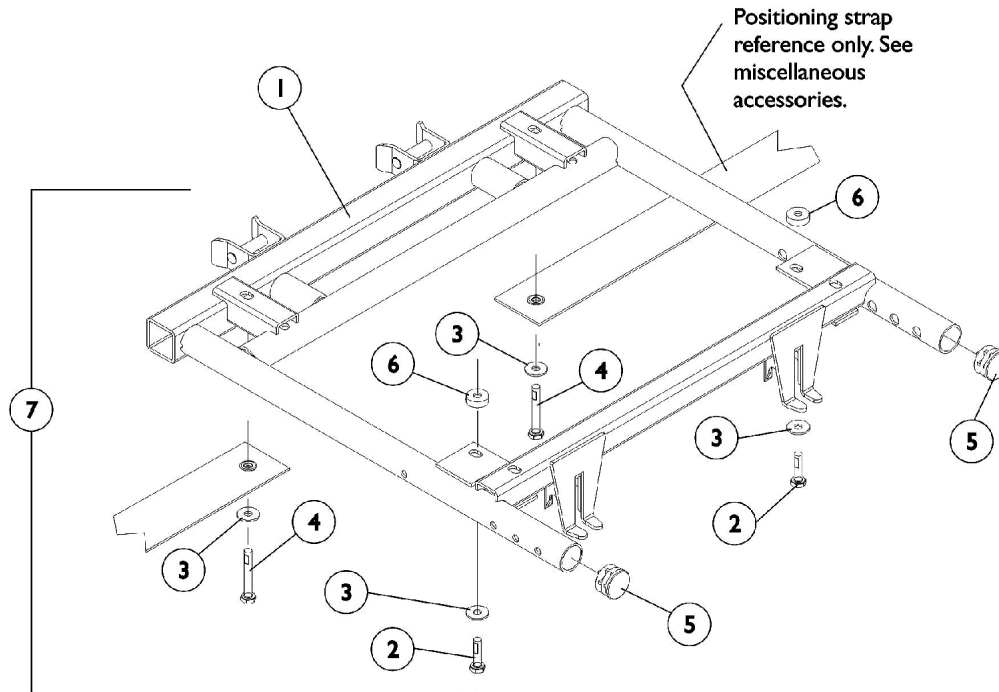

Van Seat Frame and Attaching Hardware

Item Number	Note	Part Number	Description	Quantity Per	
				Package	Assembly
1		1115343	Frame, Van Seat, Black (18" W)	1	1
1		1115344	Frame, Van Seat, Black (20" W)	1	1
1		1115345	Frame, Van Seat, Black (22" W)	1	1
1		1123371	Frame, Van Seat, Black (24" W)	1	1
2		1088897-NLA	NLA - Screw, Hex Head w/ Patch (1/4-20 x 1-1/4")	1	2
3		1026900	Washer (1/4 x 23/32 x 1/16")	1	2
4		1052957	Screw, Hex Head w/ Patch (1/4-20 x 2")	1	2
5		1029501	Plug Button, Black (1")	1	2
6		1108410	Spacer (1/4 x 5/8 x 1/4")	1	2
7	A	1116421	Hardware, Van Seat Mounting	1	1

NOTE: A - Includes items 2-6