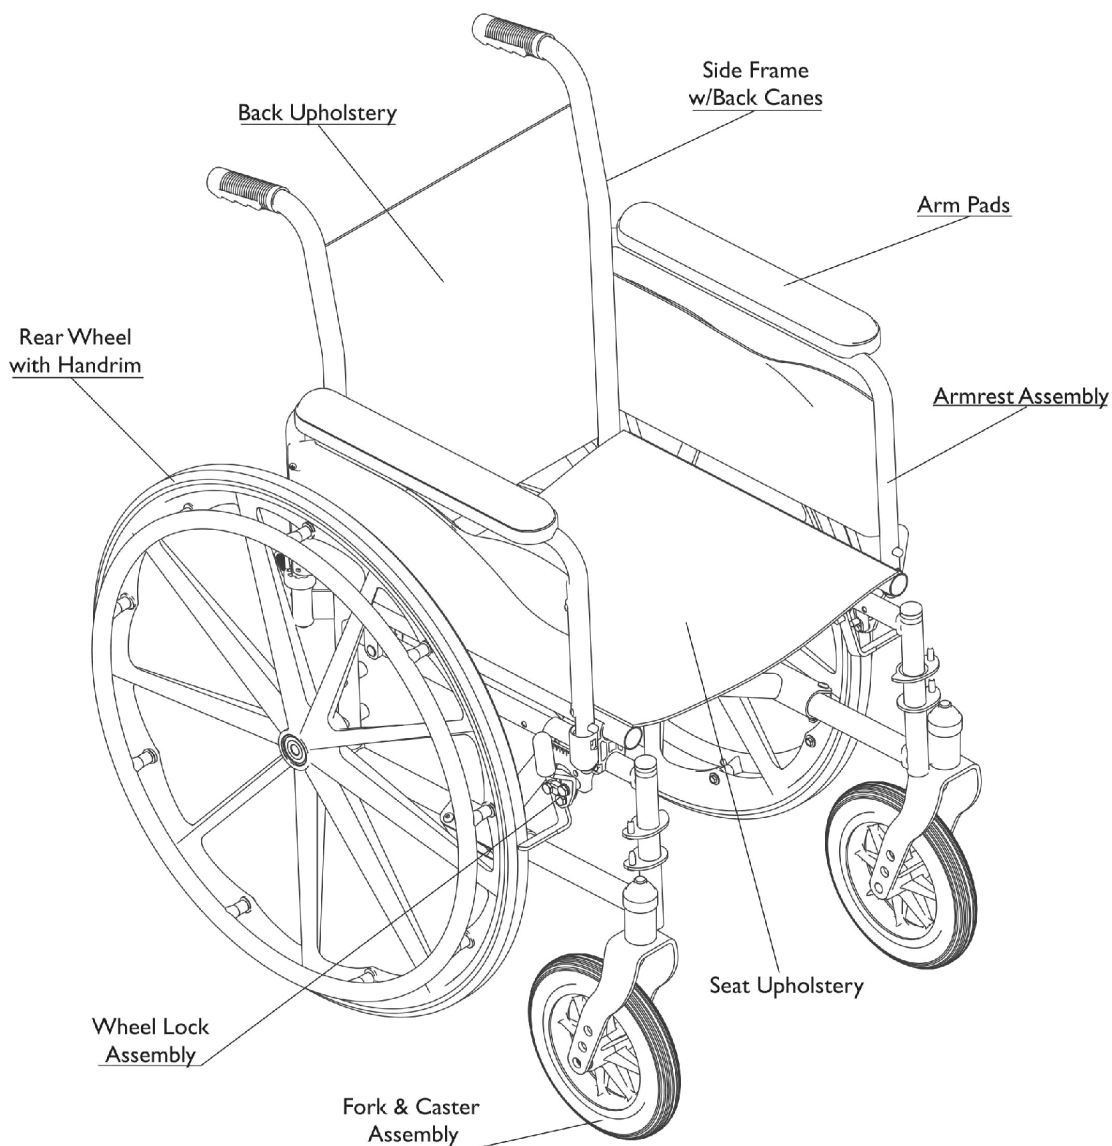

# Chair Components

Model - K2000, K3000, K4000, K7000

**Chair Shown**  
**is for Reference Only**

# Chair Components

Model - K2000, K3000, K4000, K7000

CareGuard™ Chair Components
Back Upholstery
Seat Upholstery
Frames with Hardware
Crossbraces with Hardware
Arms - Desk Length & Full Length
Forks & Caster with Hardware
Wheel Locks
Rear Wheels
Footrest & Legrest with Footplate
Accessories - Telescopic IV Rod / IV / O2 Holder / O2 Holder