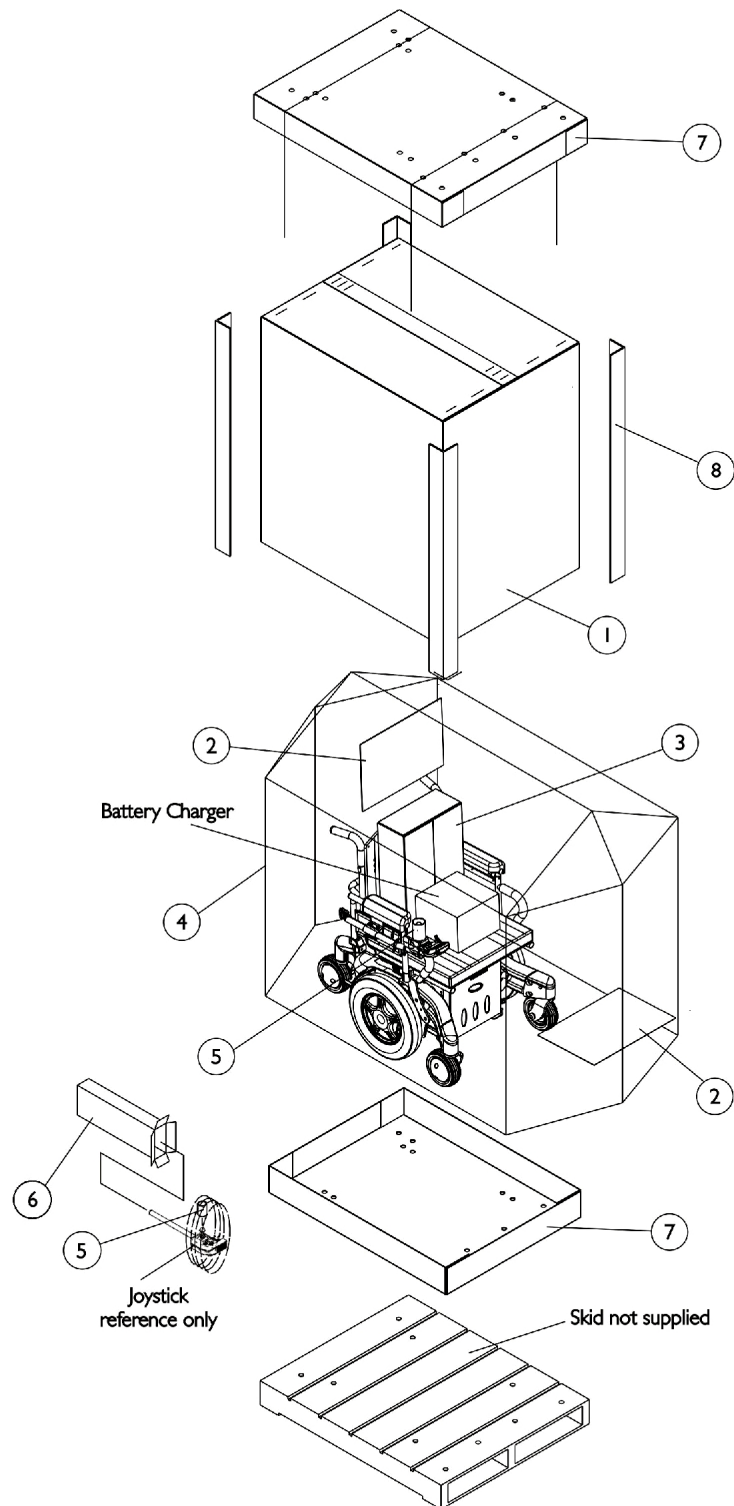

# Packaging, Literature, Frame Finishes and Touch-Up Paint

Item Number	Note	Part Number	Description	Quantity Per	
				Package	Assembly
1	A	1030364	Carton, Cover	1	1
1	B	1036028	Carton, Cover	1	1
2		40131X161	Insert, Plain Pad	1	2
3		40131X011-NLA	NLA - Carton, Front Riggings	1	1
4		1015592	Bag, Poly (72" L x 35" W x 19" D)	1	1
5		1043198-NLA	NLA - Tube, Paper	1	1
6	E	1012001-NLA	NLA - Carton, Joystick	1	1
7	A	1030362	Carton, Tray	1	2
7	B	1036027	Carton, Tray	1	2
8		1115174	Carton, Corner Reinforcement	1	4
	C	00077X031-NLA	NLA - Warranty Card	1	1
	C	1114809-NLA	NLA - Owner's Manual, TDX w/ MK5 Electronics	1	1
	C	1122132-NLA	NLA - Owner's Manual, Invisible Super Low Tilt with MK6i Electronics	1	1
	C	See Chart	Frame Finishes and Touch-Up Paint For Front Riggings	1	1
	D	1164348	Mailer, Return, Mercury Free	1	1

NOTE: A - 16" wide - 20" wide models  
 B - 21" wide - 22" wide models  
 C - Not Shown  
 D - For Massachusetts providers only  
 E - Order part #40131X011 to use as a replacement Joystick Carton also.