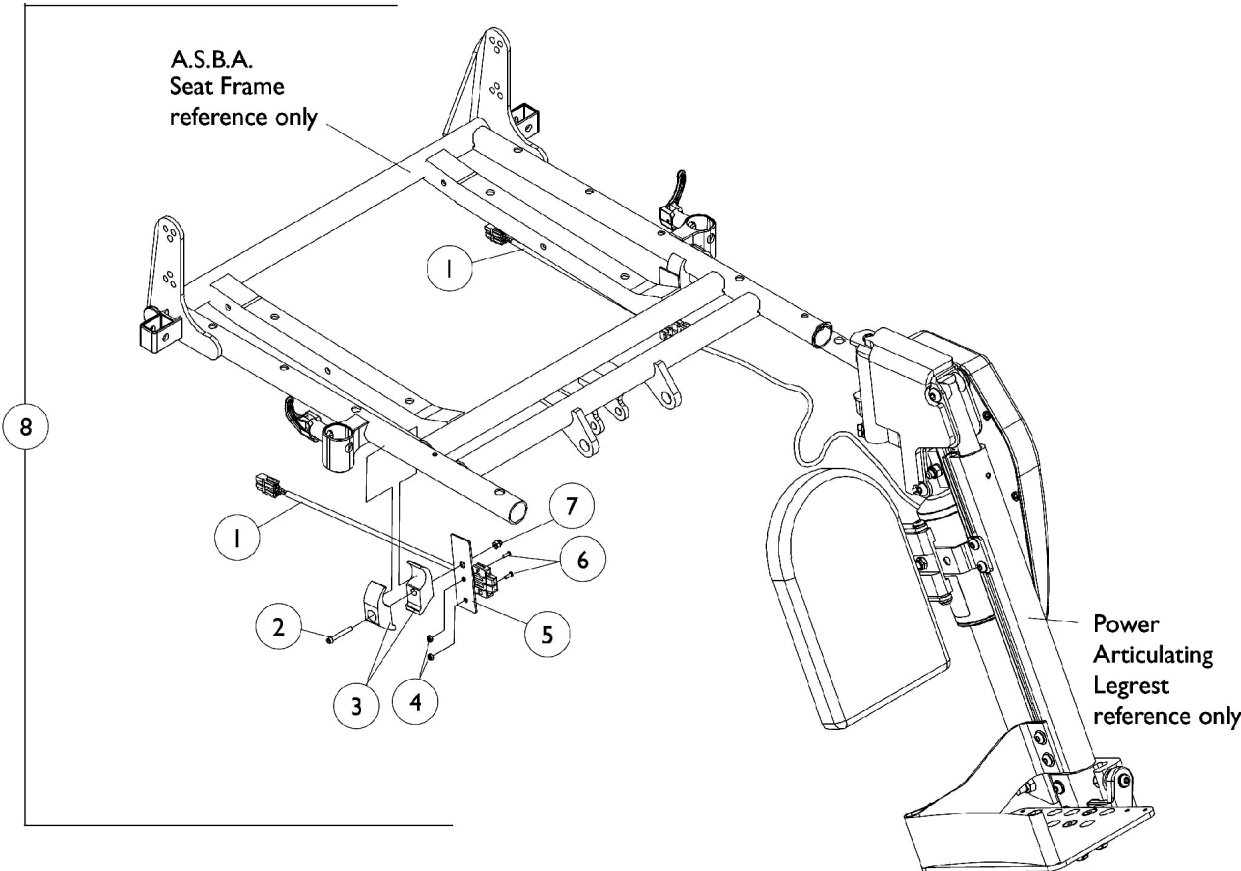

Power Articulating Legrest ELRPW

Harnesses and Hardware For ASBA Seat (Before 7/5/05)

Power Articulating Legrest ELRPW Harnesses and Hardware For ASBA Seat (Before 7/5/05)

Item Number	Note	Part Number	Description	Quantity Per	
				Package	Assembly
1		1101400	Harness, ELRPW Power Legrest - Right	1	1
1		1101401	Harness, ELRPW Power Legrest - Left	1	1
2		1003424	Screw, Socket Head (1/4-20 x 1-3/4")	1	2
3		1018692-NLA	NLA - Clamp, Half, Non-Threaded	1	4
4		1056098	Locknut (#8-32)	1	4
5		1102022-NLA	NLA - Bracket, Harness Wire, Black	1	2
6		1091871-NLA	NLA - Screw, Socket Head (#8-32 x 5/8")	1	4
7		7930338-NLA	NLA - Nut, Acorn (1/4-20)	25	2
8	A	1101520-NLA	NLA - Kit, Power Leg Harness and Mounting Hardware	2	1
	B	1104253-NLA	NLA - Tie Wrap (8" L)	10	1
NOTE: A - Includes items 1-7 B - Not Shown					