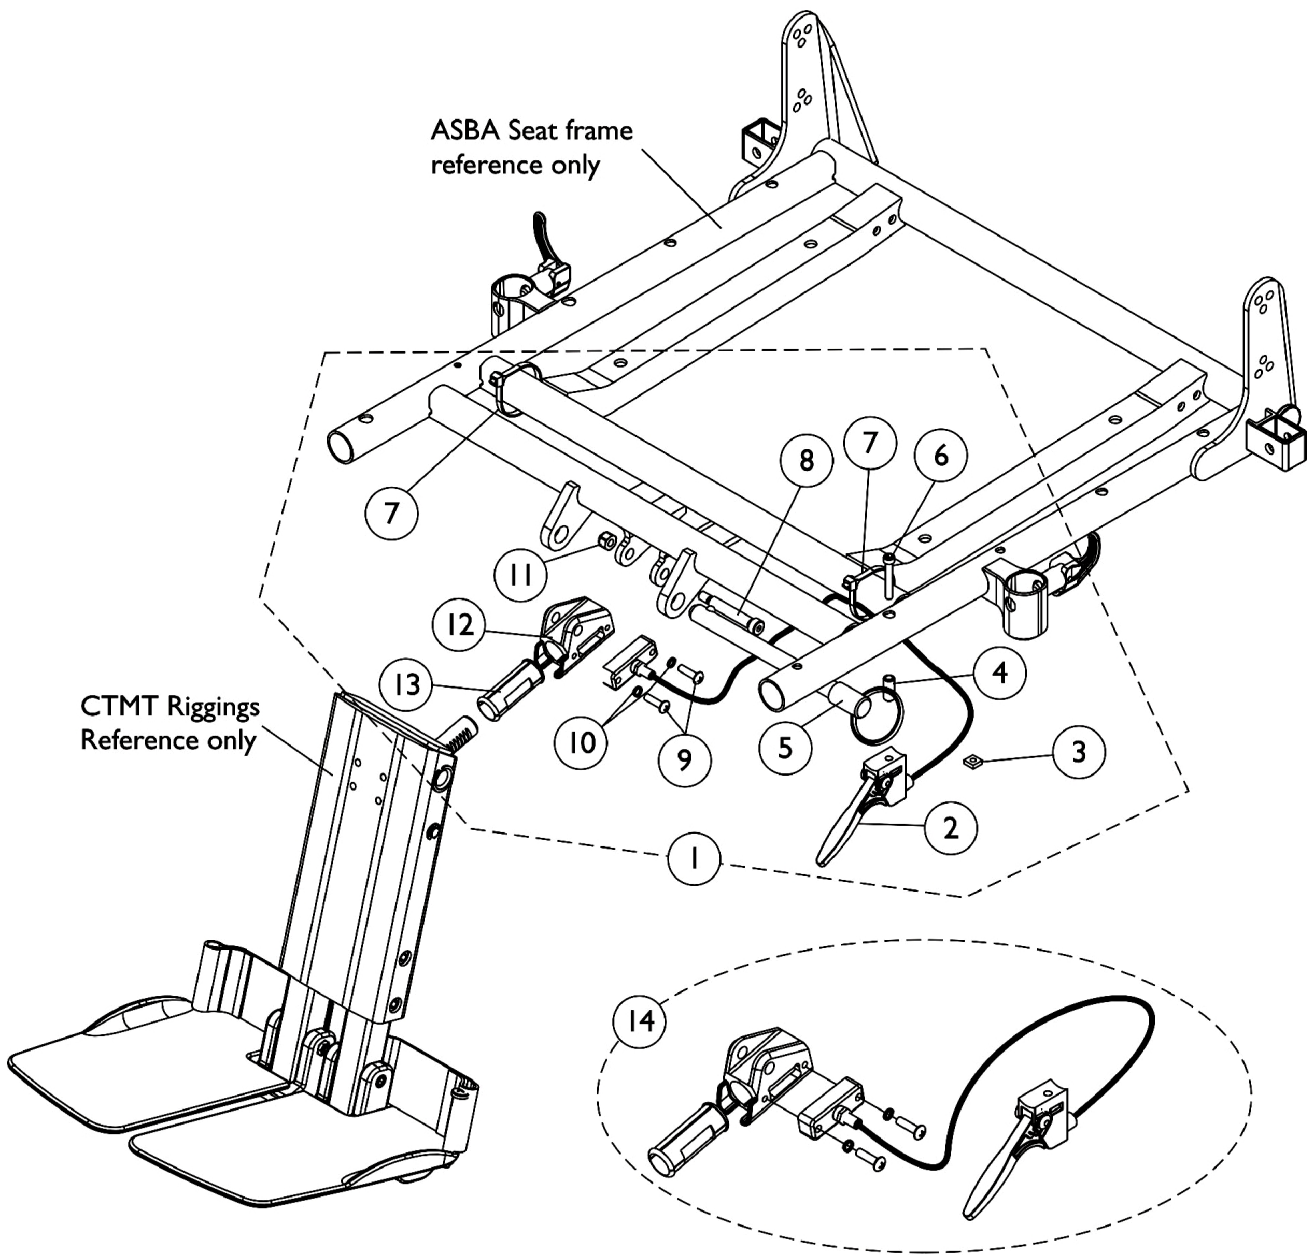

# Center Mount Rigging Mounting Hardware (CTMTJ) and (CTMT/CTMT-L)

For ASBA Seats (Before 7/5/05)

Cable/Brake Assembly with  
items 9, 10, 12 and 13

# Center Mount Rigging Mounting Hardware (CTMTJ) and (CTMT/CTMT-L)

**For ASBA Seats (Before 7/5/05)**

Item Number	Note	Part Number	Description	Quantity Per	
				Package	Assembly
1	A	1117264-NLA	NLA - Kit, Center Mount Rigging Mounting Hardware	1	1
2			Cable/Brake Assembly	1	1
3			Nut, Square (#10-32)	1	1
4			NLA - Spacer (3/16 x 5/16 x 3/4")	1	1
5			NLA - Pin, Quick Release (5" Long)	1	1
6			NLA - Screw, Socket Head (#10-32 x 1-1/4")	1	1
7			Tie Wrap (11-1/2" L)	1	2
8			Screw, Shoulder Hex Socket Head (5/16" x 1-5/8", 1/4-20)	1	1
9			Screw, Phillips Pan Head (#10-32 x 11/16")	1	2
10			NLA - Washer, Lock (3/16 x 5/16 x 1/16")	1	2
11			Locknut (1/4-20)	1	1
12			Housing, Ratchet	1	1
13			Bearing, Glide	1	2
14	B	1121079	Cable/Brake Assembly w/ Ratchet Housing and Glide Bearing	1	1