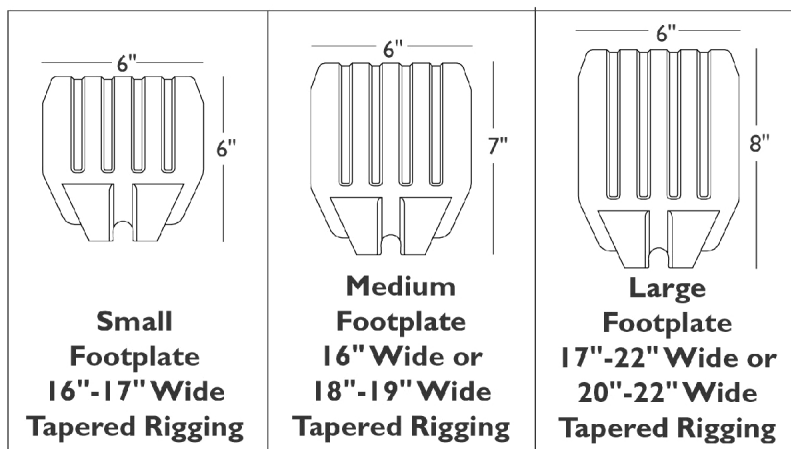

Pivot/ Slide Tube and 1651 Composite Footplates

NOTE: Heel Loops are not included. See Footrest and Legrest Accessories page.

NOTE: For complete pivot/ slide tube and footplate assemblies, see Front Riggings Reference Charts

Item Number	Note	Part Number	Description	Quantity Per	
				Package	Assembly
1		1057852	Tube, Pivot/Slide, Curved End, Steel, Black (9-7/8")	1	1
1		1057854	Tube, Pivot/Slide, Curved End, 2" Longer, Steel, Black	1	1
1		1058418	Tube, Pivot/Slide, Curved End, 4" Longer, Steel, Black	1	1
2		1025457	Spacer, Coved (1/4 x 3/4 x 11/32")	1	2
3		1027097	Plug Button, Black (3/4")	1	1
4		7930323-NLA	NLA - Package, Locknut (1/4-20)	25	1
5		7930366	Package, Socket Head Screw (1/4-20 x 2-1/4")	25	1
6	A	1026879	Footplate, Composite, Small, Black (6" W x 6" L)	1	1
6	B	1026880	Footplate, Composite, Medium, Black (7" W x 6" L)	1	1
6	C	1026881	Footplate, Composite, Large, Black (8" W x 6" L)	1	1
NOTE: A - 16"-17" wide tapered B - 16" wide and 18"-19" wide tapered C - 17"-22" wide and 20"-22" wide tapered					