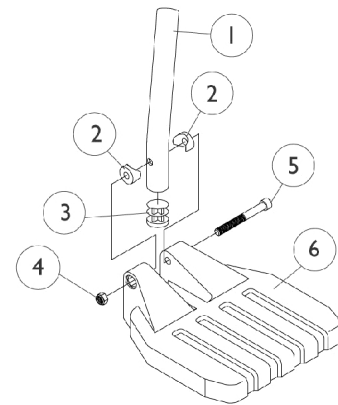

Pivot/ Slide Tube and 1651 Composite Footplates

NOTE: Heel Loops are not included. See Footrest and Legrest Accessories page.

NOTE: For complete pivot/ slide tube and footplate assemblies, see Front Riggings Reference Charts

Item Number	Note	Part Number	Description	Quantity Per	
				Package	Assembly
1		1057852	Tube, Pivot/Slide, Curved End, Steel, Black (9-7/8")	1	1
1		1057854	Tube, Pivot/Slide, Curved End, 2" Longer, Steel, Black	1	1
1		1058418	Tube, Pivot/Slide, Curved End, 4" Longer, Steel, Black	1	1
2		1025457	Spacer, Coved (1/4 x 3/4 x 11/32")	1	2
3		1027097	Plug Button, Black (3/4")	1	1
4		7930323-NLA	NLA - Package, Locknut (1/4-20)	25	1
5		7930366	Package, Socket Head Screw (1/4-20 x 2-1/4")	25	1
6	A	1026879	Footplate, Composite, Small, Black (6" W x 6" L)	1	1
6	B	1026880	Footplate, Composite, Medium, Black (7" W x 6" L)	1	1
6	C	1026881	Footplate, Composite, Large, Black (8" W x 6" L)	1	1
NOTE: A - 16"-17" wide tapered B - 16" wide and 18"-19" wide tapered C - 17"-22" wide and 20"-22" wide tapered					