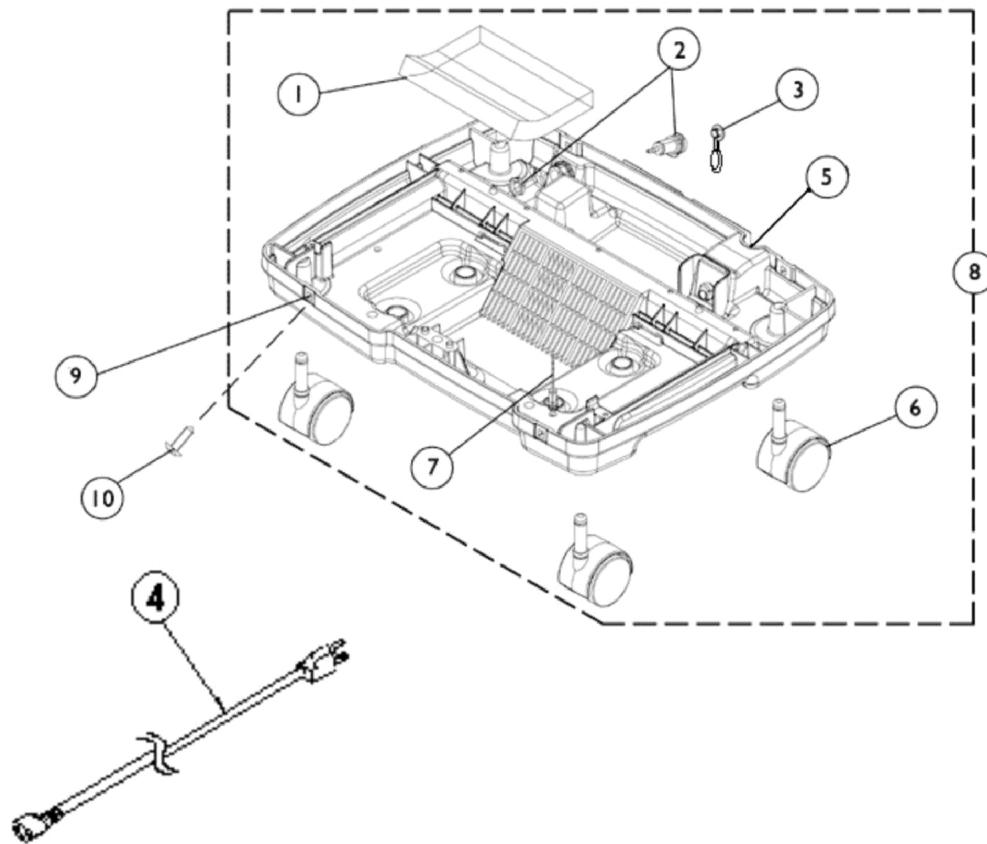

Shroud - Bottom

IRC5LXAW and IRC5LXO2AW

Shroud - Bottom

Shroud - Bottom

IRC5LXAW and IRC5LXO2AW

Item Number	Note	Part Number	Description	Quantity Per	
				Package	Assembly
1		1108816	Foam, Base	1	1
2		1104151	Fitting, Hose Barb with Nut (1/8")	1	1
3		1108211	Cap, End, Dust, Green	1	1
4	A,D	1062791-NLA	NLA - Cord, Line - Brazil, Korea and Turkey	1	1
4	A	1131308-NLA	NLA - Tech Only - Cord, Power, Continental Europe	1	1
4	A	1062794-NLA	NLA - Cord, Power - Argentina, Australia, Peoples Republic of China and New Zealand	1	1
4	A	1062793-NLA	NLA - Cord, Power - Hong Kong, Singapore and Vietnam	1	1
4	A	1071398	Cord, Power - Israel	1	1
4	A	1102634	Cord, Power - India	1	1
5		1105515-NLA	NLA - Tech Only - Module, Inlet (15A/ 250 VAC)	1	1
6	C	1076830-NLA	NLA - Caster (2")	1	4
6		1110426	Caster Assembly (2")	1	4
7		2000576	Stand-Off, Twist-Lok (1/2")	1	1
8	B,E	1134174-NLA	NLA - Tech Only - Base, Compressor, Black	1	1
9		2002360-NLA	NLA - Grommet, Plastic	1	4
9		2000360	Grommet, Plastic	1	4
10		2000508	Screw, Phillips Truss Head Self Tap (#8-32 x 5/8")	1	4

NOTE: A - Select line cord desired.
B - Includes Base Only.
C - Item no longer available, refer to Part #1110426.
D - Item no longer available, refer to Part #1131308.
E - As of 5/8/07 the base color has changed to black.