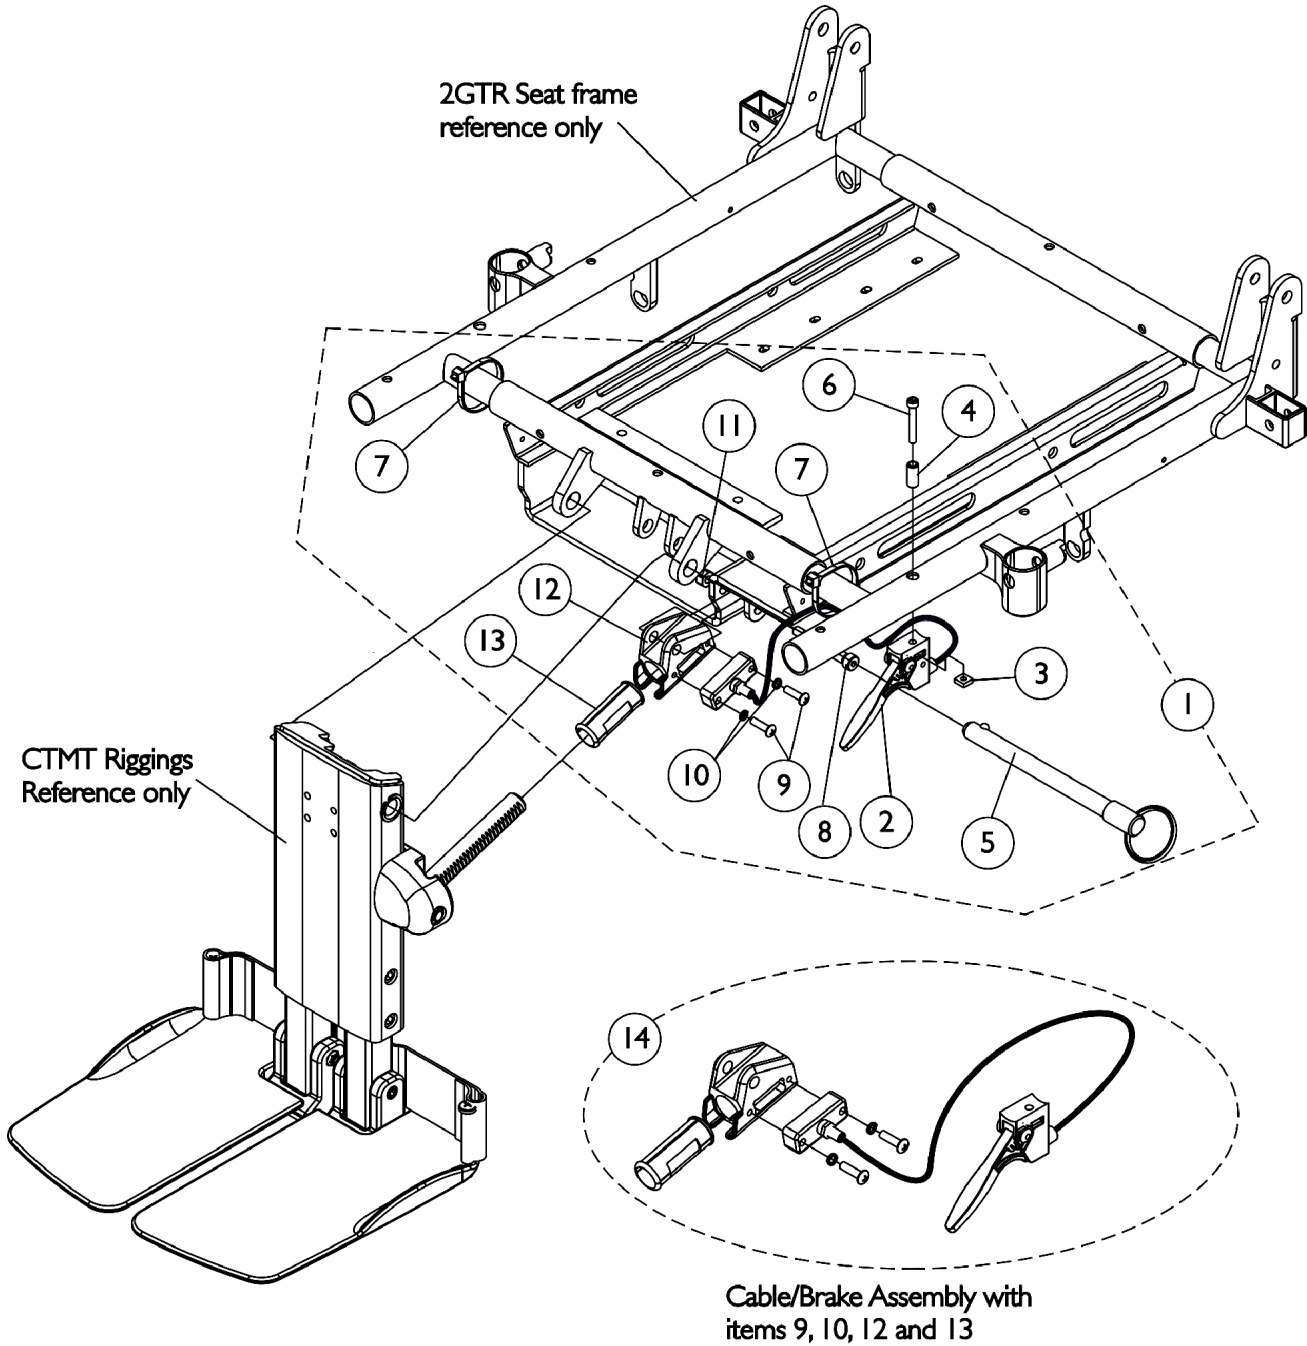

# Center Mount Rigging Mounting Hardware (CTMT-T/CTMT-TL)

## Center Mount Rigging Mounting Hardware (CTMT-T/CTMT-TL)

Item Number	Note	Part Number	Description	Quantity Per	
				Package	Assembly
1	A	1117264-NLA	NLA - Kit, Center Mount Rigging Mounting Hardware	1	1
2			Cable/Brake Assembly	1	1
3			Nut, Square (#10-32)	1	1
4			NLA - Spacer (3/16 x 5/16 x 3/4")	1	1
5			NLA - Pin, Quick Release (5" Long)	1	1
6			NLA - Screw, Socket Head (#10-32 x 1-1/4")	1	1
7			Tie Wrap (11-1/2" L)	1	2
8			Screw, Shoulder Hex Socket Head (5/16" x 1-5/8", 1/4-20)	1	1
9			Screw, Phillips Pan Head (#10-32 x 11/16")	1	2
10			NLA - Washer, Lock (3/16 x 5/16 x 1/16")	1	2
11			Locknut (1/4-20)	1	1
12			Housing, Ratchet	1	1
13			Bearing, Glide	1	2
14	B	1121079	Cable/Brake Assembly w/ Ratchet Housing and Glide Bearing	1	1

NOTE: A - Includes items 2-13  
B - Includes items 2, 9, 10, 12 and 13