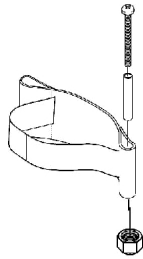

# Heel Loops and Toe Loops

Heel Loop

Heel Loop with Ankle Strap

Toe Loop

## Composite Footplates - 1651

Footplate Size	Chair Width	Heel Loop Single #	Heel Loop Pair #	Heel Loop w/ Ankle Strap Single # - Right	Heel Loop w/ Ankle Strap Single # - Left	Heel Loop w/ Ankle Strap Pair #	Attaching Hardware Pair #
Small 6" W	13" - 14" W	1025234-NLA	1035905	1035908-NLA	1035909-NLA	1035906	1035931
Medium 7" W	15" - 16" W	1017621	1035917-NLA	1053313-NLA	1053314-NLA	1053329	1035931
Large 8" W	17" and Wider	1027000	1035929	1035932-NLA	1035933-NLA	1035930	1035931

## Aluminum Footplates - A1562

Footplate Size	Heel Loop Single #	Heel Loop Pair #	Heel Loop w/ Ankle Strap Single # - Right	Heel Loop w/ Ankle Strap Single # - Left	Heel Loop w/ Ankle Strap Pair #	Attaching Hardware Pair #
Small 6-3/4" W	1017621	1035917-NLA	1035919	1035920	1035918	1035931
Medium 7-3/4" W	1027000	1035929	1035932-NLA	1035933-NLA	1035930	1035931

### Heel and Toe Loop Attaching Hardware Kits

1035931	1052470-NLA	1052469
Kit Includes the following:	Kit Includes the following:	Kit Includes the following:
(2) Screw, Phillips Pan Head (1/4-20 x 2-1/4") (2) Spacer (1/4 x 11/32 x 1-3/4") (2) Hex Nut w/ Nylon Cap (1/4-20) (2) Flat Washer (1/4 x 5/8 x 1/16")	(4) Screw, Phillips Pan Head (10-32 x 11/16") (4) Washer (4) Locknut (10-32)	(4) Screw, Phillips Pan Head (10-32 x 1/2") (4) Washer (4) Locknut (10-32)