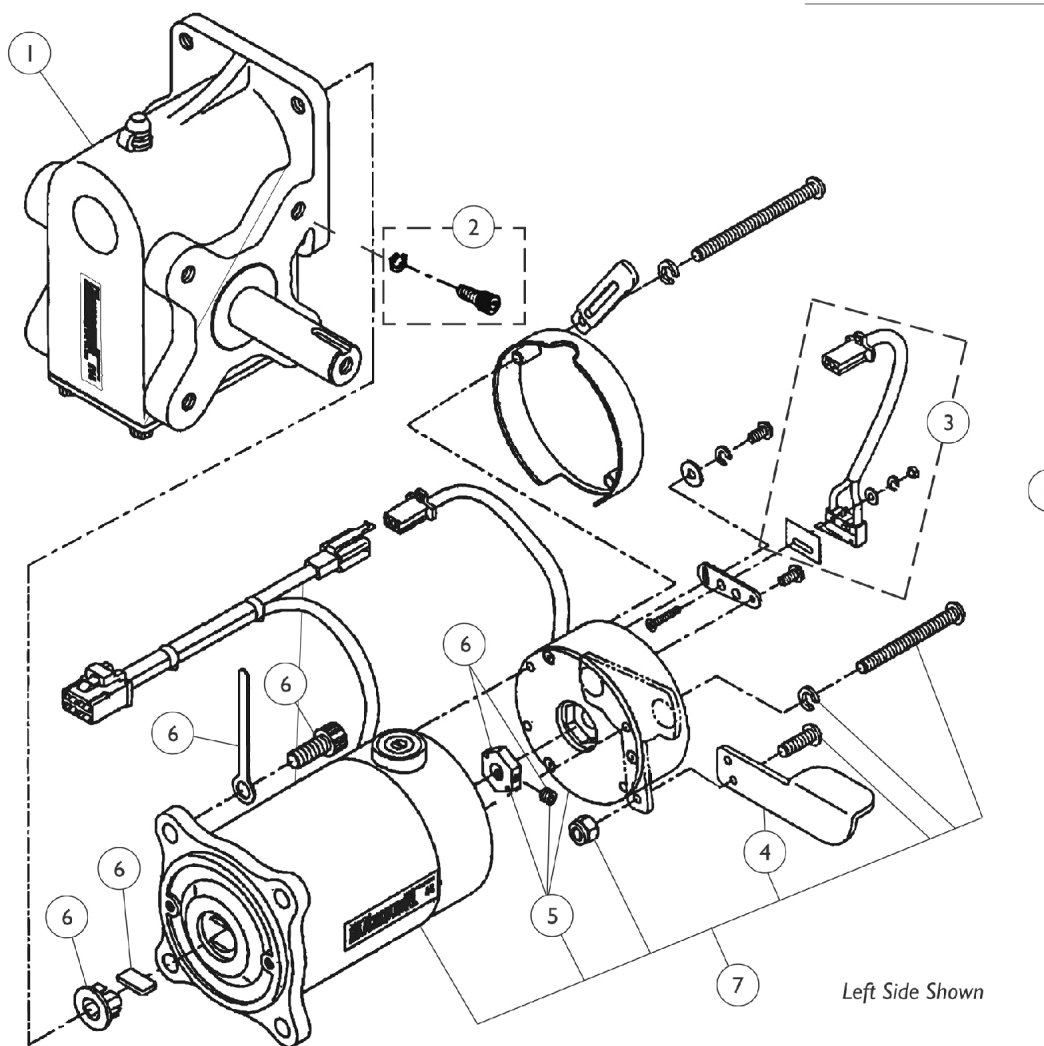

# Motor and Gearbox Assembly

Motor Brush Cap  
shown for ref. only

## Motor and Gearbox Assembly

Item Number	Note	Part Number	Description	Quantity Per	
				Package	Assembly
1		1099727-NLA	NLA - Gearbox - Right	1	1
1		1099726-NLA	NLA - Gearbox - Left	1	1
2		1099728-NLA	NLA - Hardware, Gearbox Mounting Includes: 8 ea. Washer, Spring (M8 x 13) 8 ea. Screw, Socket Head (M8 x 1.25 x 20)	8	8
3		1099733-NLA	NLA - Switch Assembly with Hardware Includes: 1 ea. Switch, 1 ea. Paper, Switch, 2 ea. Washer (2.2 x 5 x 0.5), 2 ea. Washer, Spring (2.1 x 4.3 x 0.7) 2 ea Nut (M2 x 0.4 x 6)	1	1
4		1099732-NLA	NLA - Handle, Free Wheel, Right	1	1
4		1099731-NLA	NLA - Handle, Free Wheel, Left	1	1
5		1099730-NLA	NLA - Brake, Motor with Axle	1	1
6		1099725-NLA	NLA - Package, Hardware, Motor/ Gearbox Includes: 1 ea. Plate, Motor Cable Tie Down 4 ea. Screw, Socket Head (M8 x 1.25 x 20) 1 ea. Plate, Bushing 1 ea. Bushing 1 ea. Driving Axle, Disc Brake with Set Screw	1	1
7		1099741-NLA	NLA - Motor/ Brake Assembly - Right	1	1
7		1099729-NLA	NLA - Motor/ Brake Assembly - Left	1	1
8		1099735-NLA	NLA - Motor/ Gearbox Assembly, Right	1	1
8		1099734-NLA	NLA - Motor/ Gearbox Assembly, Left	1	1
9		1099736-NLA	NLA - Brush, Motor (Pair)	2	2