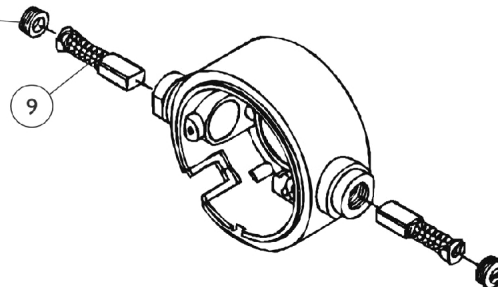

# Motor and Gearbox Assembly

Motor Brush Cap  
shown for ref. only

## Motor and Gearbox Assembly

Item Number	Note	Part Number	Description	Quantity Per	
				Package	Assembly
1		1099727-NLA	NLA - Gearbox - Right	1	1
1		1099726-NLA	NLA - Gearbox - Left	1	1
2		1099728-NLA	NLA - Hardware, Gearbox Mounting Includes: 8 ea. Washer, Spring (M8 x 13) 8 ea. Screw, Socket Head (M8 x 1.25 x 20)	8	8
3		1099733-NLA	NLA - Switch Assembly with Hardware Includes: 1 ea. Switch, 1 ea. Paper, Switch, 2 ea. Washer (2.2 x 5 x 0.5), 2 ea. Washer, Spring (2.1 x 4.3 x 0.7) 2 ea Nut (M2 x 0.4 x 6)	1	1
4		1099732-NLA	NLA - Handle, Free Wheel, Right	1	1
4		1099731-NLA	NLA - Handle, Free Wheel, Left	1	1
5		1099730-NLA	NLA - Brake, Motor with Axle	1	1
6		1099725-NLA	NLA - Package, Hardware, Motor/ Gearbox Includes: 1 ea. Plate, Motor Cable Tie Down 4 ea. Screw, Socket Head (M8 x 1.25 x 20) 1 ea. Plate, Bushing 1 ea. Bushing 1 ea. Driving Axle, Disc Brake with Set Screw	1	1
7		1099741-NLA	NLA - Motor/ Brake Assembly - Right	1	1
7		1099729-NLA	NLA - Motor/ Brake Assembly - Left	1	1
8		1099735-NLA	NLA - Motor/ Gearbox Assembly, Right	1	1
8		1099734-NLA	NLA - Motor/ Gearbox Assembly, Left	1	1
9		1099736-NLA	NLA - Brush, Motor (Pair)	2	2