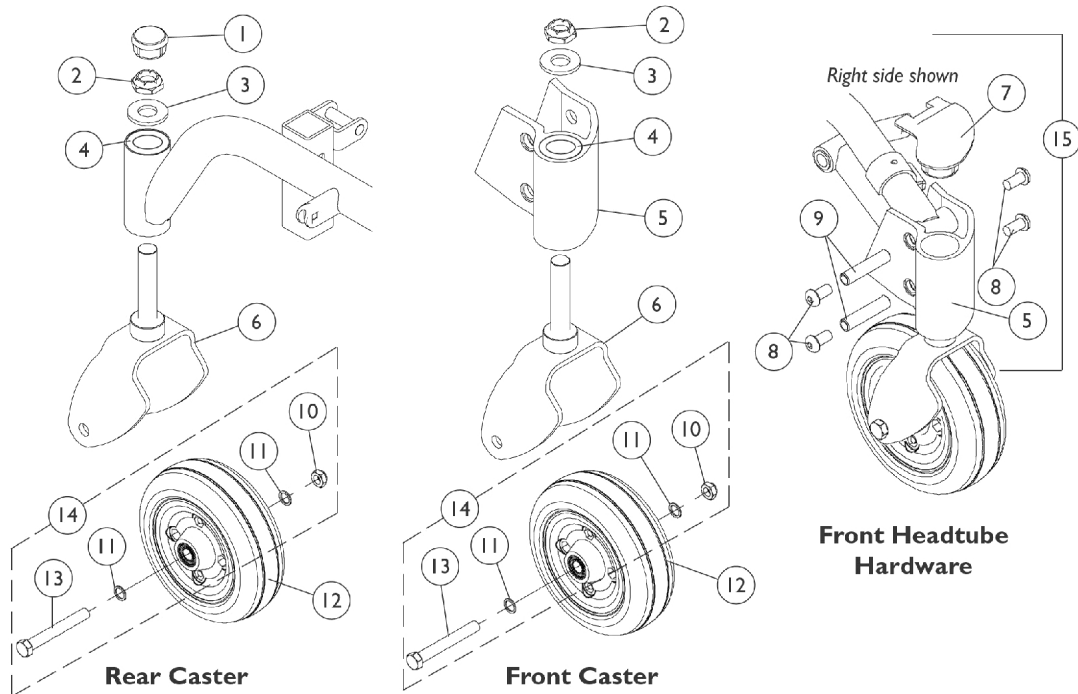

Casters, Forks, and Hardware

Item Number	Note	Part Number	Description	Quantity Per	
				Package	Assembly
1		1105026	Plug Button, Head Tube, Black	1	1
2		1028550	Locknut (5/8-18)	1	1
3		1041444	Washer, Nylon (5/8 x 1-5/16 x 1/8")	1	1
4		40117X006	Bearing (5/8")	1	2
5		1109014-NLA	NLA - Headtube, Caster, Black - Right	1	1
5		1109015-NLA	NLA - Headtube, Caster, Black - Left	1	1
6		1106355	Fork and Stem Assembly	1	1
7		1105024	Cap, Front Head Tube, Black - Right	1	1
7		1105025	Cap, Front Head Tube, Black - Left	1	1
8		1109222	Screw, Socket Button Head Cap (3/8-24 x 3/4")	1	4
9		1106511	Bushing (3/8 x 1/2 x 2-1/8")	1	2
10		1025734	Locknut (7/16-20)	1	1
11		1025724	Washer, Steel (15/32 x 5/8 x 3/64")	1	2
12		1115179	Wheel Assembly, Semi-Pneumatic, Urethane, Deep Profile, Grey Tire/Black Hub (6" x 2")	1	1
12		1122066	Wheel Assembly, Semi-Pneumatic, Urethane, Deep Profile, Grey Tire/Black Hub (6" x 2") (Pair)	2	1
13		1025726	Screw, Hex Head (7/16-20 x 3-1/4")	1	1
14	B	1042489	Hardware, Caster Axle	1	2
15	A	1109016-NLA	NLA - Head Tube, Caster with Hardware - Right	1	1
15	A	1109017	Head Tube, Caster with Hardware - Left	1	1

NOTE: A - Includes items 5, 7-9
 B - Includes items 10, 11, and 13 to accommodate 1 side only.