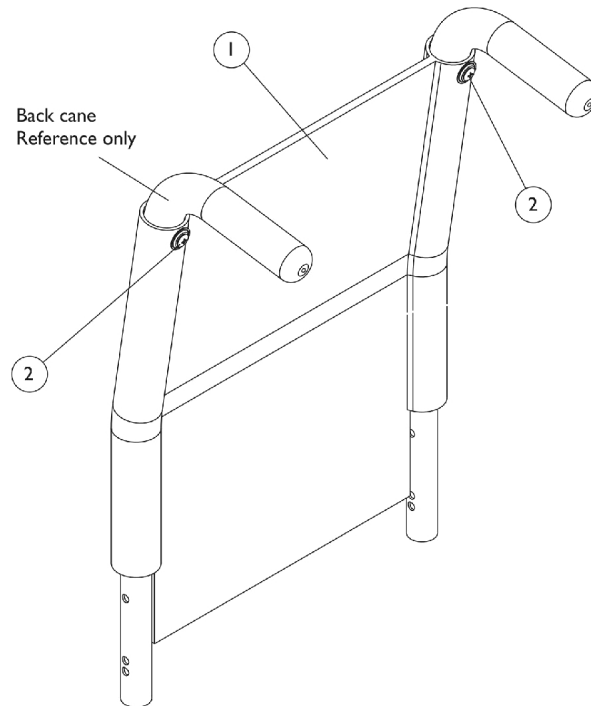

Back Upholstery - Black Nylon

#1 Back Upholstery - Black Nylon

Back Height	12" Wide	13" Wide	14" Wide	15" Wide	16" Wide
12"-13" High	1045221-NLA	1045223-NLA	1049939-NLA	1049940-NLA	1049941-NLA
14"-15" High	1045222-NLA	1045224-NLA	1049942	1049943-NLA	1049944
16"-17" High	1045257-NLA	1045259-NLA	1045173	1045174	1045175
18"-19" High	1045258-NLA	1045260-NLA	1045205	1045206	1045207
20" High	N/A	N/A	1068945	1068946	1068947
21"-22" High	N/A	N/A	1045157	1045158	1045159

Back Upholstery - Black Nylon

Back Upholstery Attaching Hardware

Item Number	Note	Part Number	Description	Quantity Per	
				Package	Assembly
1		See Chart	#1 Back Upholstery - Black Nylon	1	1
2	A	1029850	Hardware, Back Upholstery	2	1

NOTE: A - Includes - Screws with Washers (#10 x 7/8") (2 ea.) and Cable Ties (2 ea.)