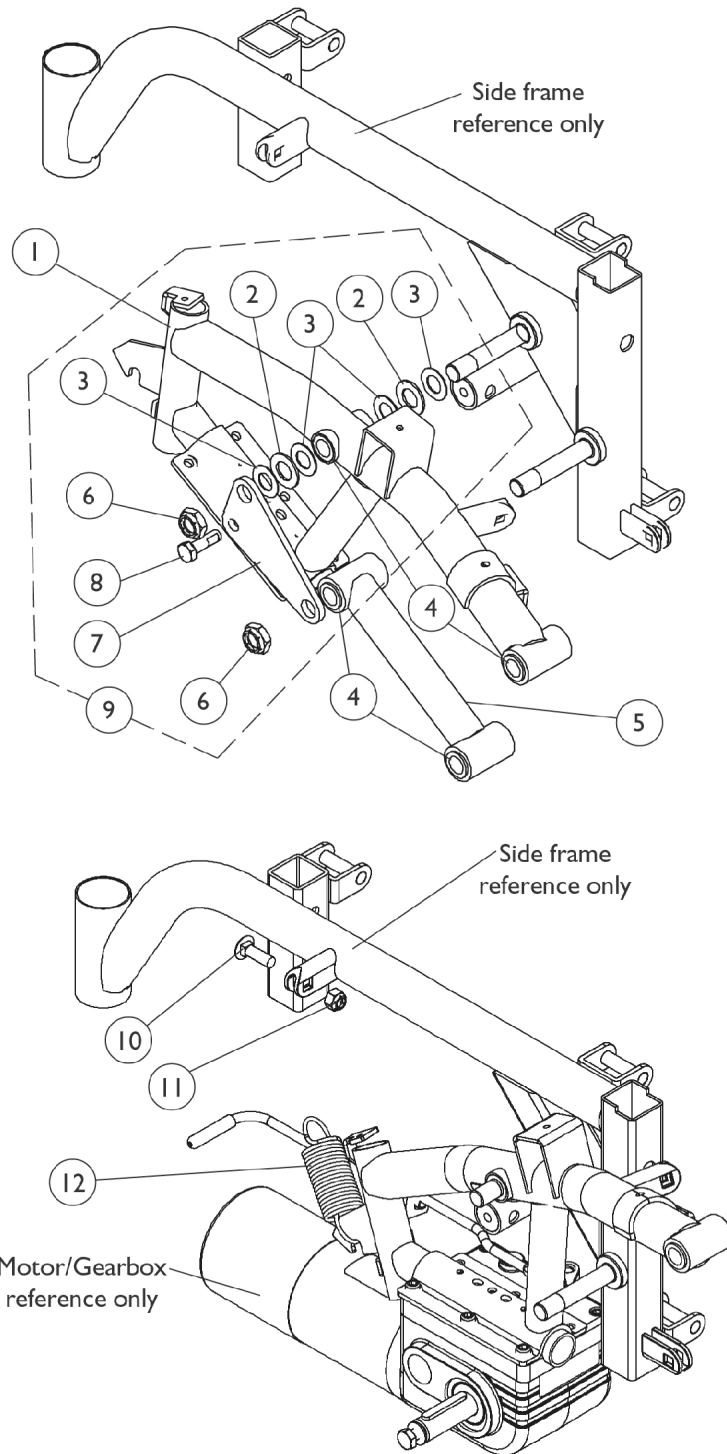

SureStep Walking Beams and Hardware

SureStep Walking Beams and Hardware

Item Number	Note	Part Number	Description	Quantity Per	
				Package	Assembly
1	A	1109025-NLA	NLA - Walking Beam, SureStep - Right	1	1
1	A	1109026-NLA	NLA - Walking Beam, SureStep - Left	1	1
2		40157X015-NLA	NLA - Washer, Nylon (9/16 x 1 x 5/8")	1	2
3		1106492-NLA	NLA - Washer (1/2 x 29/32 x 1/32")	1	4
4		1106485	Bushing (1/2 x 5/8")	1	8
5	A	1109018	Tube, Pivot, Black	1	1
6		1025737	Locknut (1/2-20)	1	2
7		1106078-NLA	NLA - Plate Reinforcement	1	1
8		1050161-NLA	NLA - Screw, Hex Head w/ Patch (5/16-18 x 1")	1	1
9	B	1108066-NLA	NLA - Kit, SureStep Walking Beam Hardware	1	1
10		1105030	Bolt, Round Head Square Neck (5/16-18 x 1")	1	1
11		1026158	Locknut (5/16-18)	1	1
12		1129464-NLA	NLA - Spring, Extension (1-1/8 x 3-1/2" L)	1	1
NOTE: A - Includes 4 each Bushings, item 4					
B - Includes items 2, 3, 6-8					