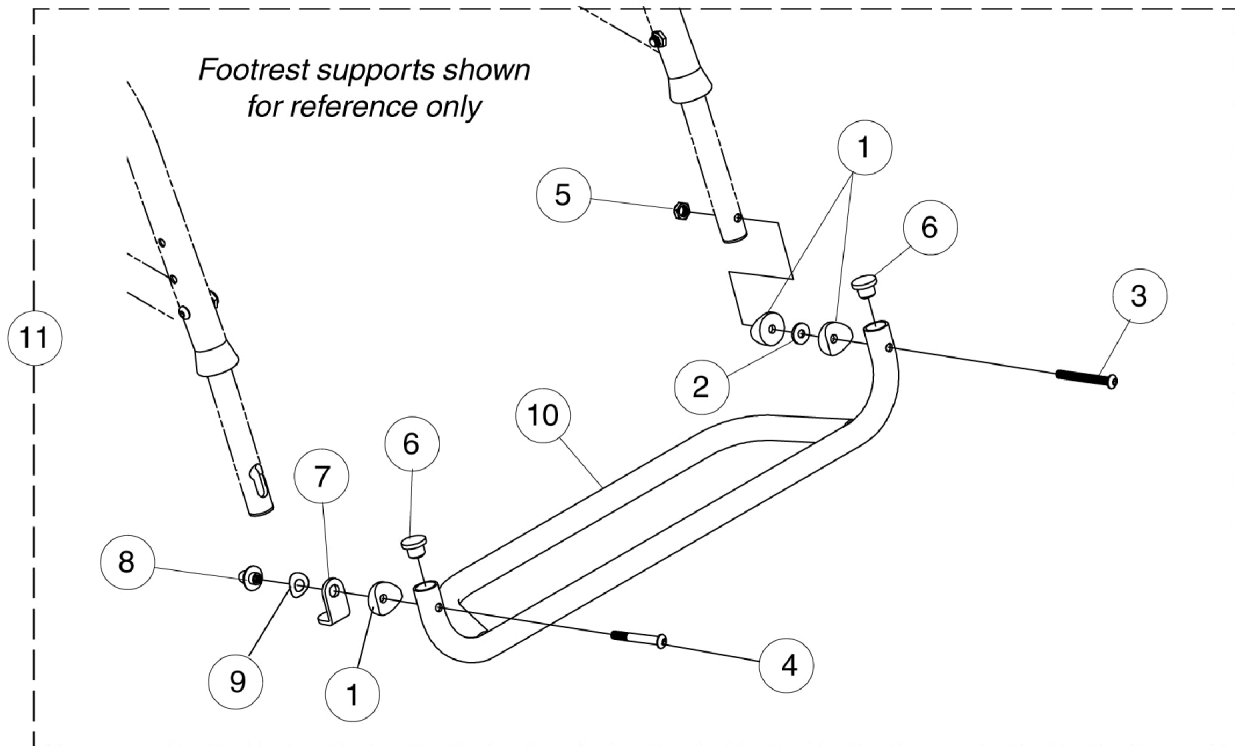

# One Piece Tubular Footrest

## One Piece Tubular Footrest

Item Number	Note	Part Number	Description	Quantity Per	
				Package	Assembly
1		1069059	Spacer, Coved (1/4 x 1/2 x 9/16")	1	3
2		1025456	Washer, Nylon (3/4 x 1/4 x 1/32")	1	1
3		1068505-NLA	NLA - Screw, Socket Button Head (1/4-28 x 2")	1	1
4		1059284-NLA	NLA - Screw, Socket Button Head (1/4-28 x 1-1/4")	1	1
5		1025735	Locknut (#10-32)	1	1
6		1027097	Plug Button, Black (3/4")	1	2
7		1069041	Latch, Black	1	1
8		1068503	Knob	1	1
9		1068506	Washer, Wave (3/8 x 3/4 x 1/8")	1	1
10		See Chart	#10 Footrest Tube	1	1
11		See Chart	#11 Tubular Footrest Assembly	1	1

### #10 Footrest Tube

Footrest Finish	14" Wide	15" Wide	16" Wide	17" Wide	18" Wide	19" Wide	20" Wide
Black Anodized	1068881-NLA	1068882-NLA	1068883-NLA	1068884-NLA	1068885-NLA	1068886-NLA	1068887-NLA
Black Powder Coat	1068888-NLA	1068889-NLA	1068890-NLA	1068891-NLA	1068892-NLA	1068893-NLA	1068894-NLA

### #11 Tubular Footrest Assembly

Footrest Finish	14" Wide	15" Wide	16" Wide	17" Wide	18" Wide	19" Wide	20" Wide
Black Anodized	1068895-NLA	1068896-NLA	1068897-NLA	1068898-NLA	1068899-NLA	1068900-NLA	1068901-NLA
Black Powder Coat	1068922-NLA	1068923-NLA	1068924-NLA	1068925-NLA	1068926-NLA	1068927-NLA	1068928-NLA