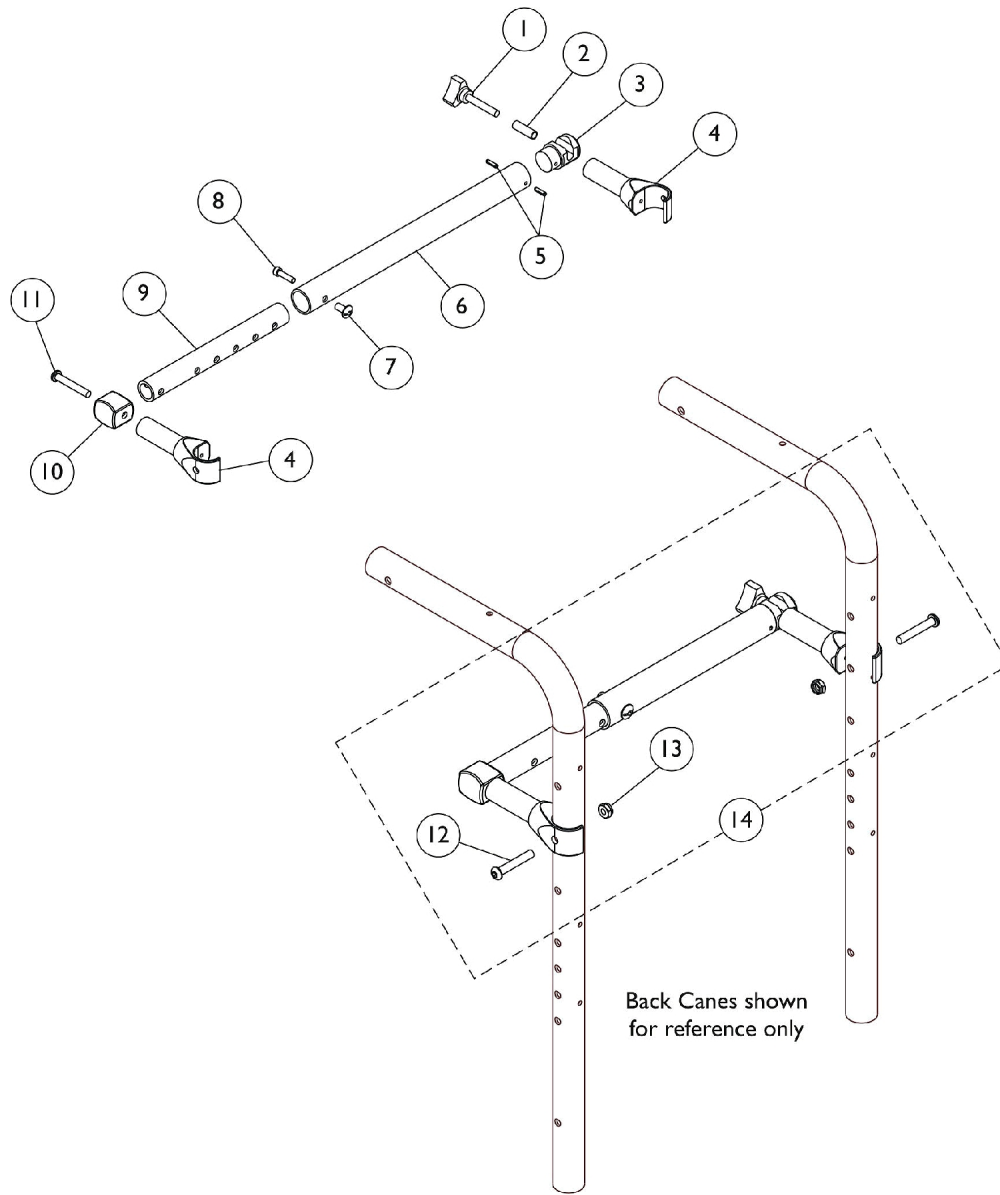

# Fold Down Rigidizer Bar

## Fold Down Rigidizer Bar

Item Number	Note	Part Number	Description	Quantity Per	
				Package	Assembly
1		1027684	Knob, Clamping, Black	1	1
2		1118534	Bushing, Steel (5/16 x 1/4 x 1")	1	1
3		1118603-NLA	NLA - Plug, Slotted End	1	1
4	E	1118605-NLA	NLA - Clamp, Rigidizer Bar	1	2
5		51000M705	Pin, Roll (1/8 x 1/2")	1	2
6	A	1118600-NLA	NLA - Tube, Outside Rigidizer Bar, Black	1	1
6	B	1118601-NLA	NLA - Tube, Outside Rigidizer Bar, Black	1	1
7		1028846-NLA	NLA - Rivnut (#10-32)	1	1
8		0224600-NLA	NLA - Screw, Socket Head, Cap (#10-32 x 3/4")	1	1
9		1118599-NLA	NLA - Tube, Inside Rigidizer Bar	1	1
10	D	1118502-NLA	NLA - Cap, End, Lower, Black	1	1
11		1019590	Screw, Socket Button Head (1/4-20 x 1-5/8")	1	1
12		1083099	Screw, Socket Button Head (1/4-28 x 1-1/2")	1	2
13		60320X000	Locknut (1/4-28)	1	2
14	A,C	1118608-NLA	NLA - Kit, Spreader Bar with Hardware	1	1
14	B,C	1118609-NLA	NLA - Kit, Spreader Bar with Hardware	1	1

NOTE: A - 10-14" Wide Chairs  
 B - 14-18" Wide Chairs  
 C - Includes Rigidizer Bar (items 1-11) and items 12-13.  
 D - Part #1118502 is no longer available as a service part individually. See item 14 as a replacement.  
 E - Part #1118605 is no longer available as a service part individually. See item 14 as a replacement.