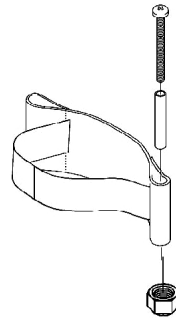

Heel Loops and Heel Loops w/ Ankle Straps

Heel Loop

Heel Loop with Ankle Strap

Composite Footplates - 1651

Footplate Size	Heel Loop Single #	Heel Loop Pair #	Heel Loop w/ Ankle Strap Single # - Right	Heel Loop w/ Ankle Strap Single # - Left	Heel Loop w/ Ankle Strap Pair #	Attaching Hardware Pair #
Small (6" Wide)	1025234-NLA	1035905	1035908-NLA	1035909-NLA	1035906	1035931
Medium (7" Wide)	1017621	1035917-NLA	1053313-NLA	1053314-NLA	1053329	1035931
Large (8" Wide)	1027000	1035929	1035932-NLA	1035933-NLA	1035930	1035931

Aluminum Footplates - A1562

Footplate Size	Heel Loop Single #	Heel Loop Pair #	Heel Loop w/ Ankle Strap Single # - Right	Heel Loop w/ Ankle Strap Single # - Left	Heel Loop w/ Ankle Strap Pair #	Attaching Hardware Pair #
Extra Small (5-3/4" Wide)	1025234-NLA	1035905	1035908-NLA	1035909-NLA	1035906	1035931
Small (6-3/4" Wide)	1017621	1035917-NLA	1035919	1035920	1035918	1035931
Medium (7-3/4" Wide)	1027000	1035929	1035932-NLA	1035933-NLA	1035930	1035931

Heel Loops and Heel Loops w/ Ankle Straps

Adjustable Angle Footplates - AT5543

Footplate Size	Heel Loop Single #	Heel Loop Pair #	Heel Loop w/ Ankle Strap Single # - Right	Heel Loop w/ Ankle Strap Single # - Left	Heel Loop w/ Ankle Strap Pair #	Attaching Hardware Pair #
Extra Small (3-1/4" W)	1018269	1036099-NLA	1036097-NLA	1036097-NLA	1036102	1036096
Small (4-1/4" W)	1025234-NLA	1035905	1035908-NLA	1035909-NLA	1035906	1035931
Medium (5-1/4" W)	1017621	1035917-NLA	1053313-NLA	1053314-NLA	1053329	1035931
Large (6-1/4" W)	1027000	1035929	1035932-NLA	1035933-NLA	1035930	1035931

Heel Loop Attaching Hardware Kits

1035931	1036096
Kit Includes the following	Kit Includes the following
(2) Screw, Phillips Pan Head (1/4-20 x 2-1/4") (2) Spacer (1/4 x 11/32 x 1-3/4") (2) Hex Nut w/ Nylon Cap (1/4-20) (2) Flat Washer (1/4 x 5/8 x 1/16")	(8) Screw, Phillips Pan Head (10-32 x 5/16") (8) Flat Washer