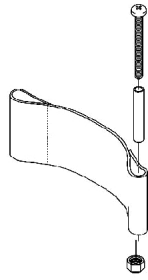

Heel Loops and Heel Loops w/ Ankle Straps

Heel Loop

Heel Loop with Ankle Strap

Composite Footplates - 1651

Footplate Size	Heel Loop Single #	Heel Loop Pair #	Heel Loop w/ Ankle Strap Single # - Right	Heel Loop w/ Ankle Strap Single # - Left	Heel Loop w/ Ankle Strap Pair #	Attaching Hardware Pair #
Small (6" Wide)	1025234-NLA	1035905	1035908-NLA	1035909-NLA	1035906	1035931
Medium (7" Wide)	1017621	1035917-NLA	1053313-NLA	1053314-NLA	1053329	1035931
Large (8" Wide)	1027000	1035929	1035932-NLA	1035933-NLA	1035930	1035931

Aluminum Footplates - A1562

Footplate Size	Heel Loop Single #	Heel Loop Pair #	Heel Loop w/ Ankle Strap Single # - Right	Heel Loop w/ Ankle Strap Single # - Left	Heel Loop w/ Ankle Strap Pair #	Attaching Hardware Pair #
Extra Small (5-3/4" Wide)	1025234-NLA	1035905	1035908-NLA	1035909-NLA	1035906	1035931
Small (6-3/4" Wide)	1017621	1035917-NLA	1035919	1035920	1035918	1035931
Medium (7-3/4" Wide)	1027000	1035929	1035932-NLA	1035933-NLA	1035930	1035931

Heel Loops and Heel Loops w/ Ankle Straps

Adjustable Angle Footplates - AT5543

Footplate Size	Heel Loop Single #	Heel Loop Pair #	Heel Loop w/ Ankle Strap Single # - Right	Heel Loop w/ Ankle Strap Single # - Left	Heel Loop w/ Ankle Strap Pair #	Attaching Hardware Pair #
Extra Small (3-1/4" W)	1018269	1036099-NLA	1036097-NLA	1036097-NLA	1036102	1036096
Small (4-1/4" W)	1025234-NLA	1035905	1035908-NLA	1035909-NLA	1035906	1035931
Medium (5-1/4" W)	1017621	1035917-NLA	1053313-NLA	1053314-NLA	1053329	1035931
Large (6-1/4" W)	1027000	1035929	1035932-NLA	1035933-NLA	1035930	1035931

Heel Loop Attaching Hardware Kits

1035931	1036096
Kit Includes the following	Kit Includes the following
(2) Screw, Phillips Pan Head (1/4-20 x 2-1/4") (2) Spacer (1/4 x 11/32 x 1-3/4") (2) Hex Nut w/ Nylon Cap (1/4-20) (2) Flat Washer (1/4 x 5/8 x 1/16")	(8) Screw, Phillips Pan Head (10-32 x 5/16") (8) Flat Washer