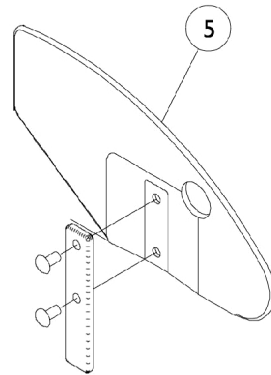

# Rigid Side Guards

*Small Rigid Guard  
Shown with Quad Hole*

## Rigid Side Guards

Item Number	Note	Part Number	Description	Quantity Per	
				Package	Assembly
1		1032249	Clamp, Half, Threaded	1	1
2		1018692-NLA	NLA - Clamp, Half, Non-Threaded	1	1
3		1013971	Washer, Nylon (1/4 x 7/16 x 5/64")	1	1
4		1003545	Screw, Socket Head (1/4-20 x 1-1/4")	1	1
5		1036346	Guard, Side, Small w/o Quad Hole - Right (6-1/4" H x 11-1/4" D)	1	1
5		1036347	Guard, Side, Small w/o Quad Hole - Left (6-1/4" H x 11-1/4" D)	1	1
5		1036407	Guard, Side, Small w/ Quad Hole - Right (6-1/4" H x 11-1/4" D)	1	1
5		1036408	Guard, Side, Small w/ Quad Hole - Left (6-1/4" H x 11-1/4" D)	1	1
5		1036344	Guard, Side, Large w/o Quad Hole - Right (7-3/4" H x 12-3/8" D)	1	1
5		1036345	Guard, Side, Large w/o Quad Hole - Left (7-3/4" H x 12-3/8" D)	1	1
5		1036405	Guard, Side, Large w/ Quad Hole - Right (7-3/4" H x 12-3/8" D)	1	1
5		1036406	Guard, Side, Large w/ Quad Hole - Left (7-3/4" H x 12-3/8" D)	1	1
	A	1036342	Kit, Side Guard Hardware (Pair)	2	1